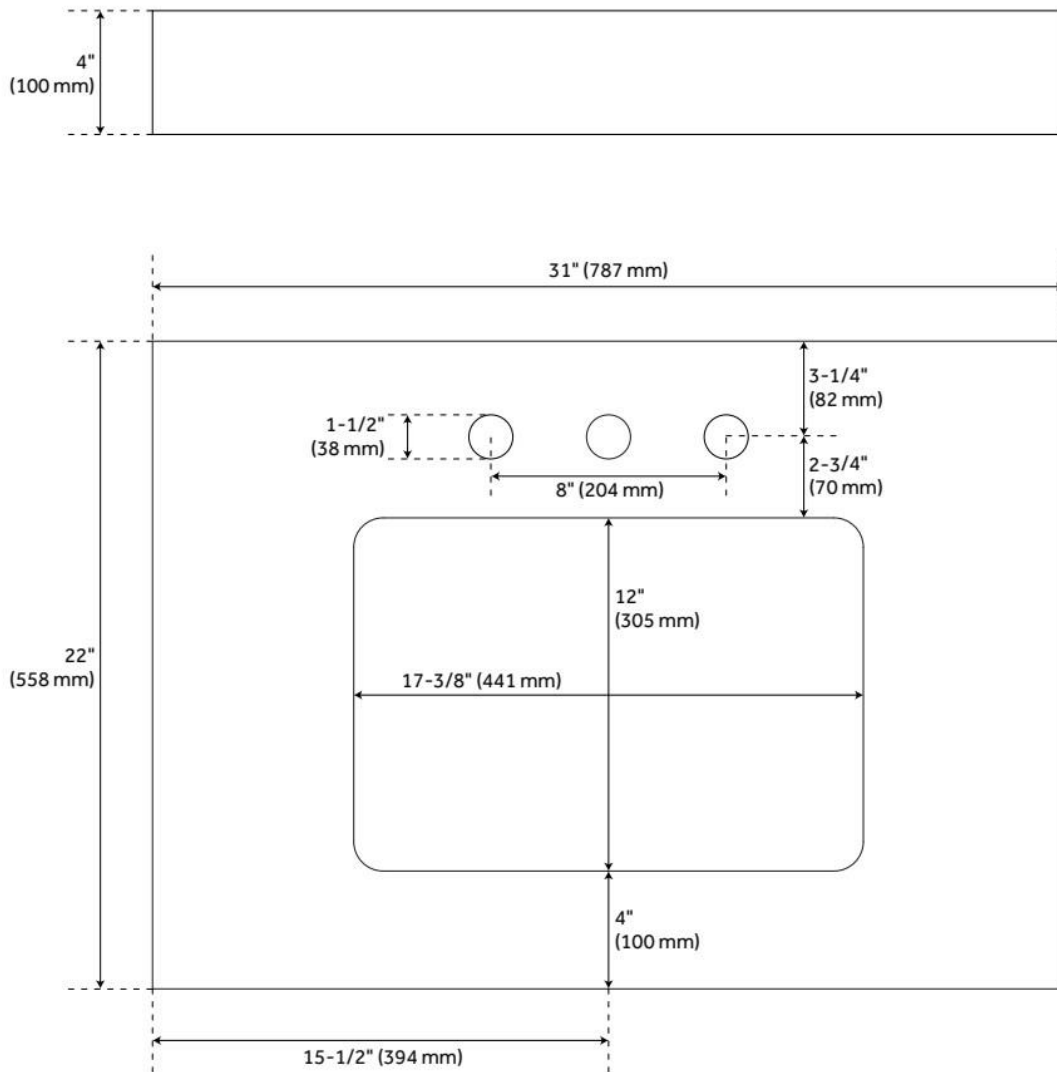

31" X 22" 3CM QUARTZ VANITY TOP WITH RECTANGULAR UNDERMOUNT SINK - CARBON BLACK

SKU: 559047
Code: SH559047

FEATURES

Vanity Top Options: Carbon Black Quartz
Sink Material: Porcelain
Vanity Top Material: Quartz
Sink Installation: Undermount - Oval
Sink Included: Yes
Basin Overflow Yes
Sink Color: White
Backsplash: Yes
Sidesplash Included: No

ASME A112.19.2/CSA B45.1, Massachusetts Accepted, LISTED ID: 506897

ADDITIONAL FEATURES

- Includes quartz counter top, backsplash, and white porcelain sink.
- Matching right or left sidesplash sold separately.
- To clean, add a few drops of mild cleanser, rinse with water and wipe dry.
- See Installation Instructions for directions to attach the vanity top and sink.

REVISED 1/8/2025

31" X 22" 3CM QUARTZ VANITY TOP WITH RECTANGULAR UNDERMOUNT SINK - CARBON BLACK

SKU: 559047
Code: SH559047

REVISED 1/8/2025