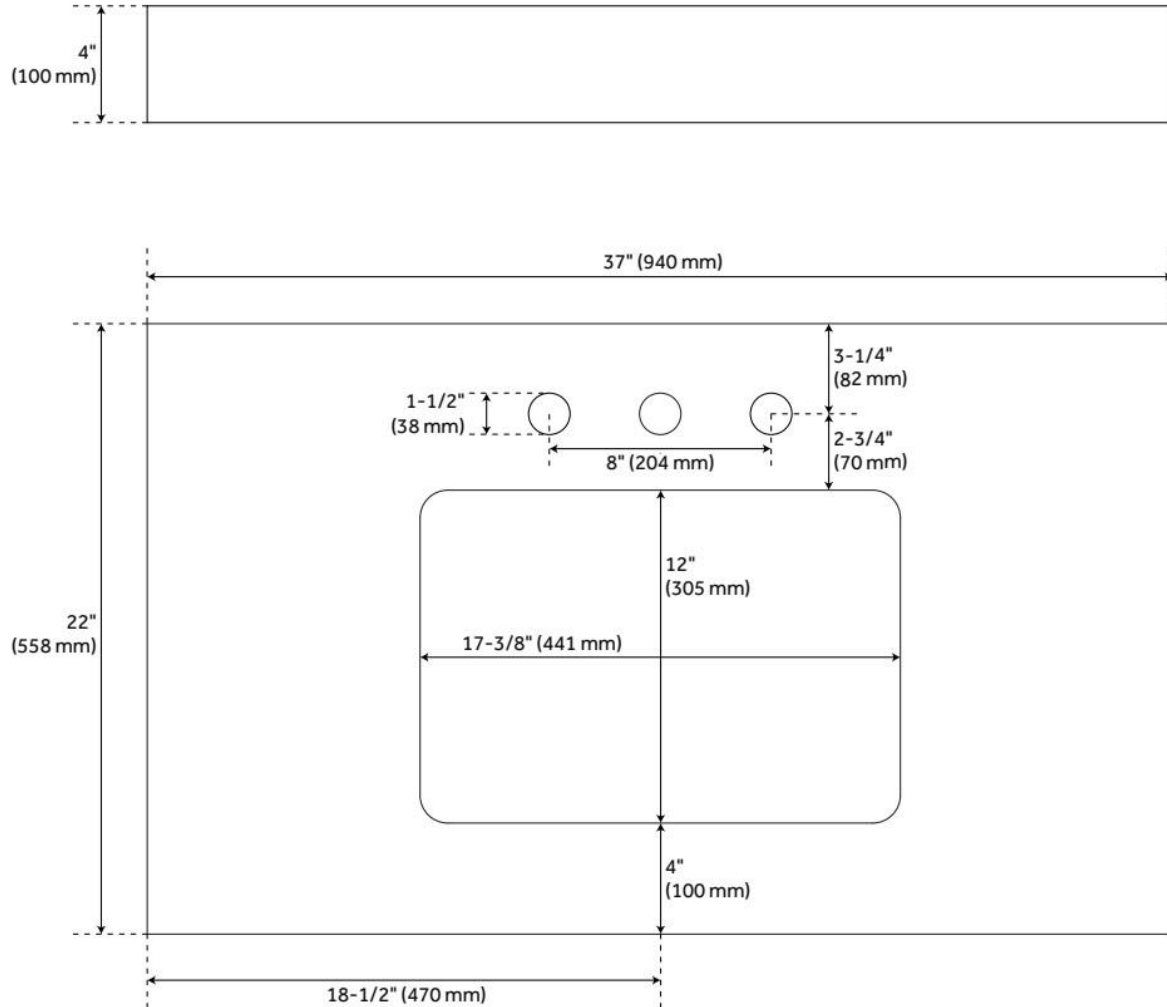

# 37" X 22" 3CM QUARTZ VANITY TOP WITH RECTANGULAR UNDERMOUNT SINK - CARBON BLACK

SKU: 559048  
Code: SH559048

## ADDITIONAL FEATURES

- Includes quartz counter top, backsplash, and white porcelain sink.
- Matching right or left sidesplash sold separately.
- To clean, add a few drops of mild cleanser, rinse with water and wipe dry.
- See Installation Instructions for directions to attach the vanity top and sink.

# 37" X 22" 3CM QUARTZ VANITY TOP WITH RECTANGULAR UNDERMOUNT SINK - CARBON BLACK

SKU: 559048  
Code: SH559048

REVISED 1/8/2025