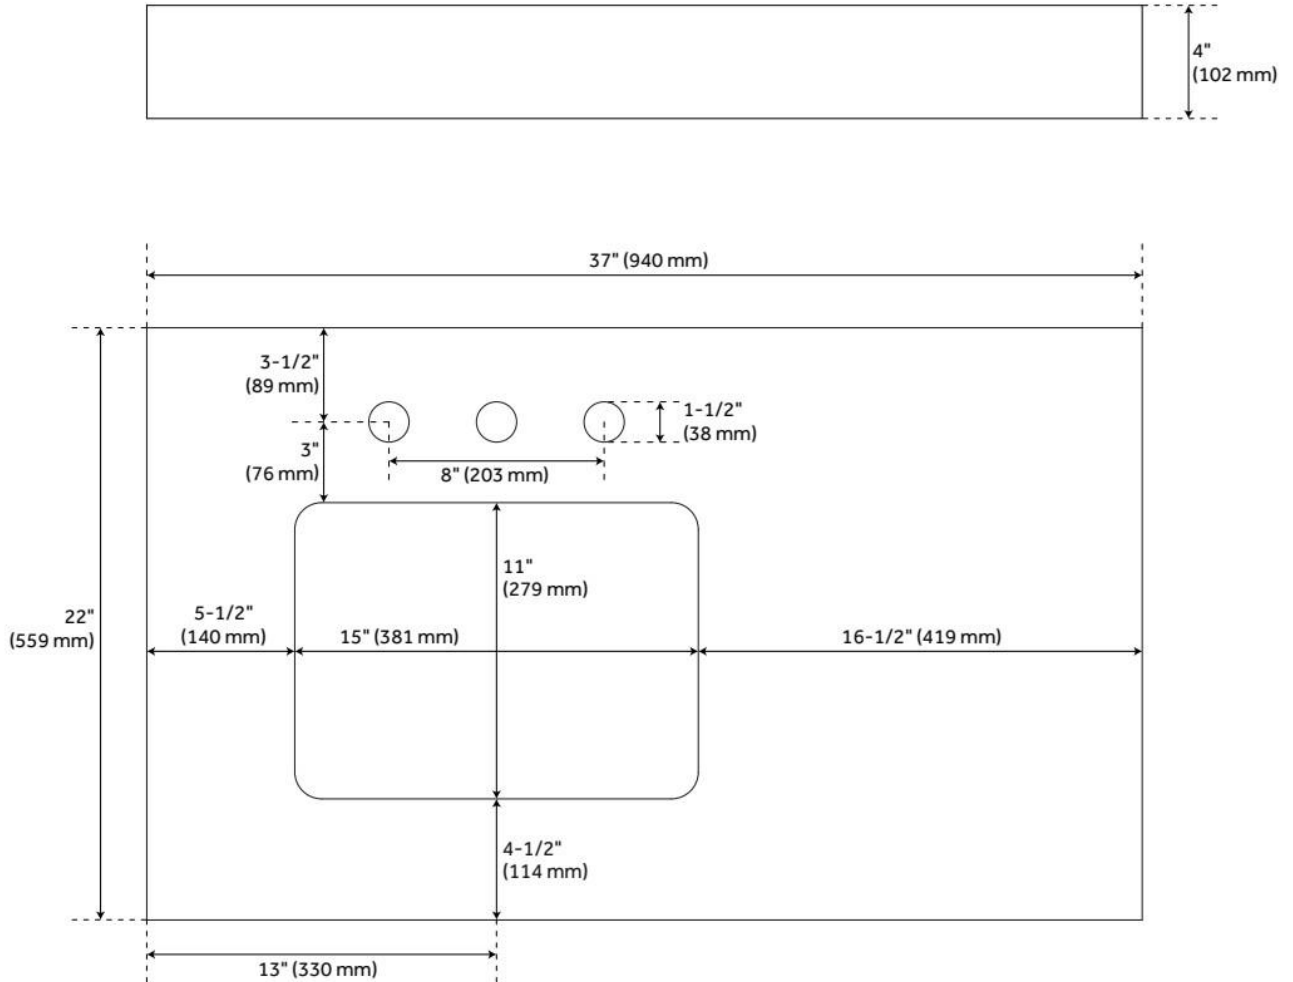

37" X 22" 3CM QUARTZ VANITY TOP WITH LEFT OFFSET RECT UNDERMOUNT SINK - CARBON BLACK -

SKU: 559049
Code: SH559049

FEATURES

Vanity Top Options: Carbon Black Quartz
Sink Material: Porcelain
Vanity Top Material: Quartz
Sink Installation: Undermount - Oval
Sink Included: Yes
Basin Overflow Yes
Sink Color: White
Backsplash: Yes
Sidesplash Included: No

ASME A112.19.2/CSA B45.1, Massachusetts Accepted, LISTED ID: 506894

ADDITIONAL FEATURES

- Includes quartz counter top, backsplash, and white porcelain sink.
- Matching right or left sidesplash sold separately.
- To clean, add a few drops of mild cleanser, rinse with water and wipe dry.
- See Installation Instructions for directions to attach the vanity top and sink.

REVISED 1/8/2025

37" X 22" 3CM QUARTZ VANITY TOP WITH LEFT OFFSET RECT UNDERMOUNT SINK - CARBON BLACK -

SKU: 559049
Code: SH559049

REVISED 1/8/2025