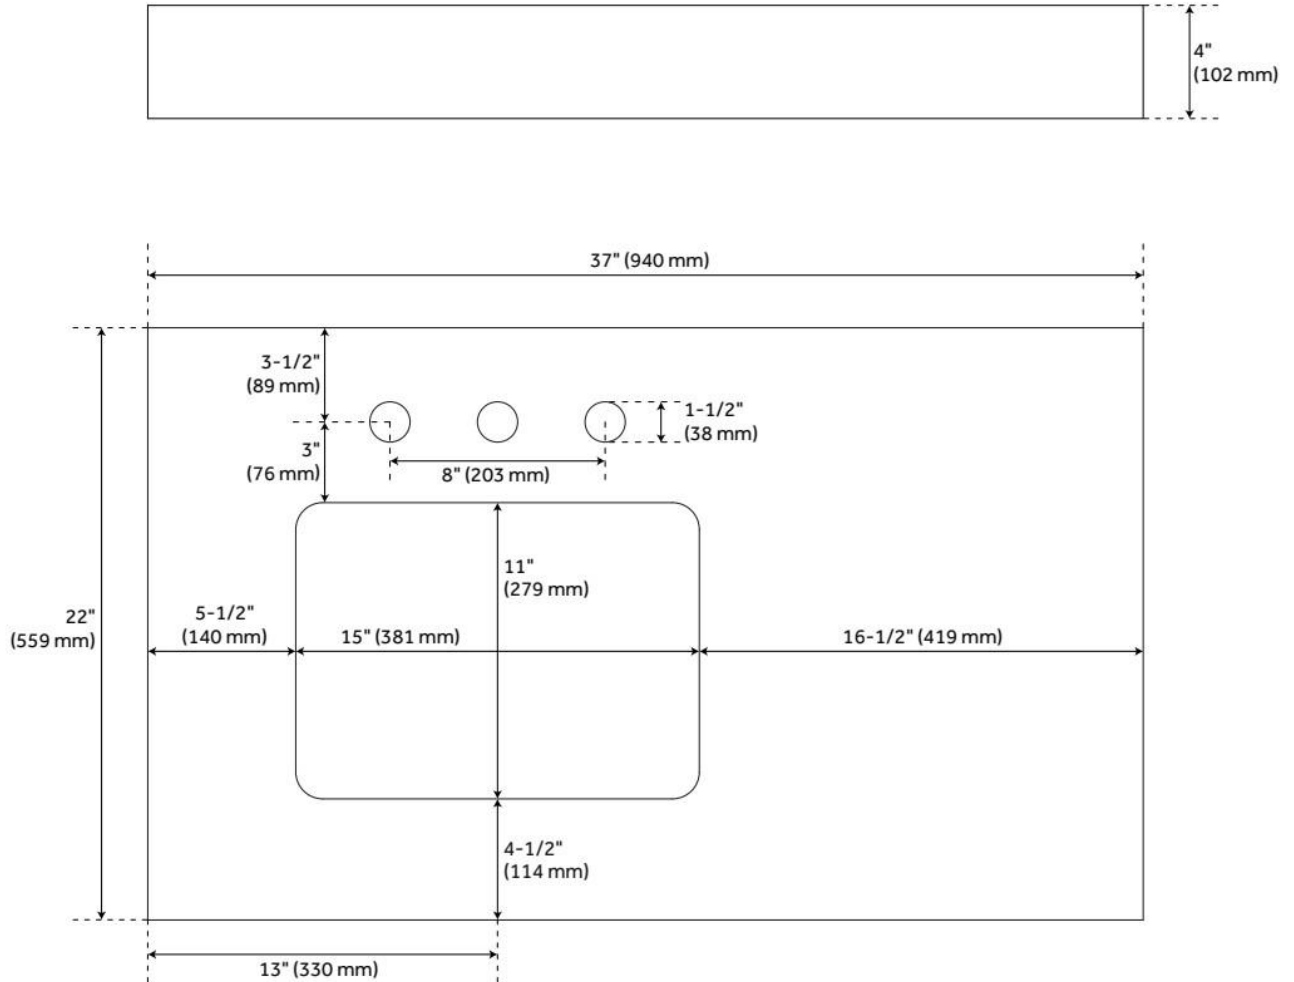

37" X 22" 3CM QUARTZ VANITY TOP WITH LEFT OFFSET RECT UNDERMOUNT SINK - CARBON BLACK -

SKU: 559049
Code: SH559049

REVISED 6/30/2025