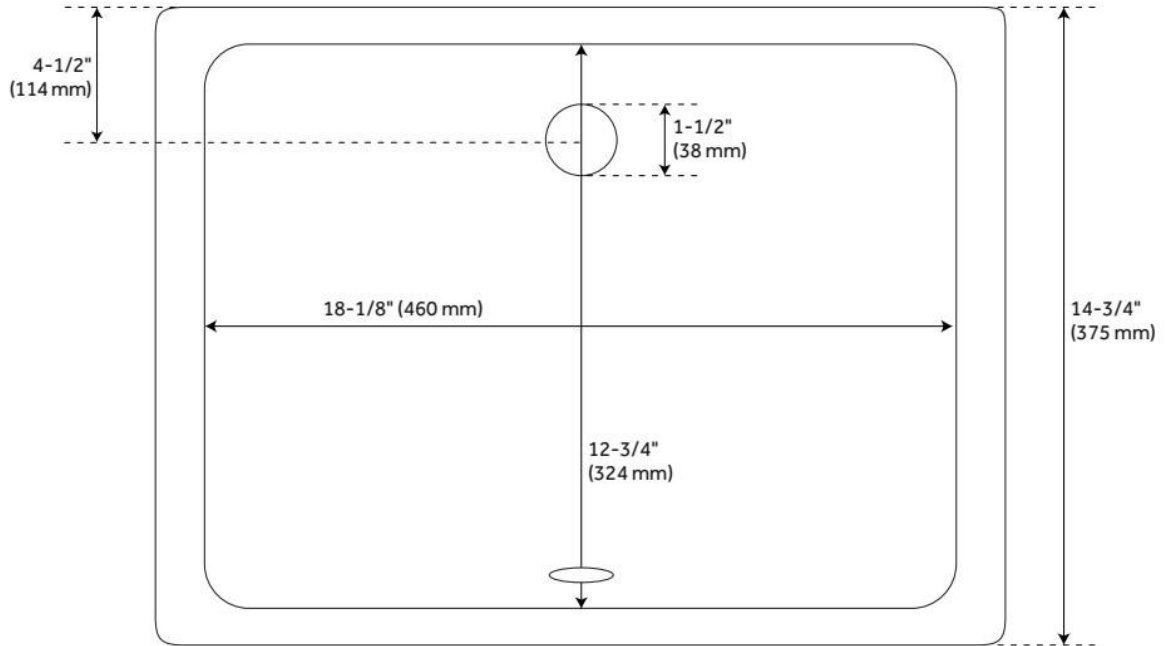

AVALON RECTANGULAR PORCELAIN UNDERMOUNT BATHROOM SINK - WHITE

SKU: 416462
Code: SH129027

REVISED 6/27/2025