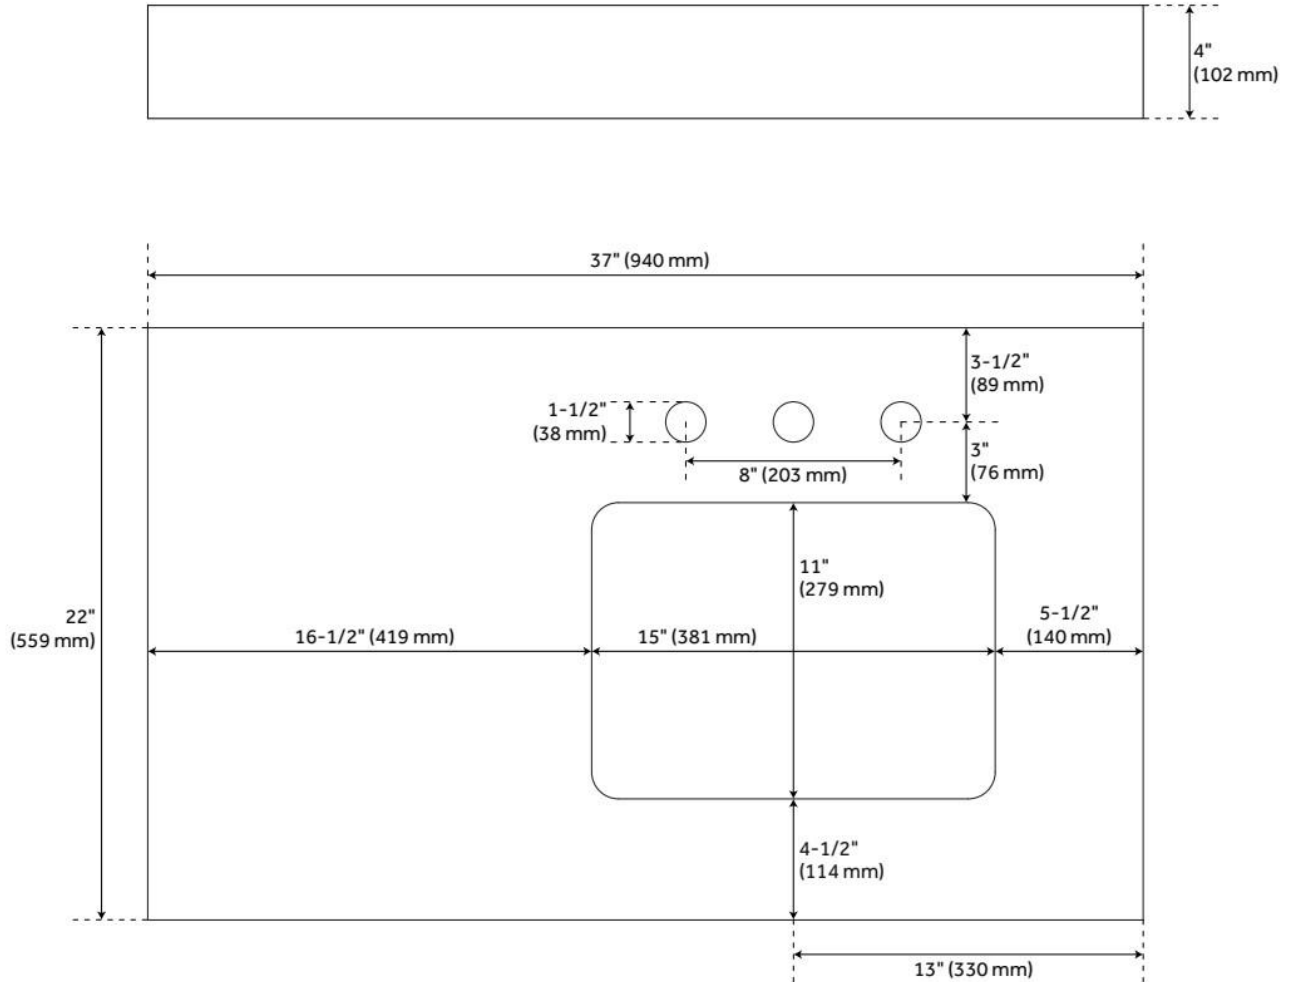

37" X 22" 3CM QUARTZ VANITY TOP WITH RIGHT OFFSET RECT UNDERMOUNT SINK - CARBON BLACK -

SKU: 559050
Code: SH559050

FEATURES

Vanity Top Options: Carbon Black Quartz
Sink Material: Porcelain
Vanity Top Material: Quartz
Sink Installation: Undermount - Oval
Sink Included: Yes
Basin Overflow Yes
Sink Color: White
Backsplash: Yes
Sidesplash Included: No

ASME A112.19.2/CSA B45.1, Massachusetts Accepted, LISTED ID: 506894

ADDITIONAL FEATURES

- Includes quartz counter top, backsplash, and white porcelain sink.
- Matching right or left sidesplash sold separately.
- To clean, add a few drops of mild cleanser, rinse with water and wipe dry.
- See Installation Instructions for directions to attach the vanity top and sink.

REVISED 1/8/2025

37" X 22" 3CM QUARTZ VANITY TOP WITH RIGHT OFFSET RECT UNDERMOUNT SINK - CARBON BLACK -

SKU: 559050
Code: SH559050

REVISED 1/8/2025