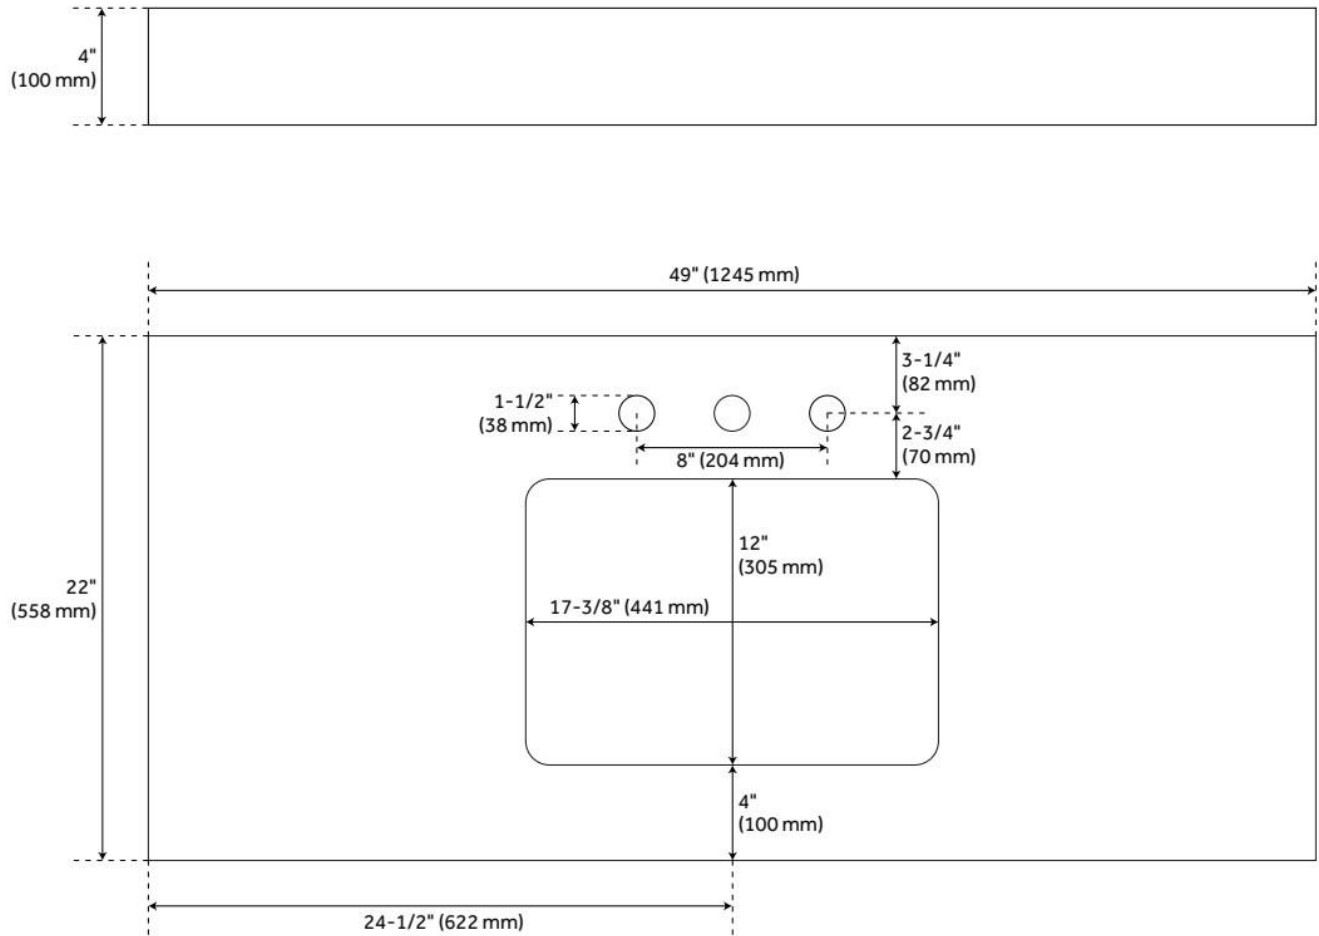

ASME A112.19.2/CSA B45.1, Massachusetts Accepted, LISTED ID: 506897

ADDITIONAL FEATURES

- Includes quartz counter top, backsplash, and white porcelain sink.
- Matching right or left sidesplash sold separately.
- To clean, add a few drops of mild cleanser, rinse with water and wipe dry.
- See Installation Instructions for directions to attach the vanity top and sink.

REVISED 1/8/2025

49" X 22" 3CM QUARTZ VANITY TOP WITH RECTANGULAR UNDERMOUNT SINK - CARBON BLACK

SKU: 559051
Code: SH559051

REVISED 1/8/2025