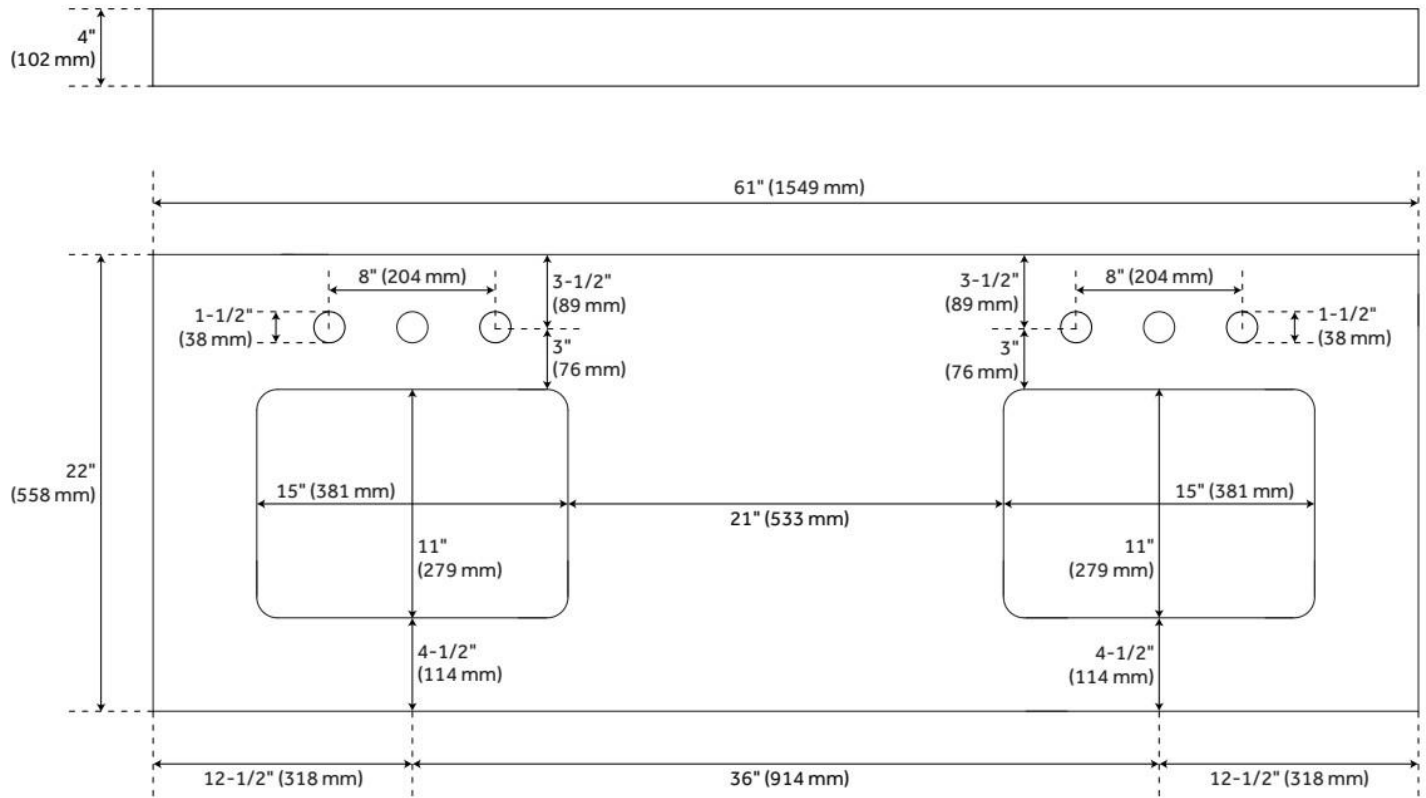

ASME A112.19.2/CSA B45.1, Massachusetts Accepted, LISTED ID: 506894

ADDITIONAL FEATURES

- Includes quartz counter top, backsplash, and white porcelain sinks.
- Matching right or left sidesplash sold separately.
- To clean, add a few drops of mild cleanser, rinse with water and wipe dry.
- See Installation Instructions for directions to attach the vanity top and sink.

REVISED 1/8/2025

61" X 22" VANITY TOP WITH RECT. UNDERMOUNT SINKS- CARBON BLACK QUARTZ- WIDESPREAD- 36"

SKU: 559055
Code: SH559055

REVISED 1/8/2025