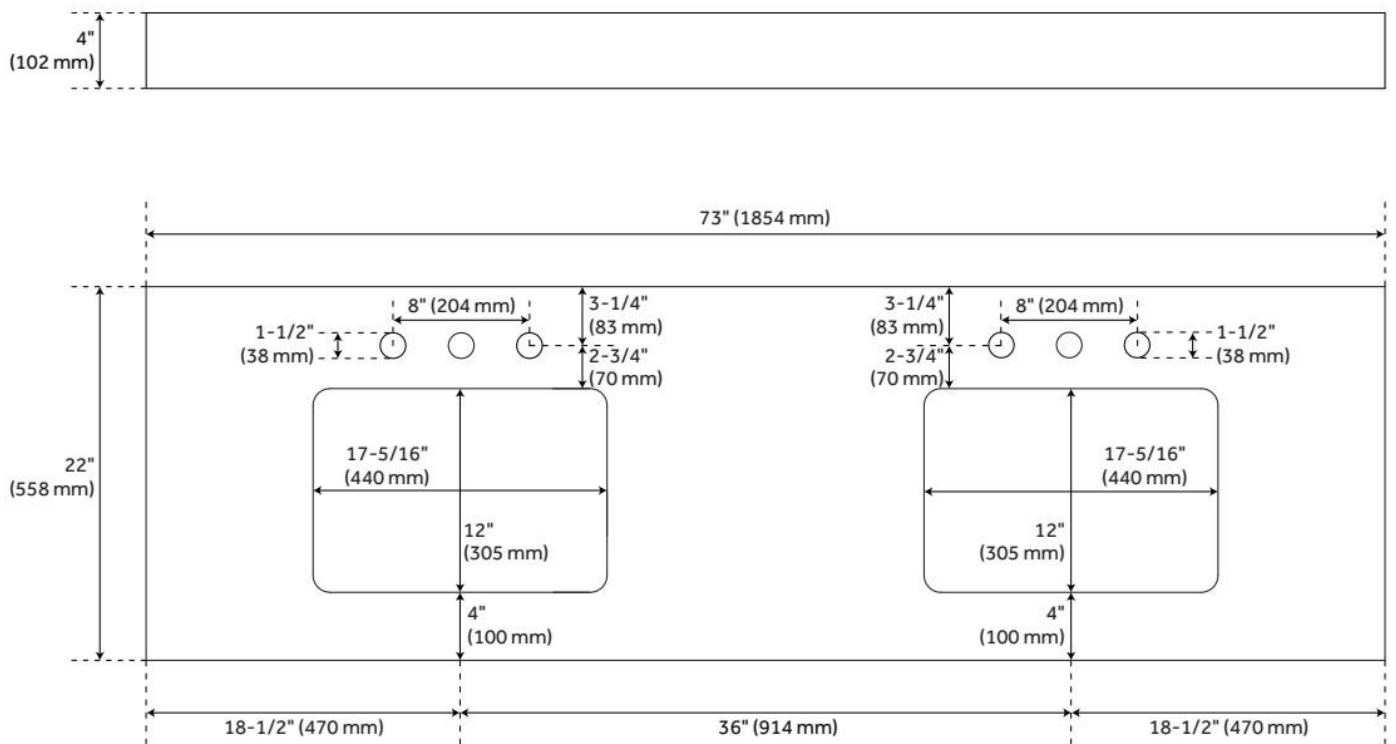

## ADDITIONAL FEATURES

- Includes quartz counter top, backsplash, and white porcelain sinks.
- Matching right or left sidesplash sold separately.
- To clean, add a few drops of mild cleanser, rinse with water and wipe dry.
- See Installation Instructions for directions to attach the vanity top and sink.

# 73" X 22" VANITY TOP WITH RECT. UNDERMOUNT SINKS- CARBON BLACK QUARTZ- WIDESPREAD- 36"

SKU: 559056  
Code: SH559056

REVISED 1/8/2025