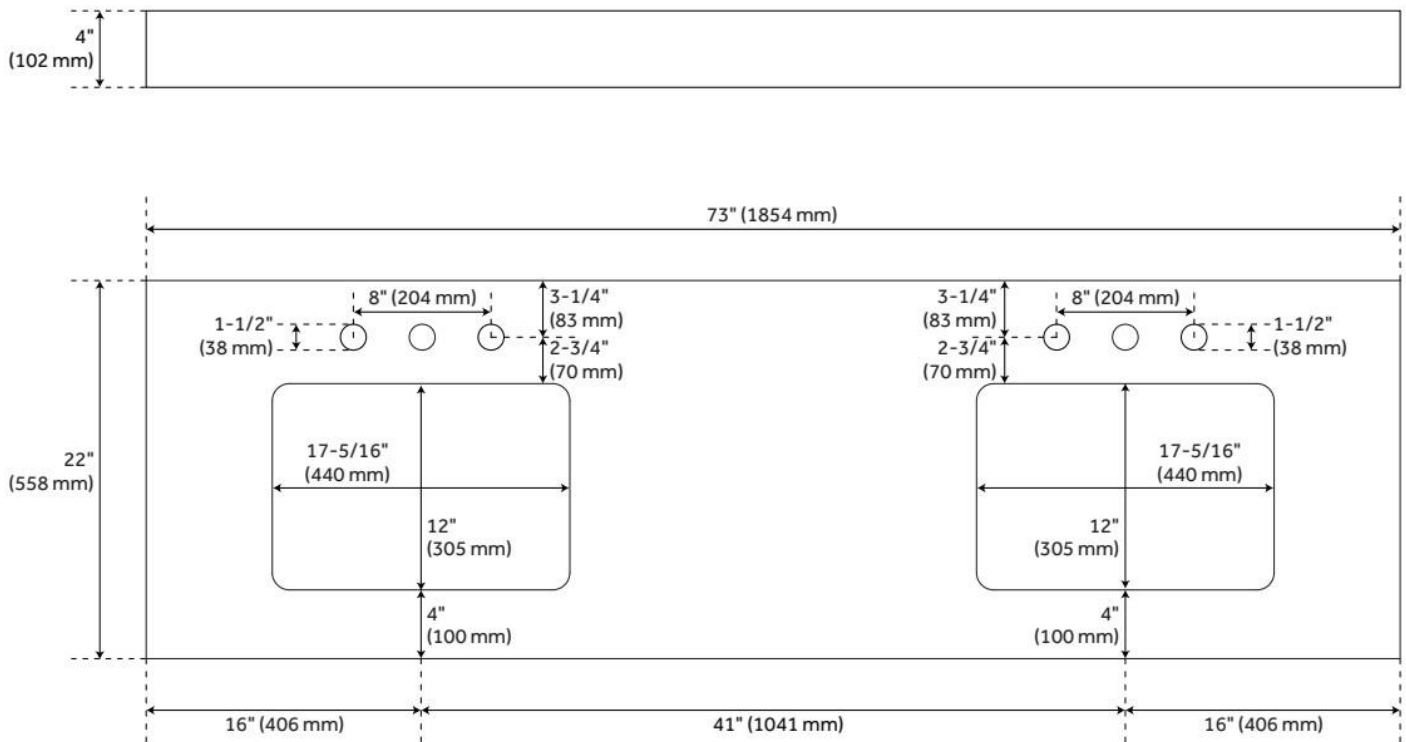

ASME A112.19.2/CSA B45.1, Massachusetts Accepted, LISTED ID: 506897

ADDITIONAL FEATURES

- Includes quartz counter top, backsplash, and white porcelain sinks.
- Matching right or left sidesplash sold separately.
- To clean, add a few drops of mild cleanser, rinse with water and wipe dry.
- See Installation Instructions for directions to attach the vanity top and sink.

REVISED 1/8/2025

73" X 22" VANITY TOP WITH RECT. UNDERMOUNT SINKS- CARBON BLACK QUARTZ- WIDESPREAD- 42"

SKU: 559057
Code: SH559057

REVISED 1/8/2025