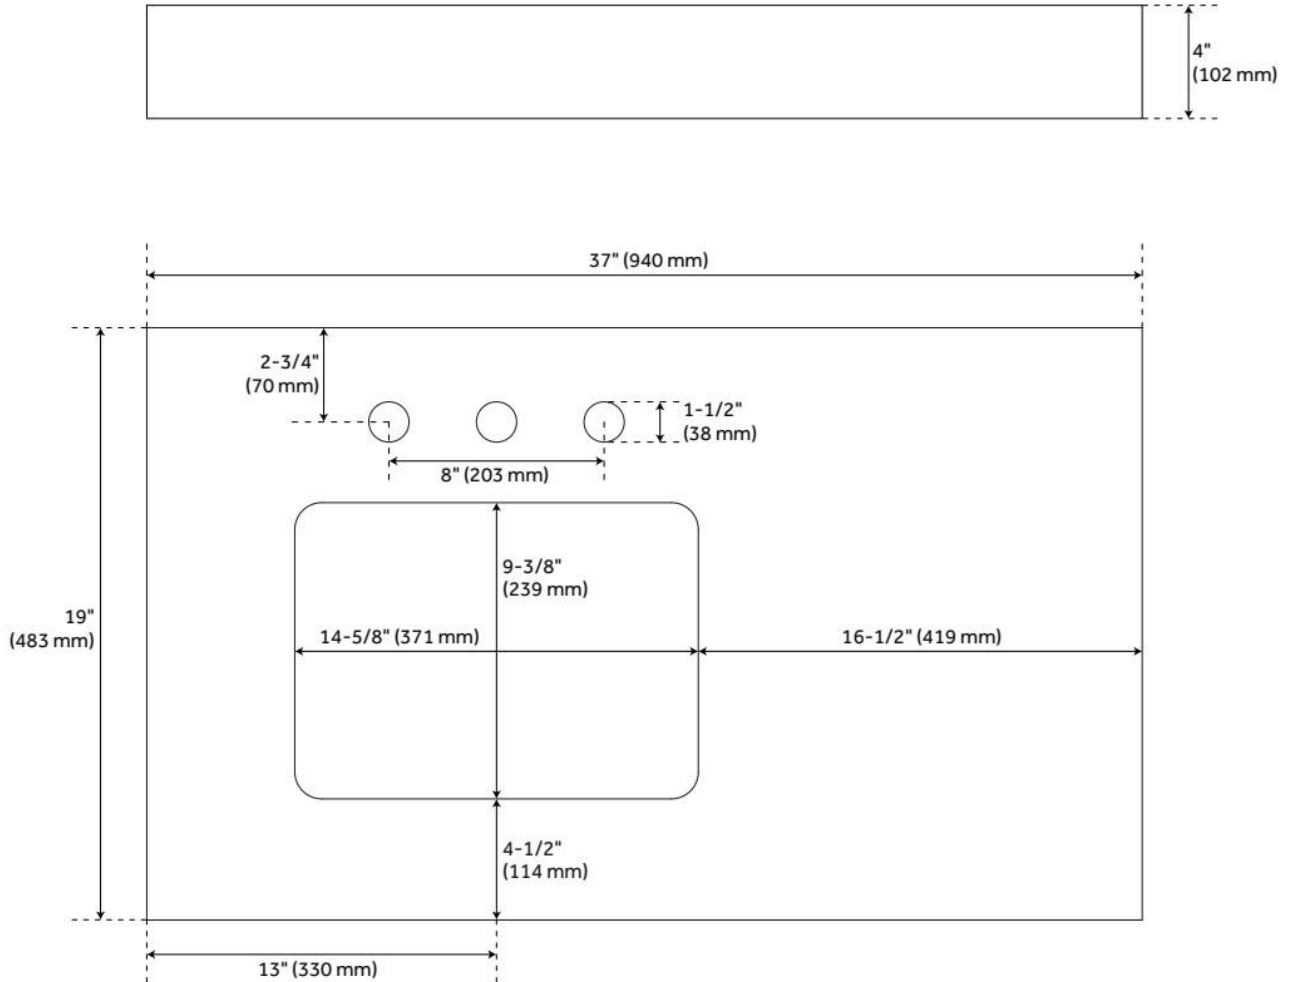

37" X 19" 3CM QUARTZ NARROW VANITY TOP WITH LEFT OFFSET RECT UNDERMOUNT SINK - ARCTIC

SKU: 559246
Code: SH559246

FEATURES

Vanity Top Options: Arctic White Quartz
Sink Material: Porcelain
Vanity Top Material: Quartz
Sink Installation: Undermount - Rectangle
Sink Included: Yes
Basin Overflow Yes
Sink Color: White
Backsplash: Yes
Sidesplash Included: No

ASME A112.19.2/CSA B45.1, Massachusetts Accepted, LISTED ID: SH129906WH

ADDITIONAL FEATURES

- Includes vanity top, backsplash, and white porcelain sink.
- Each stone top is carved from a single piece of stone and will feature natural variations.
- See Installation Instructions for directions to attach the vanity top and sink.
- Backsplash is 4".

REVISED 12/18/2024

37" X 19" 3CM QUARTZ NARROW VANITY TOP WITH LEFT OFFSET RECT UNDERMOUNT SINK - ARCTIC

SKU: 559246
Code: SH559246

REVISED 12/18/2024