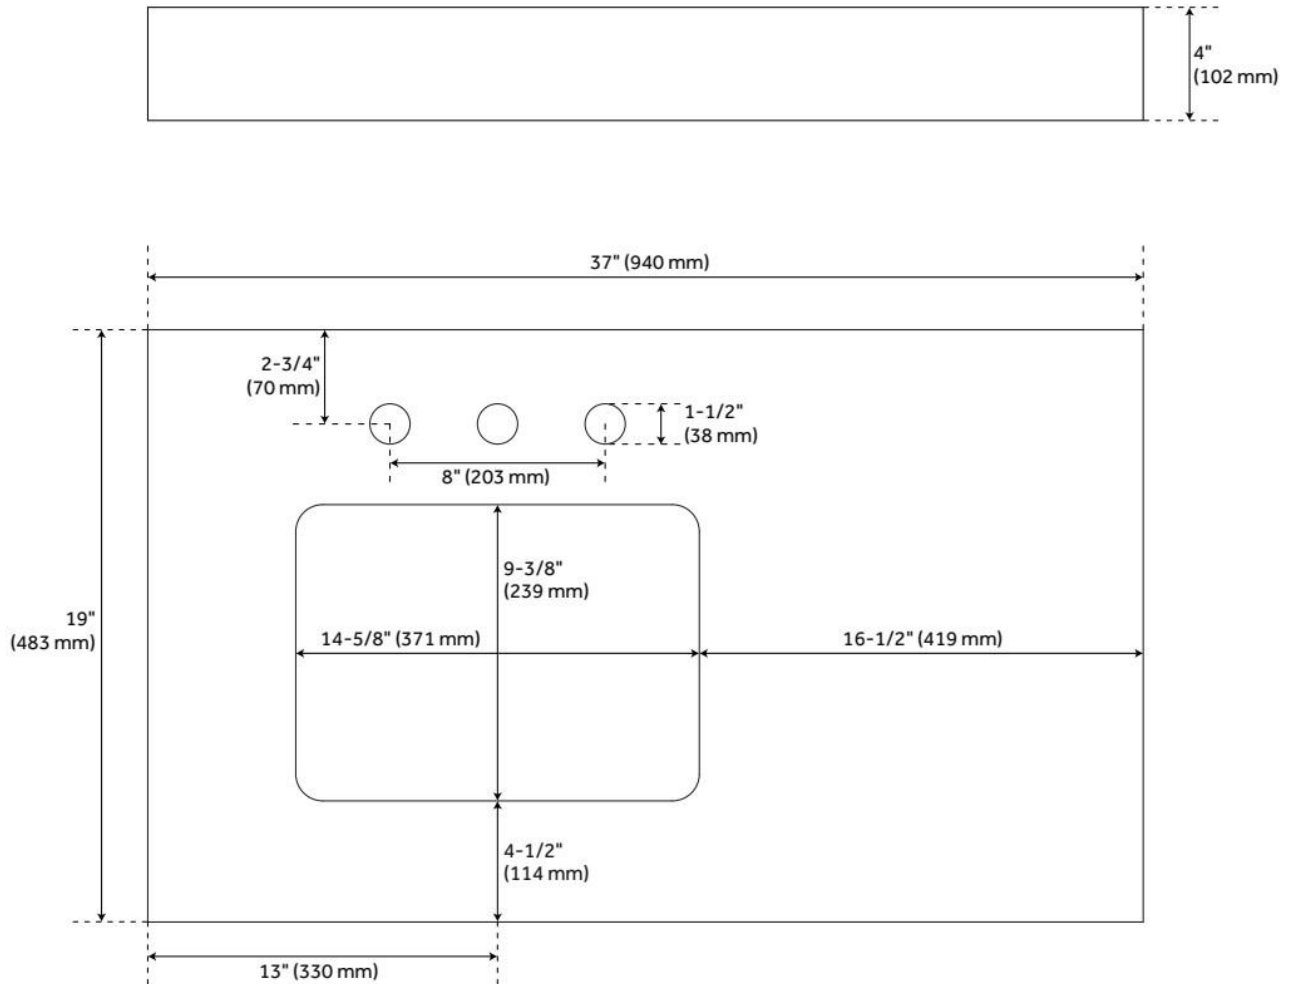

37" X 19" 3CM MARBLE NARROW VANITY TOP WITH LEFT OFFSET RECT UNDERMOUNT SINK - CARRARA -

SKU: 559247
Code: SH559247

FEATURES

Vanity Top Options: Carrara Marble
Sink Material: Porcelain
Vanity Top Material: Marble
Sink Installation: Undermount - Rectangle
Sink Included: Yes
Basin Overflow Yes
Sink Color: White
Backsplash: Yes
Sidesplash Included: No

ASME A112.19.2/CSA B45.1, Massachusetts Accepted, LISTED ID: SH129906WH

ADDITIONAL FEATURES

- Includes vanity top, backsplash, and white porcelain sink.
- Marble is sourced from Italy.
- Each stone top is carved from a single piece of stone and will feature natural variations.
- See Installation Instructions for directions to attach the vanity top and sink.
- Backsplash is 4".

REVISED 12/18/2024

37" X 19" 3CM MARBLE NARROW VANITY TOP WITH LEFT OFFSET RECT UNDERMOUNT SINK - CARRARA -

SKU: 559247
Code: SH559247

REVISED 12/18/2024