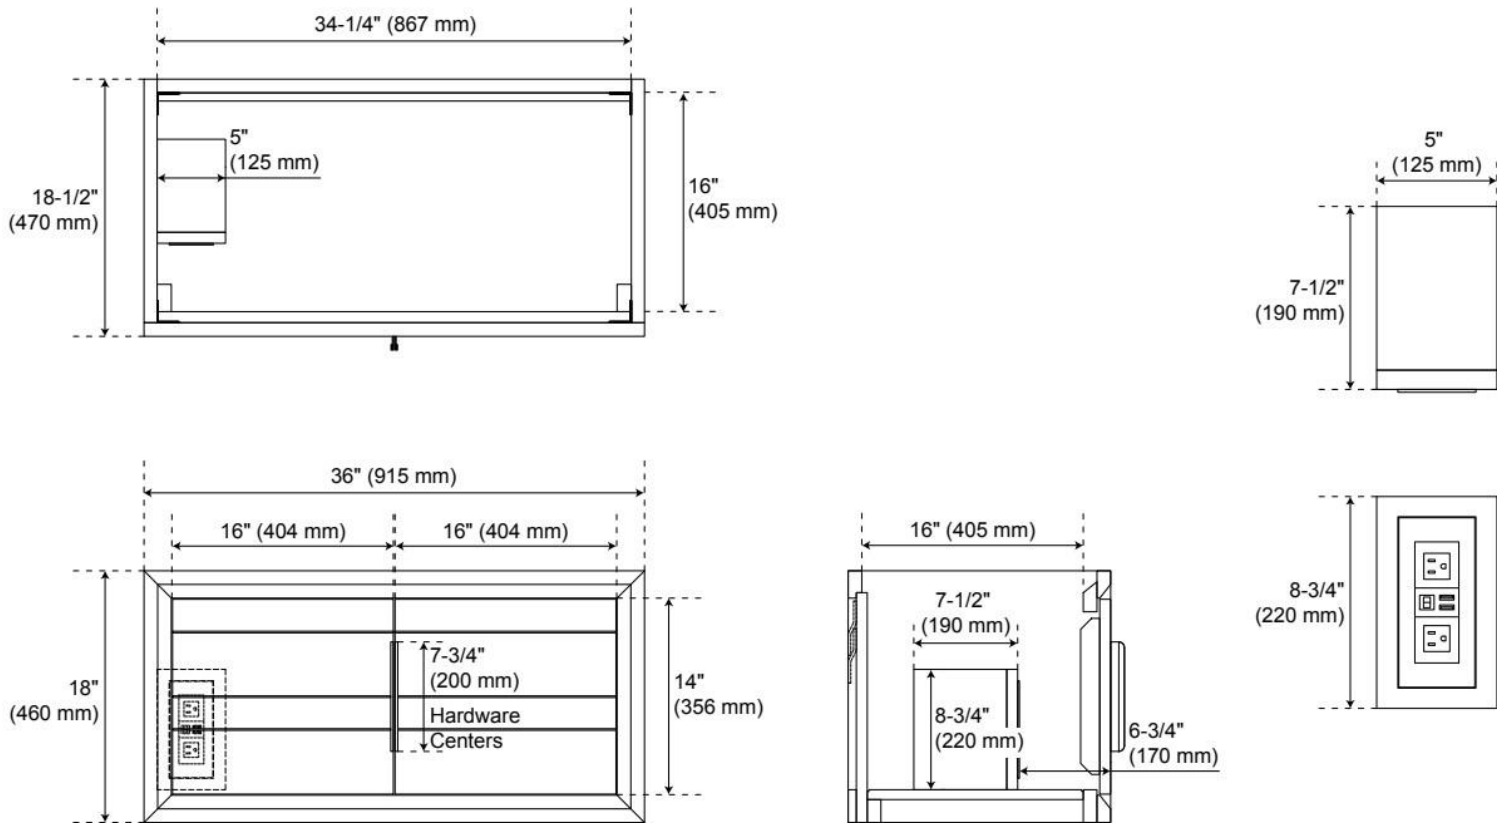

36" ALISO NARROW WALL-MOUNT VANITY - OUTLETS - NATURAL TEAK - CABINET ONLY

SKU: 559281

Code: SH66136078

REVISED 4/9/2025