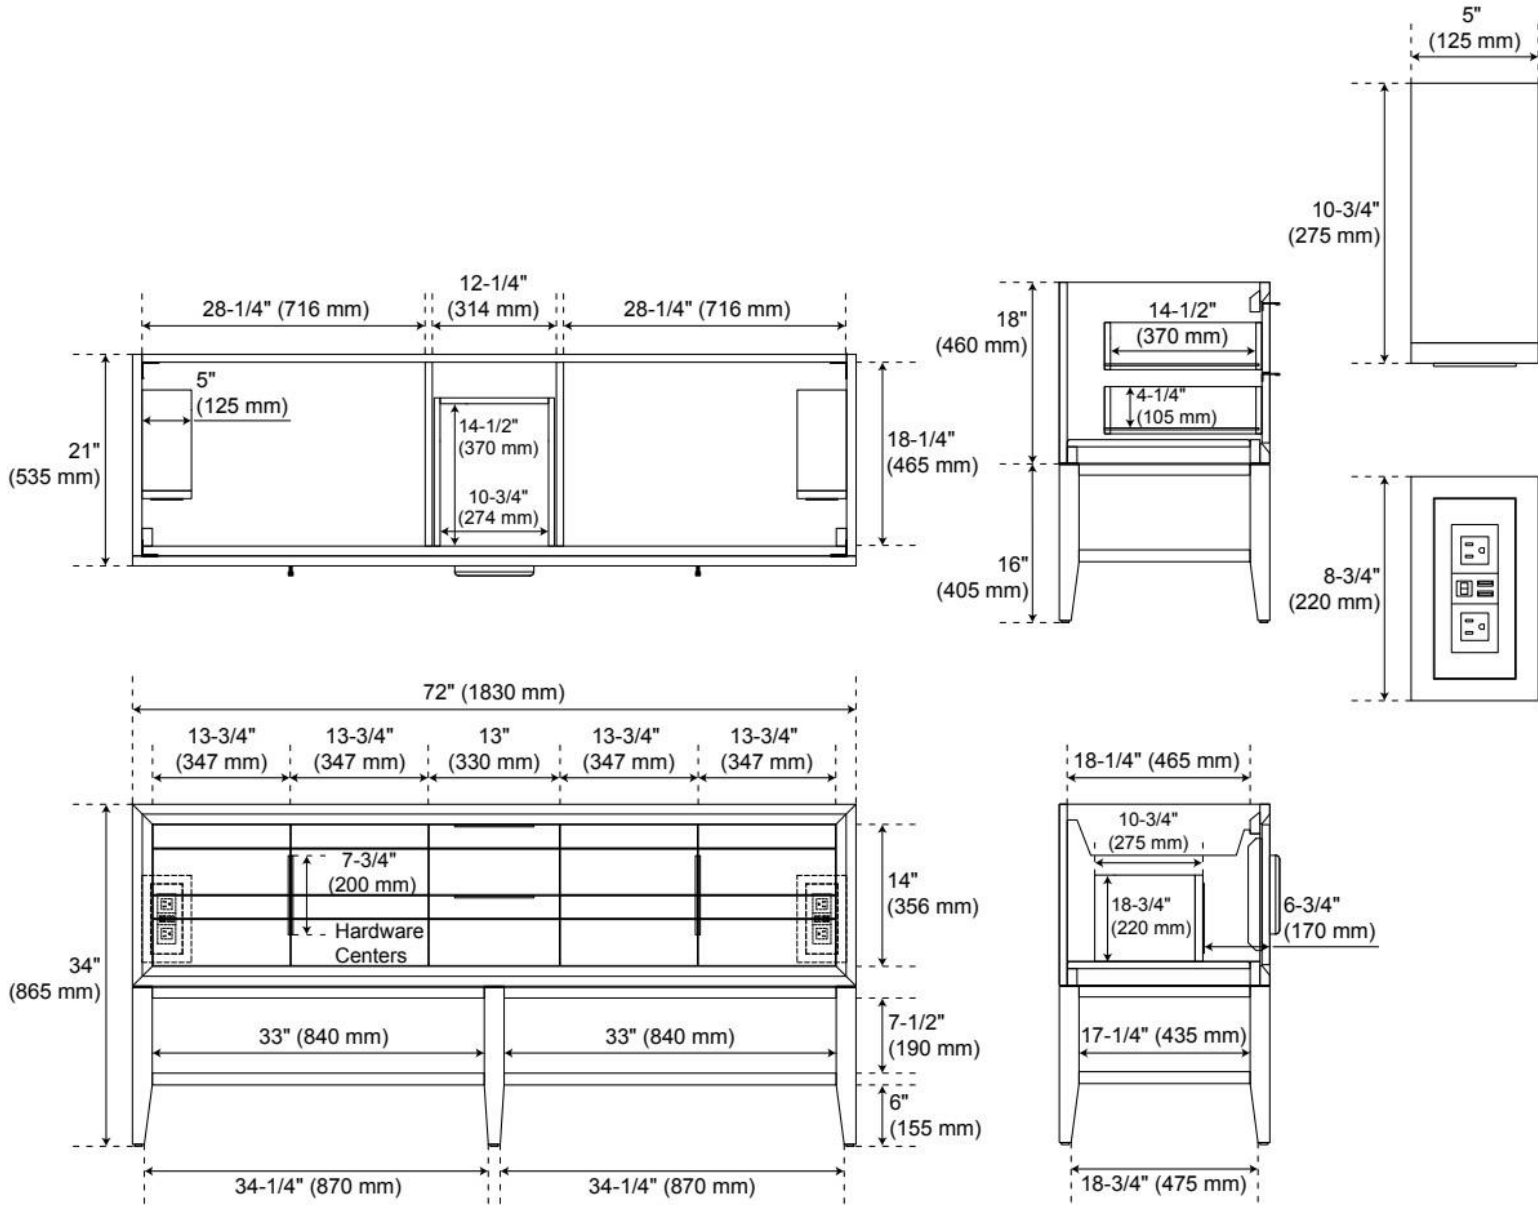

72" ALISO CONSOLE VANITY - OUTLETS - NATURAL TEAK - CABINET ONLY

SKU: 559284

Code: SH66172077

REVISED 4/9/2025