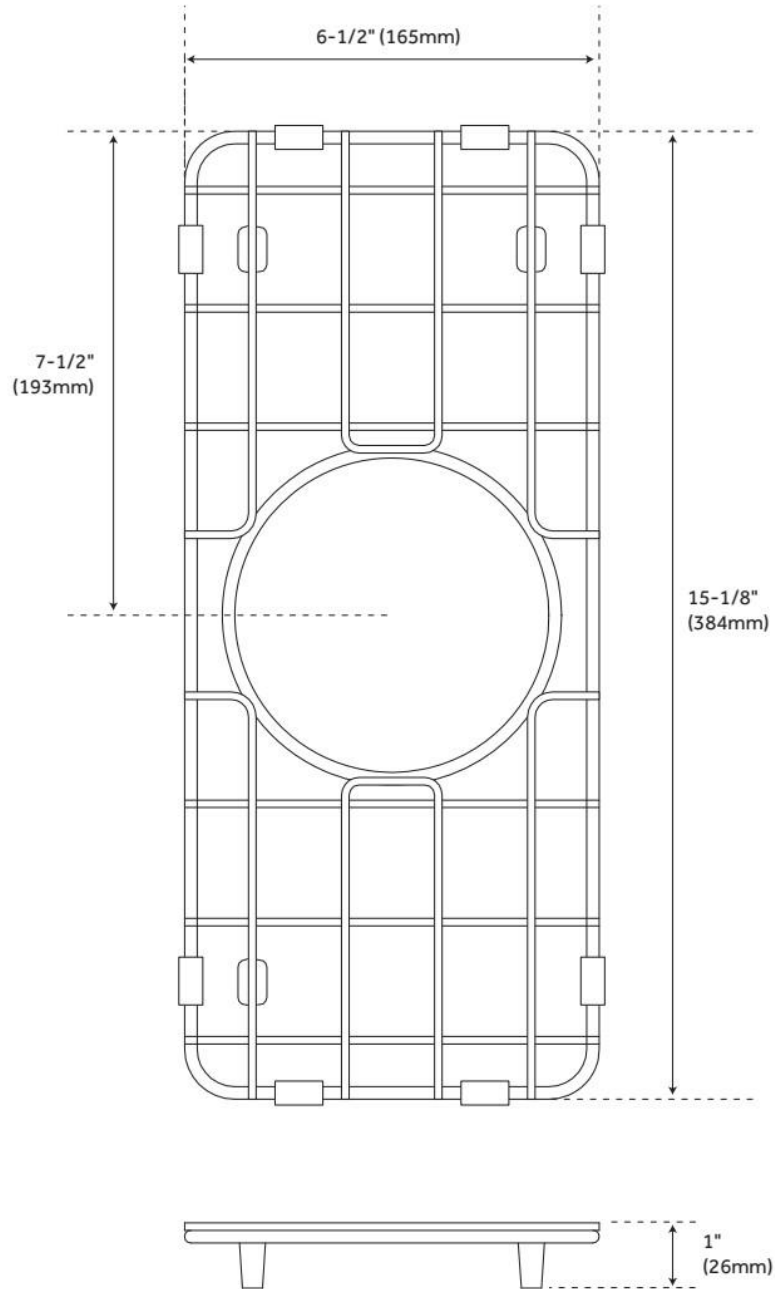

SINK GRID SET FOR 36" GALLO 80/20 DOUBLE BOWL FIRECLAY FARMHOUSE SINK

SKU: 559540
Code: SH559540

FEATURES

Material: Metal
Product Finish: Chrome

ADDITIONAL FEATURES

- Dishwasher Safe.
- Material is 304 stainless steel.
- Included are rubber bumpers for scratch resistance.

REVISED 2/6/2025

SINK GRID SET FOR 36" GALLO 80/20 DOUBLE BOWL FIRECLAY FARMHOUSE SINK

SKU: 559540
Code: SH559540

REVISED 2/6/2025

SINK GRID SET FOR 36" GALLO 80/20 DOUBLE BOWL FIRECLAY FARMHOUSE SINK

SKU: 559540
Code: SH559540