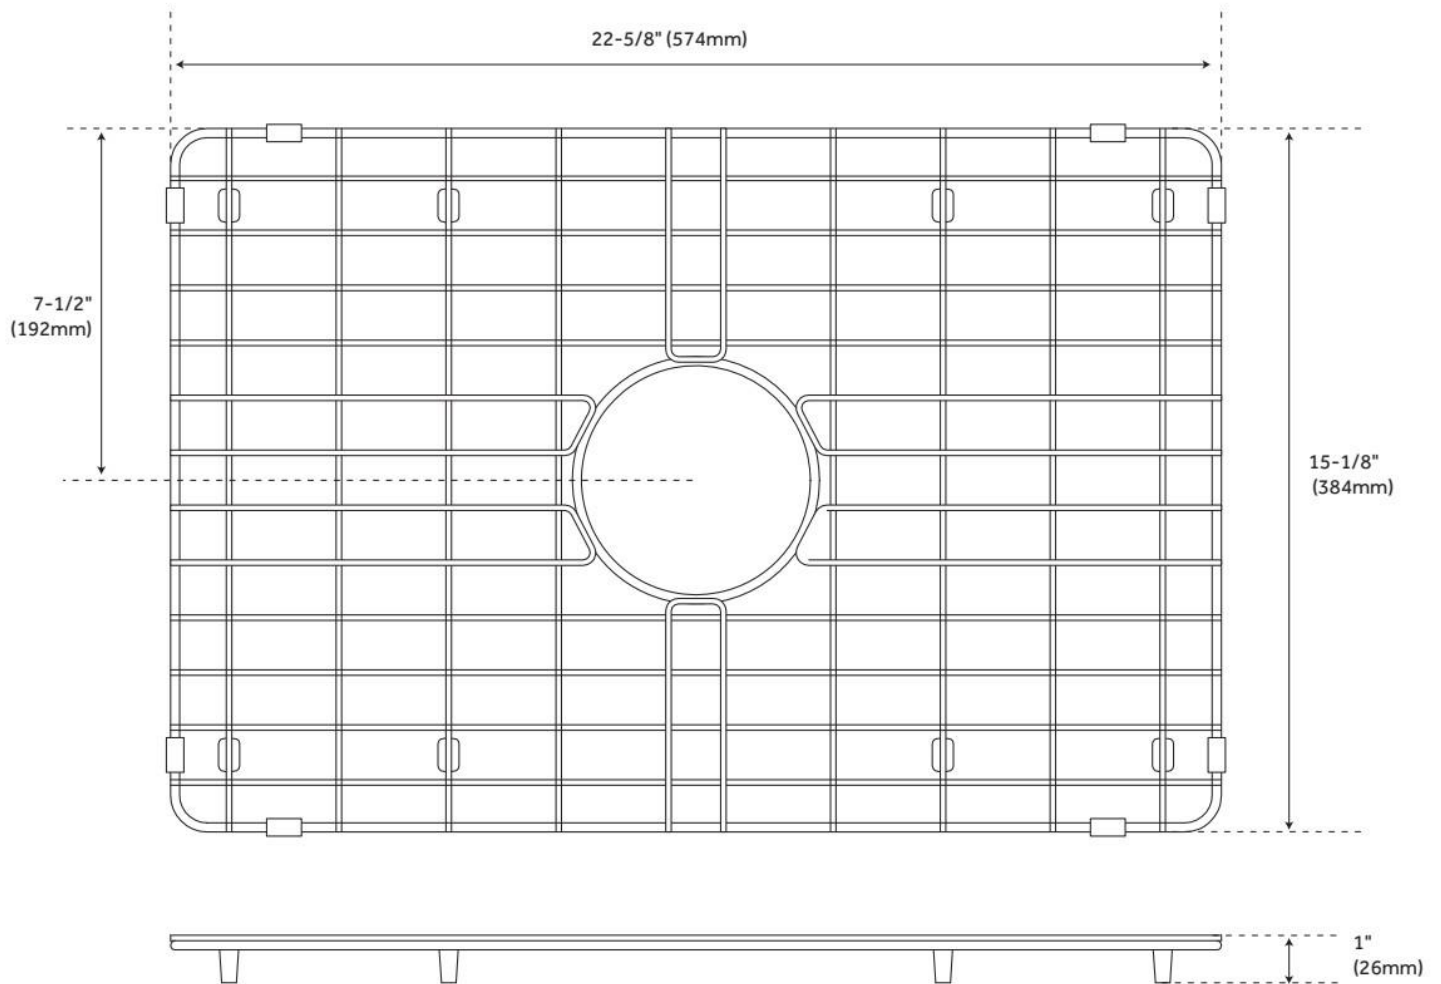

SINK GRID SET FOR 36" GALLO 80/20 DOUBLE BOWL FIRECLAY FARMHOUSE SINK

SKU: 559540
Code: SH559540

FEATURES

Material: Metal
Product Finish: Chrome

ADDITIONAL FEATURES

- Dishwasher Safe.
- Material is 304 stainless steel.
- Included are rubber bumpers for scratch resistance.

REVISED 2/6/2025

SINK GRID SET FOR 36" GALLO 80/20 DOUBLE BOWL FIRECLAY FARMHOUSE SINK

SKU: 559540
Code: SH559540

REVISED 2/6/2025

SINK GRID SET FOR 36" GALLO 80/20 DOUBLE BOWL FIRECLAY FARMHOUSE SINK

SKU: 559540
Code: SH559540