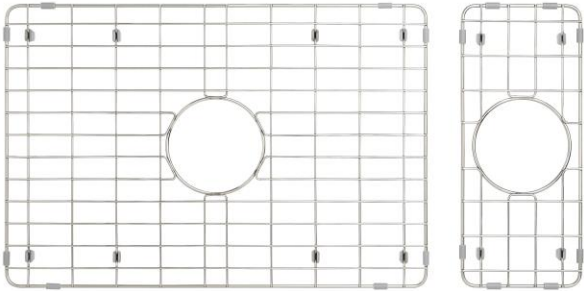

SINK GRID SET FOR 36" GALLO 80/20 DOUBLE BOWL FIRECLAY FARMHOUSE SINK

SKU: 559540
Code: SH559540

FEATURES

Material: Metal
Product Finish: Chrome

ADDITIONAL FEATURES

- Dishwasher Safe.
- Material is 304 stainless steel.
- Included are rubber bumpers for scratch resistance.

REVISED 2/6/2025

SINK GRID SET FOR 36" GALLO 80/20 DOUBLE BOWL FIRECLAY FARMHOUSE SINK

SKU: 559540
Code: SH559540

REVISED 2/6/2025

SINK GRID SET FOR 36" GALLO 80/20 DOUBLE BOWL FIRECLAY FARMHOUSE SINK

SKU: 559540
Code: SH559540