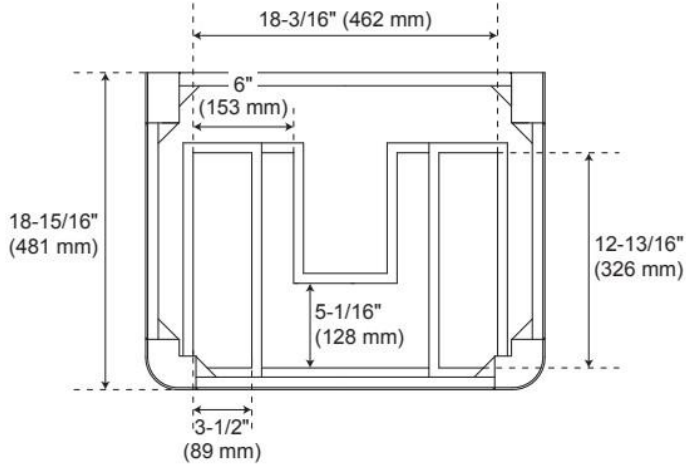

24" RHEYA NARROW CONSOLE VANITY AND SINK - WINTERLAND WALNUT

SKU: 560460
Code: SH560460

REVISED 5/8/2025