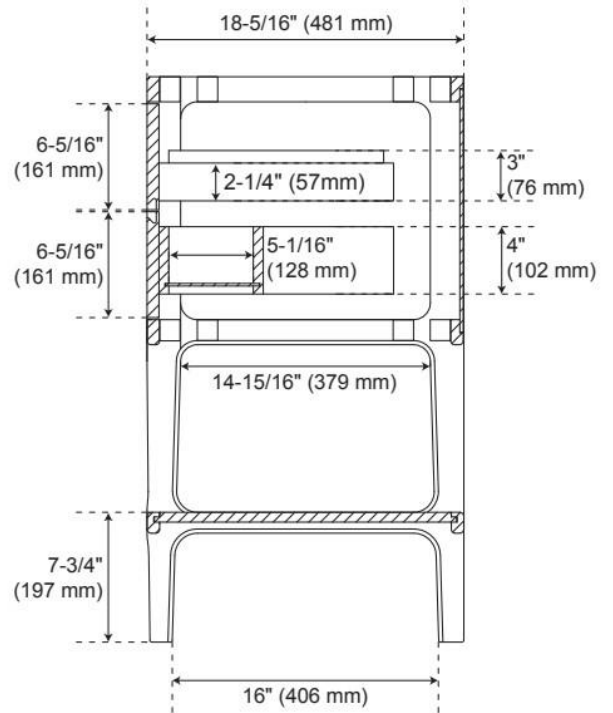

24" RHEYA NARROW CONSOLE VANITY AND SINK - WINTERLAND WALNUT

SKU: 560460
Code: SH560460

REVISED 5/8/2025