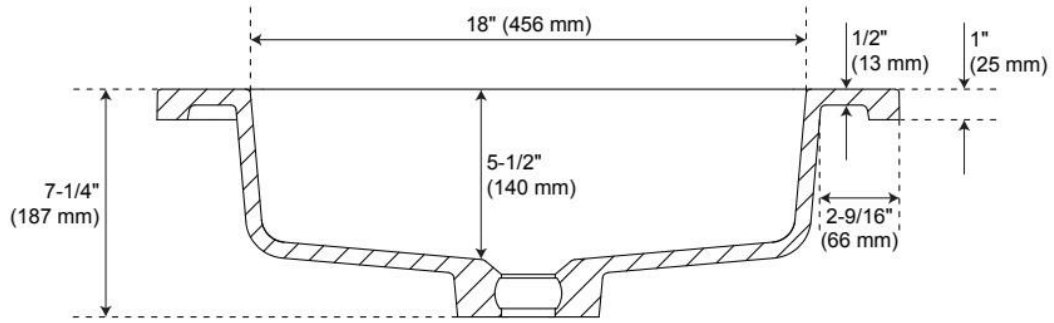

## ADDITIONAL FEATURES

- Rubberwood frame with engineered wood panels.
- Integrated drawer pulls (no hardware).
- All dimensions are ( $\pm 1/2''$ ).
- [Wood finish samples available.](#)

REVISED 5/8/2025

# 24" RHEYA NARROW CONSOLE VANITY AND SINK - WINTERLAND WALNUT

SKU: 560460  
Code: SH560460

REVISED 5/8/2025

# 24" RHEYA NARROW CONSOLE VANITY AND SINK - WINTERLAND WALNUT

SKU: 560460  
Code: SH560460

Dimensions of fixtures are nominal and may vary within the range of tolerance established by ASME A112.19.2

REVISED 5/8/2025