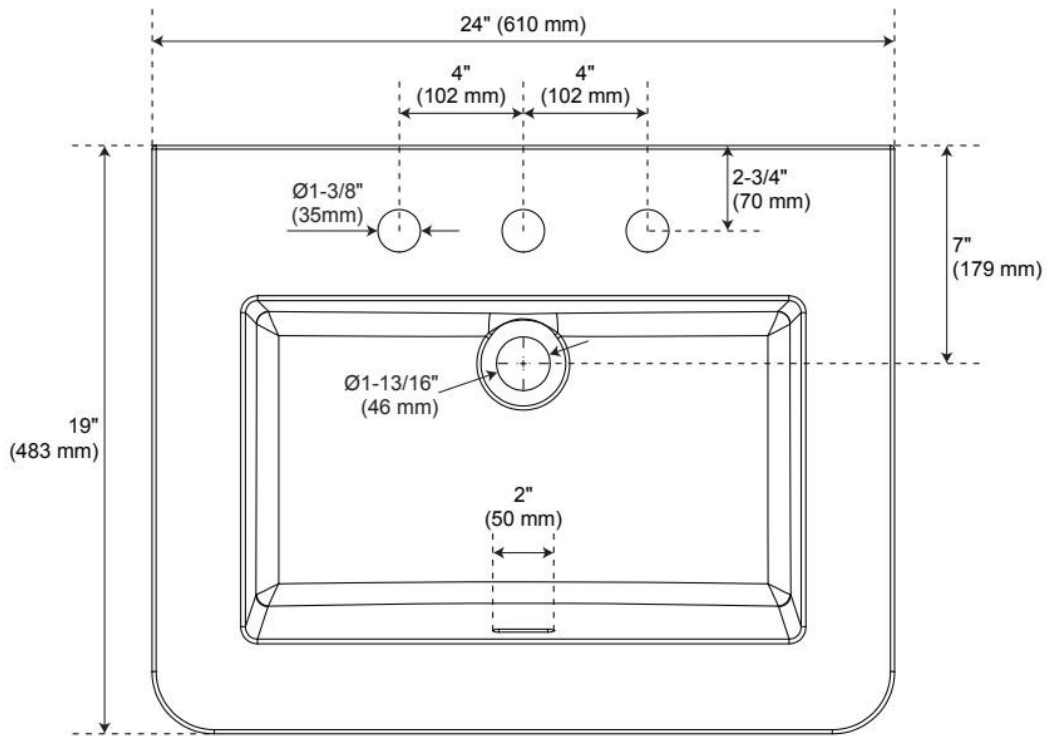

## ADDITIONAL FEATURES

- Rubberwood frame with engineered wood panels.
- Integrated drawer pulls (no hardware).
- All dimensions are ( $\pm 1/2''$ ).
- [Wood finish samples available.](#)

REVISED 5/8/2025

# 24" RHEYA NARROW CONSOLE VANITY AND SINK - WINTERLAND WALNUT

SKU: 560460  
Code: SH560460

REVISED 5/8/2025

# 24" RHEYA NARROW CONSOLE VANITY AND SINK - WINTERLAND WALNUT

SKU: 560460  
Code: SH560460

Dimensions of fixtures are nominal and may vary within the range of tolerance established by ASME A112.19.2

REVISED 5/8/2025