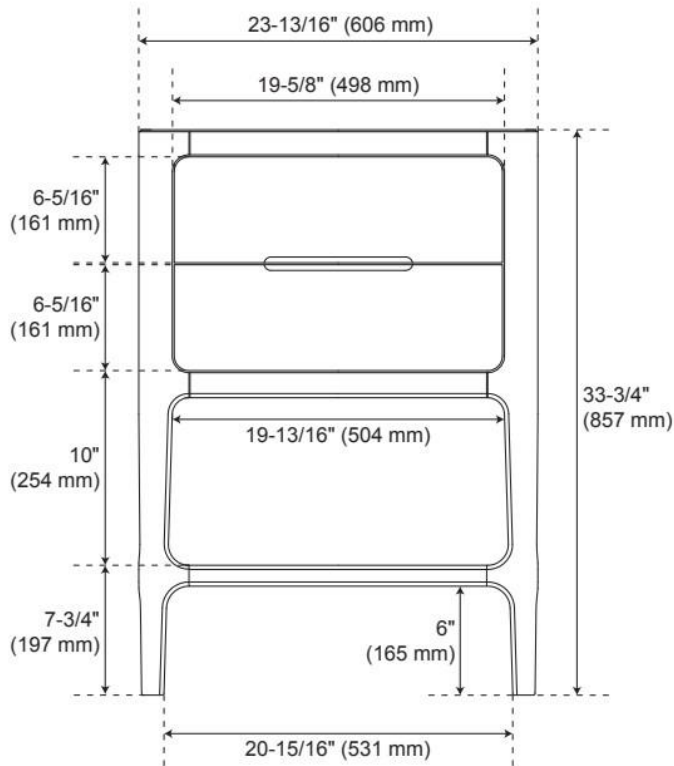

## ADDITIONAL FEATURES

- Rubberwood frame with engineered wood panels.
- Integrated drawer pulls (no hardware).
- All dimensions are ( $\pm 1/2''$ ).
- [Wood finish samples available.](#)

REVISED 5/8/2025

# 24" RHEYA NARROW CONSOLE VANITY AND SINK - WINTERLAND WALNUT

SKU: 560460  
Code: SH560460

REVISED 5/8/2025

# 24" RHEYA NARROW CONSOLE VANITY AND SINK - WINTERLAND WALNUT

SKU: 560460  
Code: SH560460

Dimensions of fixtures are nominal and may vary within the range of tolerance established by ASME A112.19.2

REVISED 5/8/2025