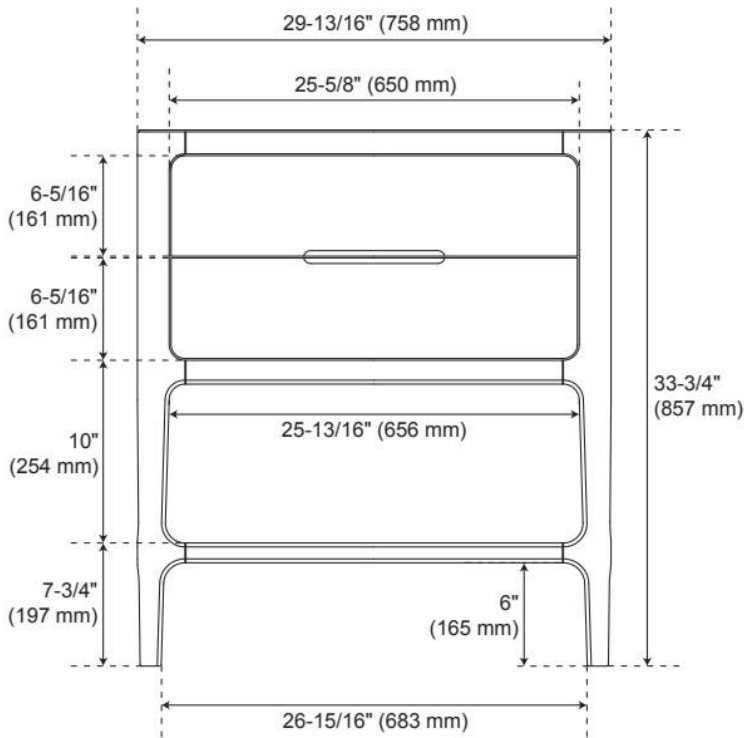

30" RHEYA NARROW CONSOLE VANITY AND SINK - BLONDE OAK

SKU: 560461
Code: SH560461

REVISED 5/8/2025