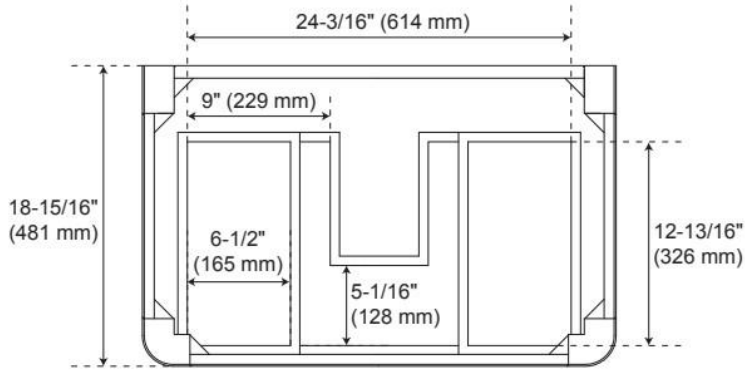

30" RHEYA NARROW CONSOLE VANITY AND SINK - BLONDE OAK

SKU: 560461
Code: SH560461

REVISED 5/8/2025