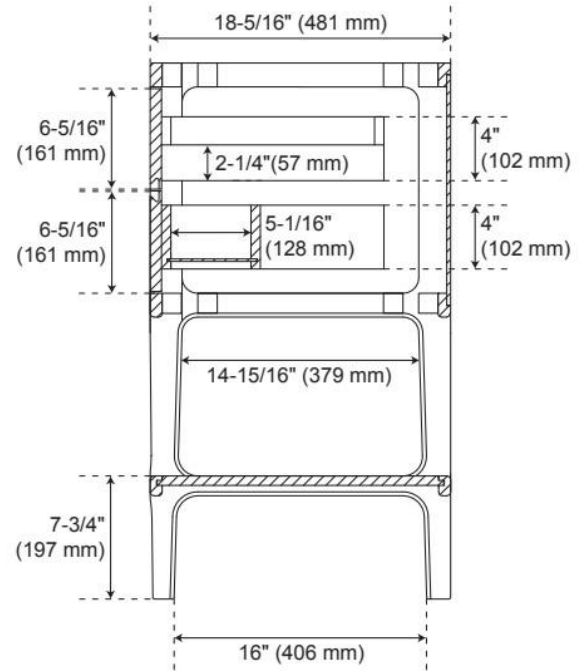

30" RHEYA NARROW CONSOLE VANITY AND SINK - BLONDE OAK

SKU: 560461
Code: SH560461

REVISED 5/8/2025