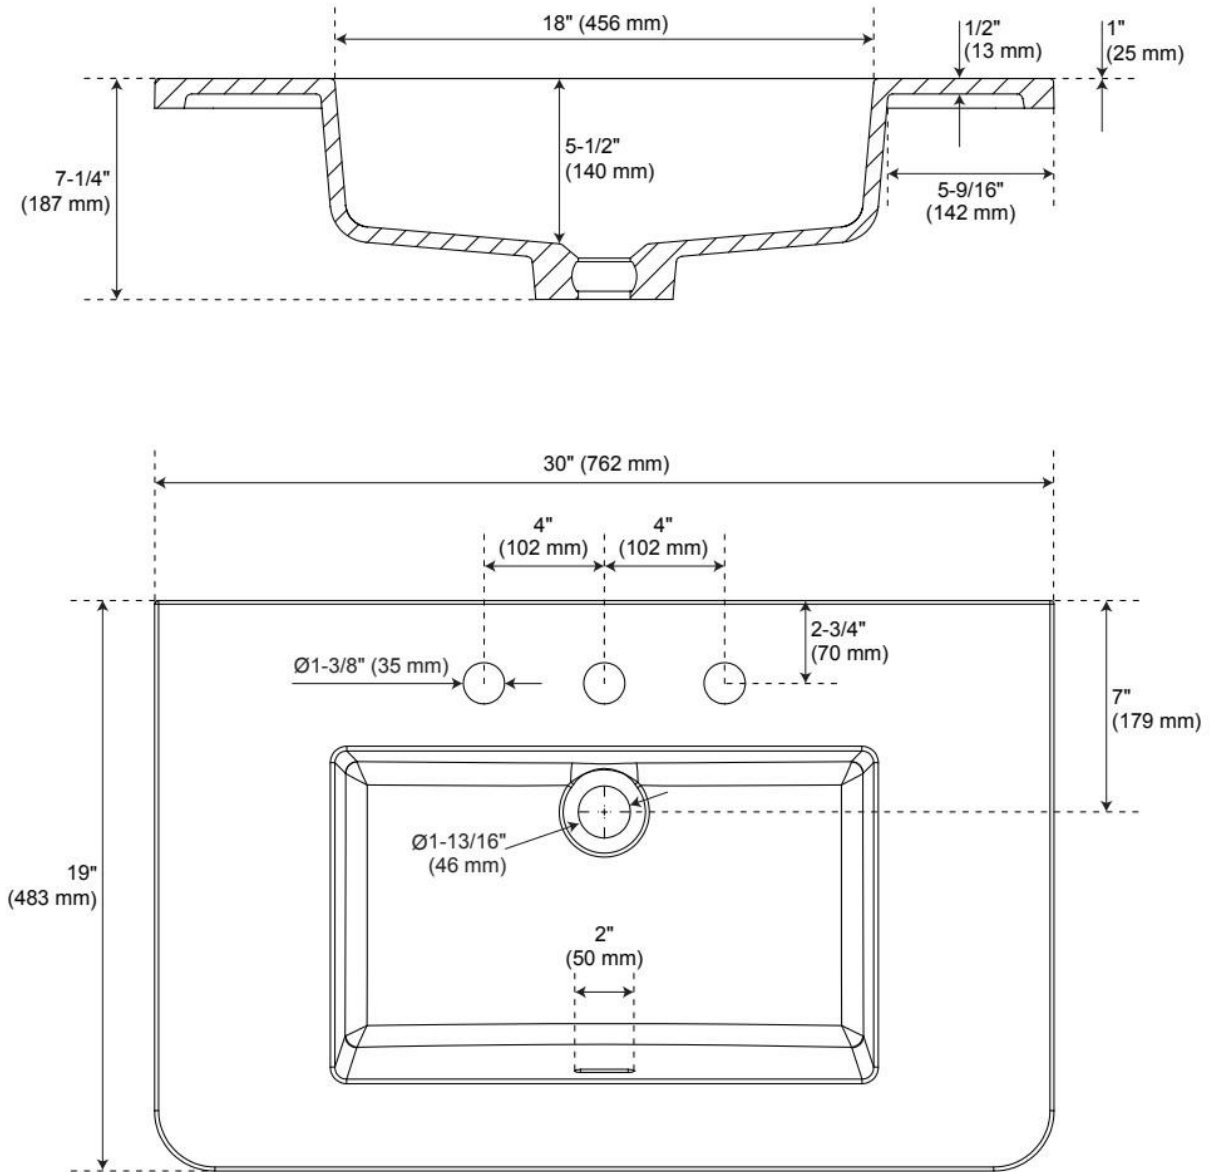

30" RHEYA NARROW CONSOLE VANITY AND SINK - BLONDE OAK

SKU: 560461
Code: SH560461

Dimensions of fixtures are nominal and may vary within the range of tolerance established by ASME A112.19.2

REVISED 5/8/2025