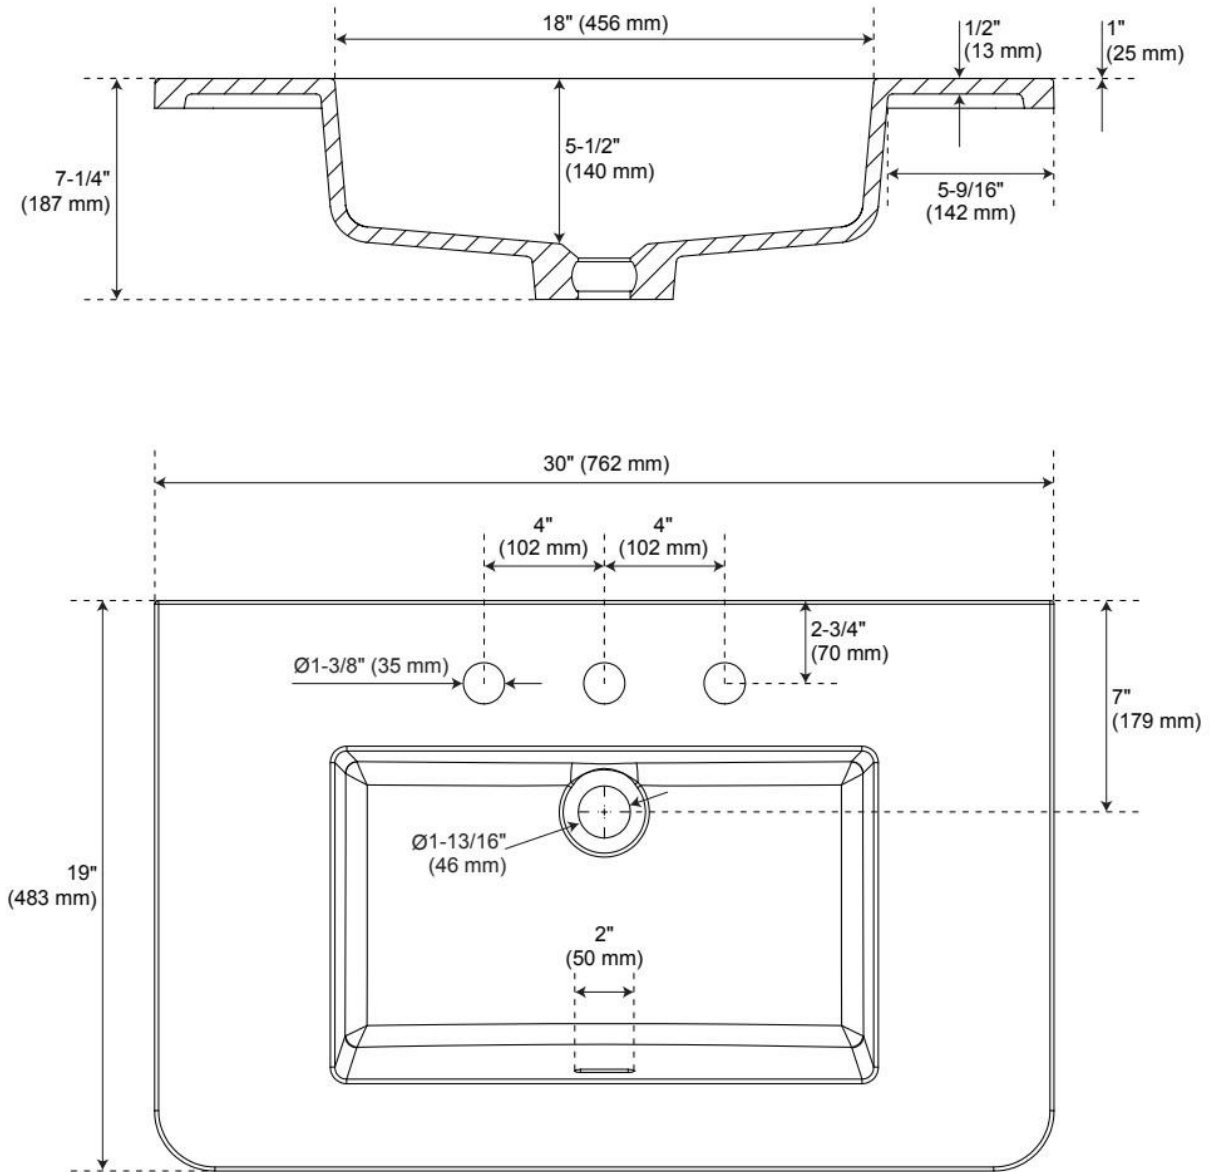

CSA B45.5/IAPMO Z124, Massachusetts Accepted, LISTED ID: SH129106WH

ADDITIONAL FEATURES

- Rubberwood frame with engineered wood panels.
- Integrated drawer pulls (no hardware).
- All dimensions are ($\pm 1/2"$).
- [Wood finish samples available.](#)

REVISED 5/8/2025

30" RHEYA NARROW CONSOLE VANITY AND SINK - WINTERLAND WALNUT

SKU: 560462
Code: SH560462

Dimensions of fixtures are nominal and may vary within the range of tolerance established by ASME A112.19.2