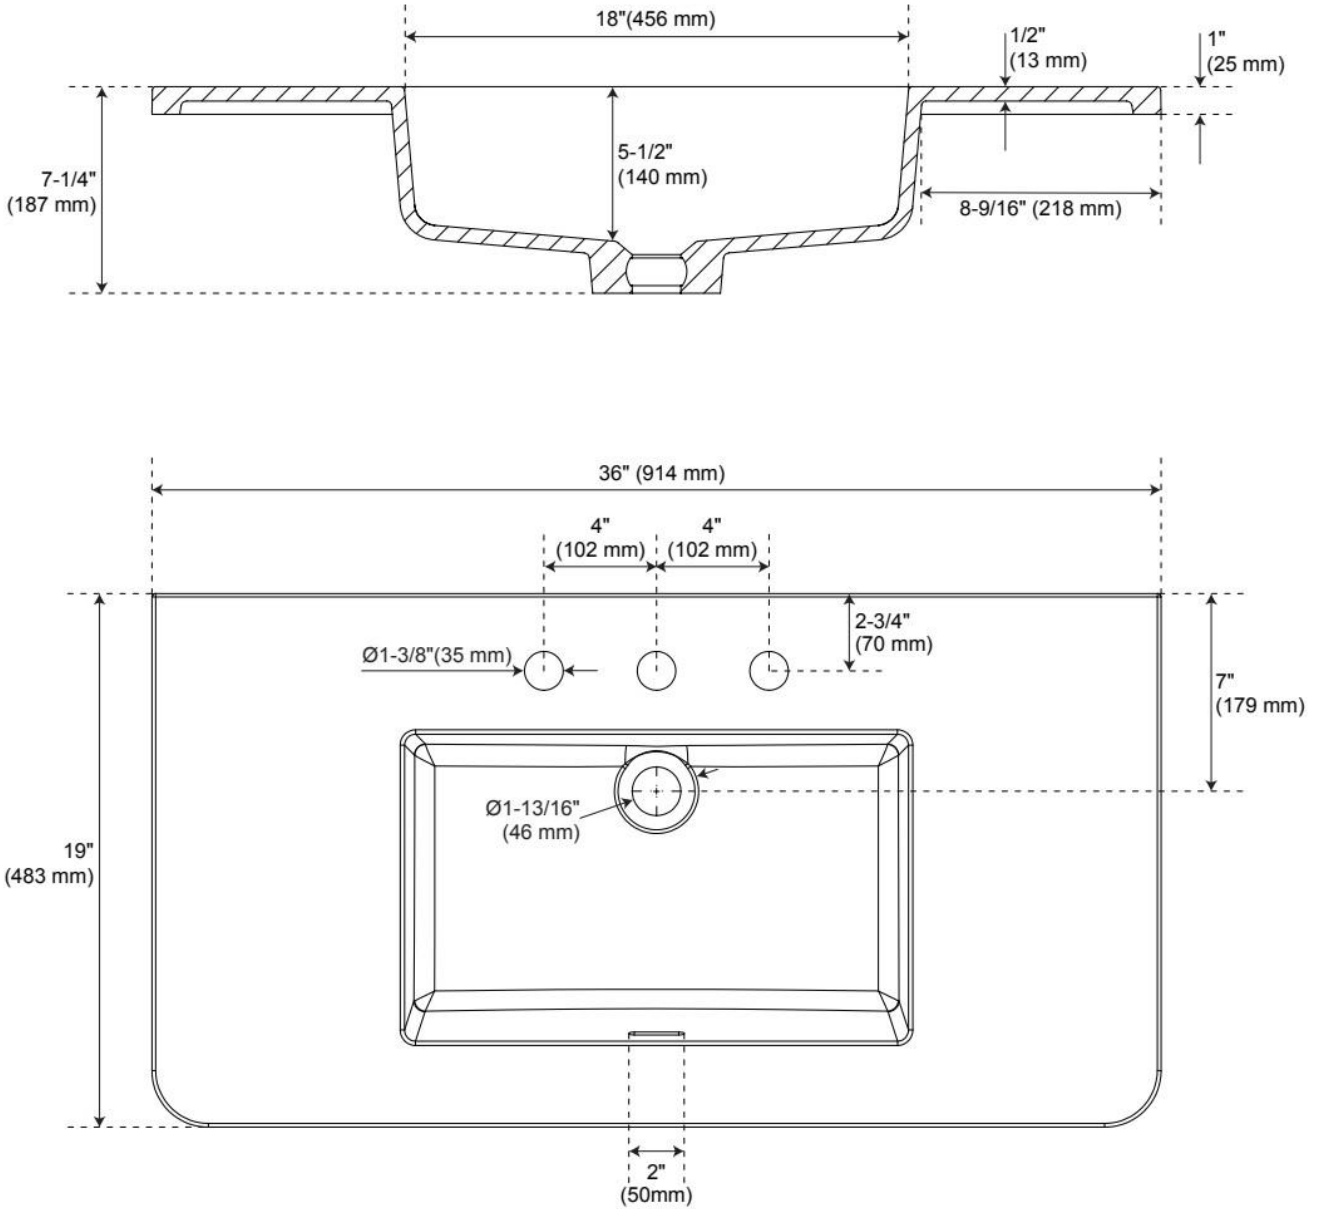

## ADDITIONAL FEATURES

- Rubberwood frame with engineered wood panels.
- Integrated drawer pulls (no hardware).
- All dimensions are ( $\pm 1/2$ ").
- [Wood finish samples available.](#)

REVISED 5/8/2025

# 36" RHEYA NARROW CONSOLE VANITY AND SINK - WINTERLAND WALNUT

SKU: 560464  
Code: SH560464

REVISED 5/8/2025

# 36" RHEYA NARROW CONSOLE VANITY AND SINK - WINTERLAND WALNUT

SKU: 560464  
Code: SH560464

Dimensions of fixtures are nominal and may vary within the range of tolerance established by ASME A112.19.2

REVISED 5/8/2025