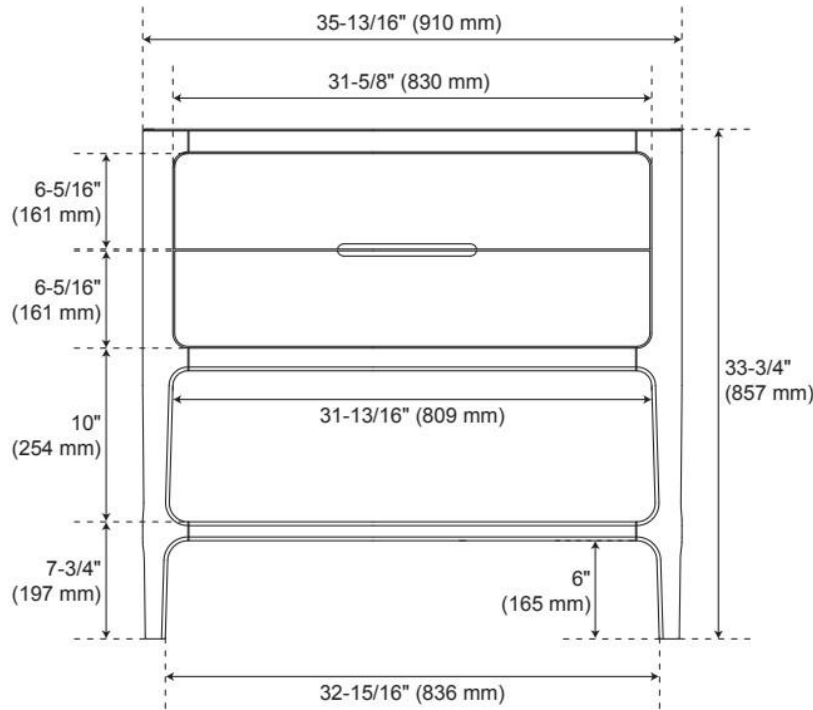

36" RHEYA NARROW CONSOLE VANITY AND SINK - WINTERLAND WALNUT

SKU: 560464
Code: SH560464

REVISED 5/8/2025