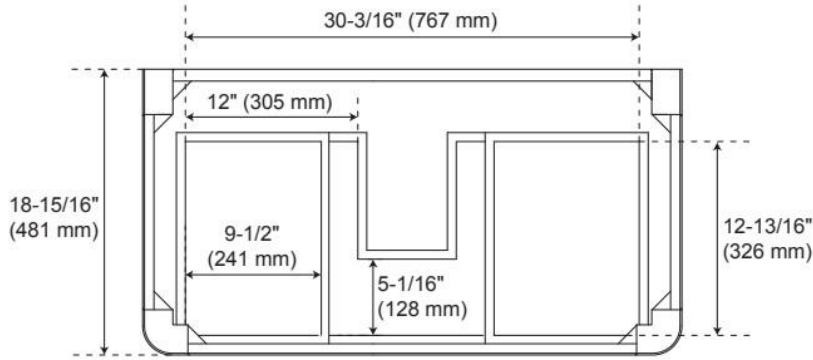

36" RHEYA NARROW CONSOLE VANITY AND SINK - WINTERLAND WALNUT

SKU: 560464
Code: SH560464

REVISED 5/8/2025