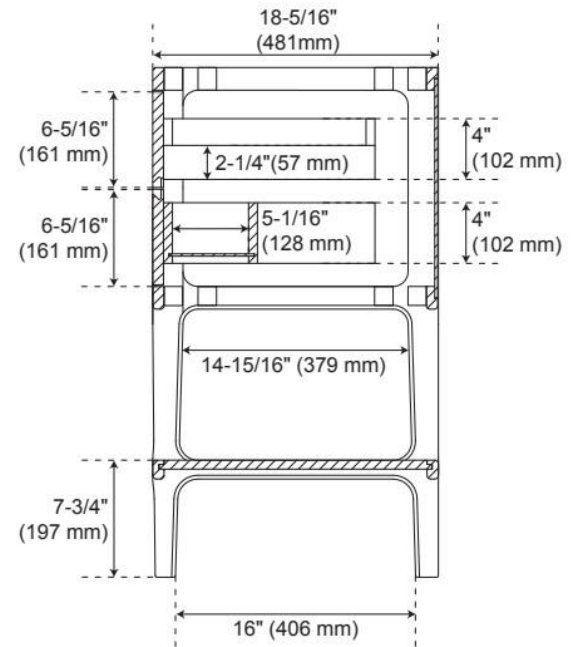

36" RHEYA NARROW CONSOLE VANITY AND SINK - WINTERLAND WALNUT

SKU: 560464
Code: SH560464

REVISED 5/8/2025