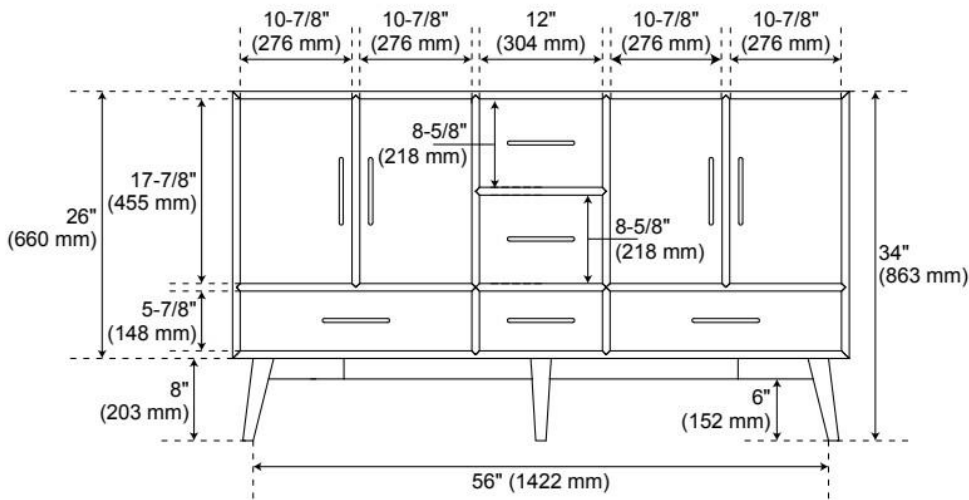

60" NOVAK MAHOGANY DOUBLE VANITY - TRUE WALNUT - VANITY CABINET ONLY

SKU: 560566

Code: SH66160026

FEATURES

Material: Mahogany
Product Finish: True Walnut
Number of Doors: 4
Number of Drawers: 5
Soft-Close Hinges: Yes
Soft-Close Slides: Yes
Full Extension Drawer Slides: Yes
Dovetail Drawers: Yes
Adjustable Shelves: No
Hardware Finish: Brushed Nickel
Hardware Material: Brass
Built-In Adjusters: Yes

ADDITIONAL FEATURES

- Solid wood frame with engineered wood panels and walnut overlay.
- See Installation Instructions for directions to attach the vanity top and sink.
- All dimensions are ($\pm 1/2$ ").
- View the full Novak collection for coordinated mirrors and hardware.

REVISED 2/25/2026

60" NOVAK MAHOGANY DOUBLE VANITY - TRUE WALNUT - VANITY CABINET ONLY

SKU: 560566

Code: SH66160026

REVISED 2/25/2026