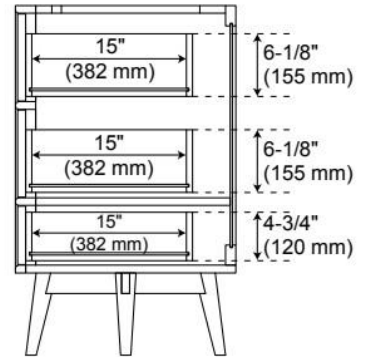

ADDITIONAL FEATURES

- Solid wood frame with engineered wood panels and walnut overlay.
- See Installation Instructions for directions to attach the vanity top and sink.
- All dimensions are ($\pm 1/2$ ").
- View the full Novak collection for coordinated mirrors and hardware.

REVISED 2/25/2026

60" NOVAK MAHOGANY DOUBLE VANITY - TRUE WALNUT - VANITY CABINET ONLY

SKU: 560566

Code: SH66160026

REVISED 2/25/2026