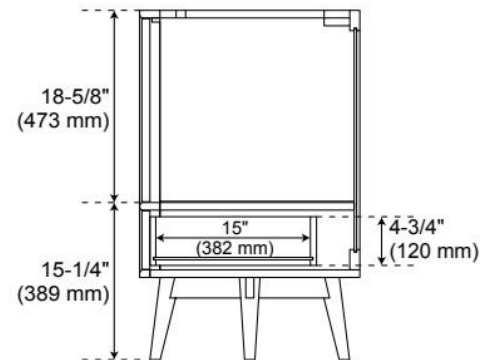

ADDITIONAL FEATURES

- Solid wood frame with engineered wood panels and walnut overlay.
- See Installation Instructions for directions to attach the vanity top and sink.
- All dimensions are ($\pm 1/2$ ").
- View the full Novak collection for coordinated mirrors and hardware.

REVISED 2/25/2026

60" NOVAK MAHOGANY DOUBLE VANITY - TRUE WALNUT - VANITY CABINET ONLY

SKU: 560566

Code: SH66160026

REVISED 2/25/2026