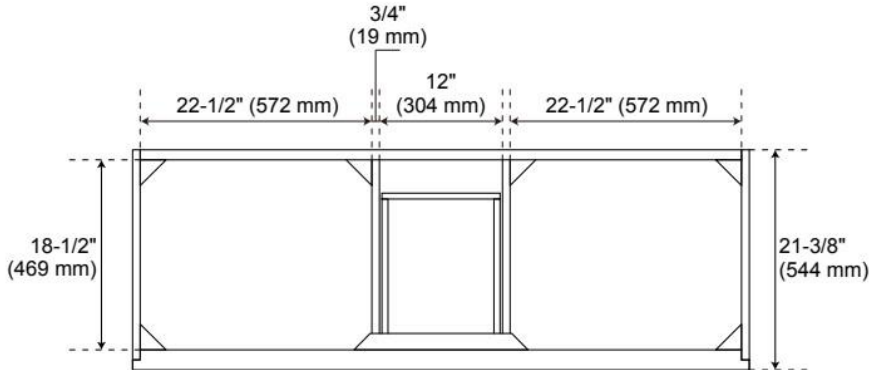

ADDITIONAL FEATURES

- Solid wood frame with engineered wood panels and walnut overlay.
- See Installation Instructions for directions to attach the vanity top and sink.
- All dimensions are ($\pm 1/2$ ").
- View the full Novak collection for coordinated mirrors and hardware.

REVISED 2/25/2026

60" NOVAK MAHOGANY DOUBLE VANITY - TRUE WALNUT - VANITY CABINET ONLY

SKU: 560566

Code: SH66160026

REVISED 2/25/2026