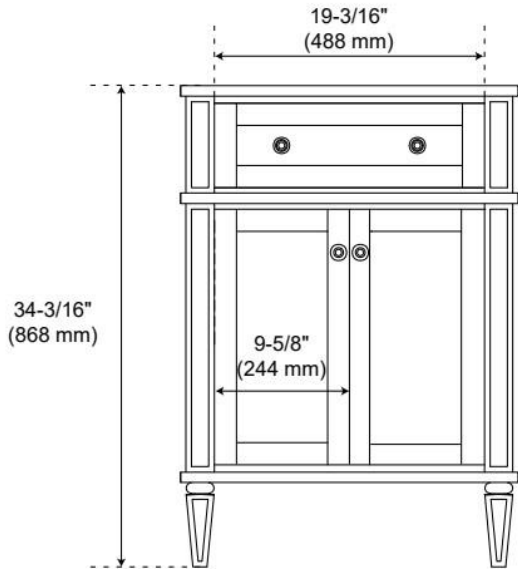

24" ELMDALE ANTIQUE BROWN VANITY WITH OUTLET - VANITY CABINET ONLY

SKU: 561756

Code: SH66224087

REVISED 3/23/2026