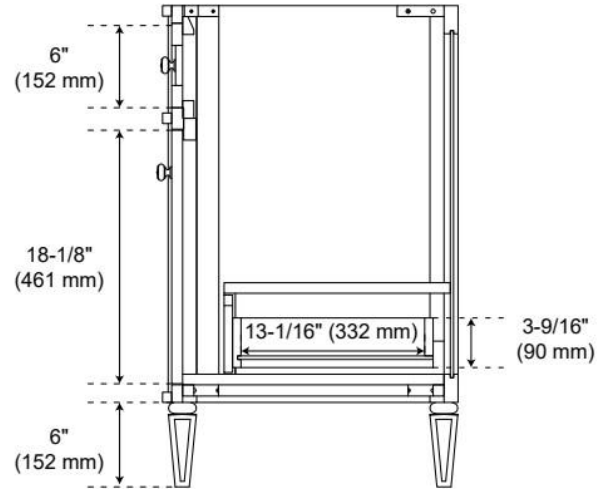

24" ELMDALE ANTIQUE BROWN VANITY WITH OUTLET - VANITY CABINET ONLY

SKU: 561756
Code: SH66224087

FEATURES

Material: Wood
Product Finish: Antique Brown
Number of Doors: 2
Number of Drawers: 1
Soft-Close Hinges: Yes
Soft-Close Slides: Yes
Full Extension Drawer Slides: Yes
Dovetail Drawers: Yes
Adjustable Shelves: No
Electrical Outlet: Yes
Hardware Finish: Antique Brass
Hardware Material: Brass
Built-In Adjusters: Yes

CAN/CSA-C22.2 No. 308, LISTED ID: BY213-D01

ADDITIONAL FEATURES

- Solid wood cabinet.
- Engineered wood panels.
- A built-in power box features two outlets and two USB ports.
- See Installation Instructions for directions to attach the vanity top and sink.
- All dimensions are ($\pm 1/2"$).

REVISED 3/23/2026

24" ELMDALE ANTIQUE BROWN VANITY WITH OUTLET - VANITY CABINET ONLY

SKU: 561756

Code: SH66224087

REVISED 3/23/2026