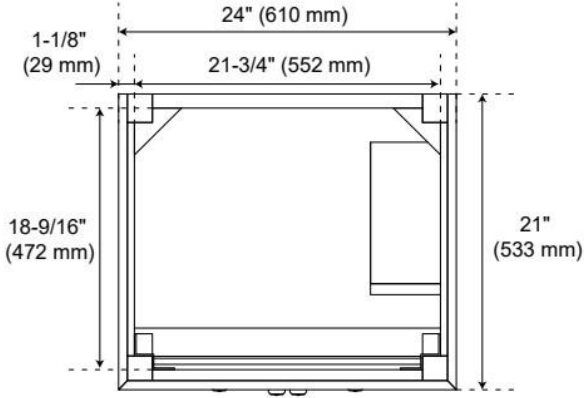

24" ELMDALE ANTIQUE BROWN VANITY WITH OUTLET - VANITY CABINET ONLY

SKU: 561756

Code: SH66224087

REVISED 3/23/2026