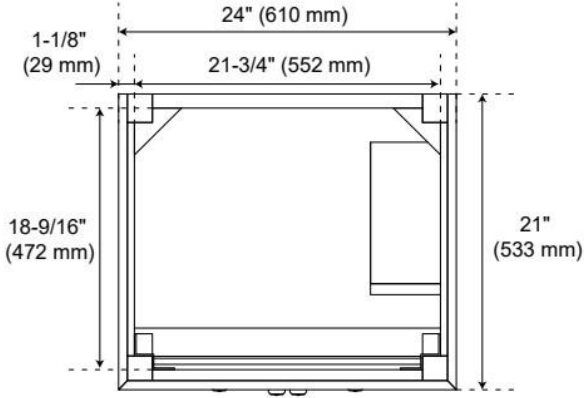

24" ELMDALE DARK OLIVE GREEN VANITY WITH OUTLET - VANITY CABINET ONLY

SKU: 561760

Code: SH66224087

REVISED 3/23/2026