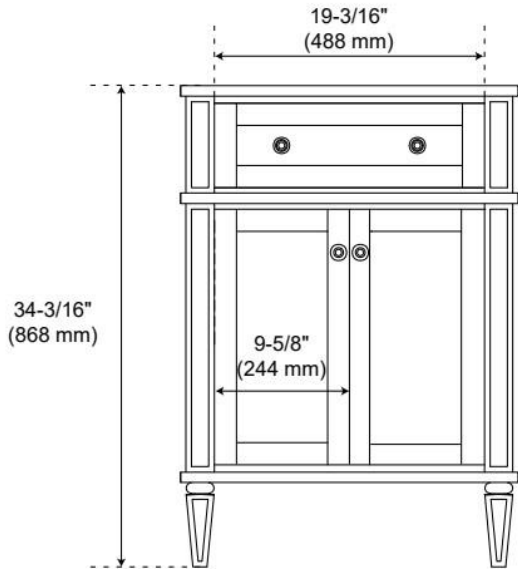

24" ELMDALE DARK OLIVE GREEN VANITY WITH OUTLET - VANITY CABINET ONLY

SKU: 561760

Code: SH66224087

REVISED 3/23/2026