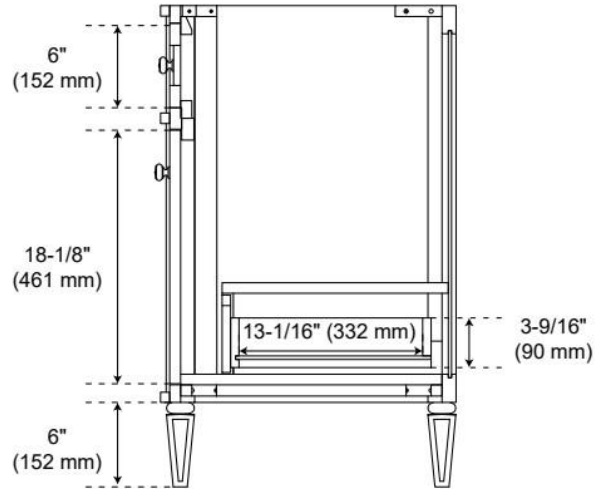

24" ELMDALE DARK OLIVE GREEN VANITY WITH OUTLET - VANITY CABINET ONLY

SKU: 561760

Code: SH66224087

REVISED 3/23/2026