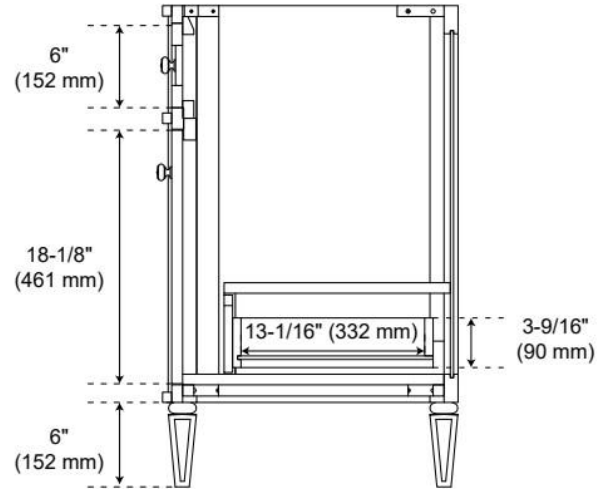

24" ELMDALE WHITE VANITY WITH OUTLET - VANITY CABINET ONLY

SKU: 561762

Code: SH66224087

REVISED 3/23/2026