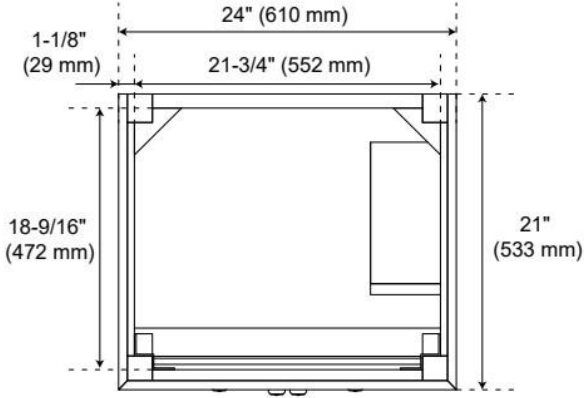

24" ELMDALE WHITE VANITY WITH OUTLET - VANITY CABINET ONLY

SKU: 561762

Code: SH66224087

REVISED 3/23/2026