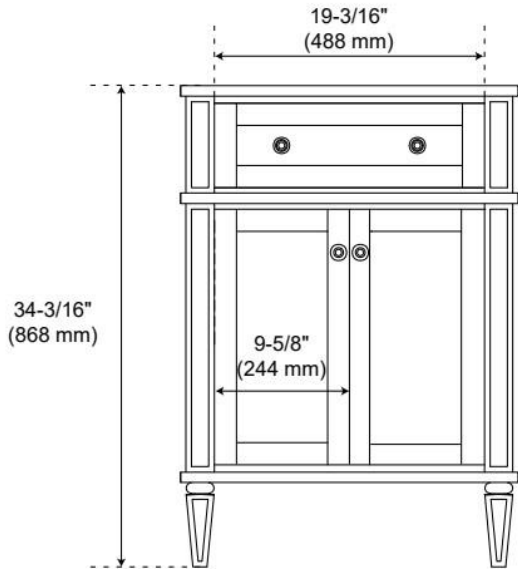

24" ELMDALE WHITE VANITY WITH OUTLET - VANITY CABINET ONLY

SKU: 561762

Code: SH66224087

REVISED 3/23/2026