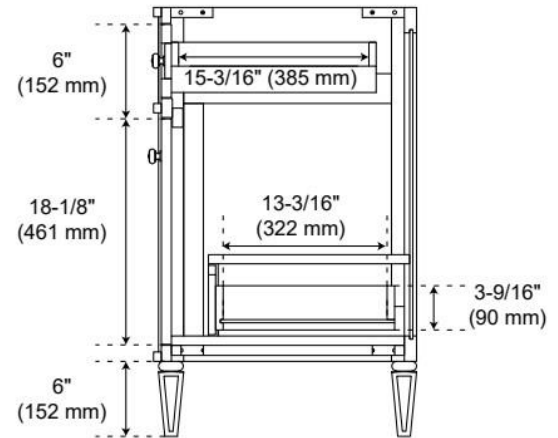

30" ELMDALE ANTIQUE BROWN VANITY WITH OUTLET - VANITY CABINET ONLY

SKU: 561764

Code: SH66230087

REVISED 3/23/2026