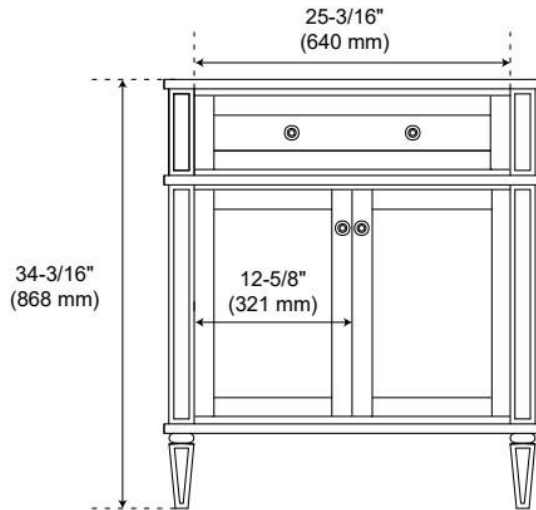

30" ELMDALE ANTIQUE BROWN VANITY WITH OUTLET - VANITY CABINET ONLY

SKU: 561764

Code: SH66230087

REVISED 3/23/2026