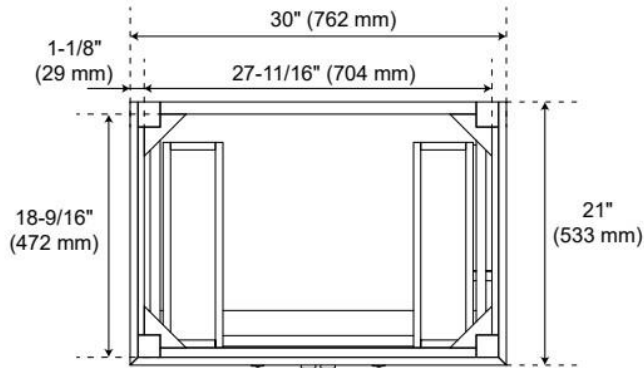

30" ELMDALE ANTIQUE BROWN VANITY WITH OUTLET - VANITY CABINET ONLY

SKU: 561764

Code: SH66230087

REVISED 3/23/2026