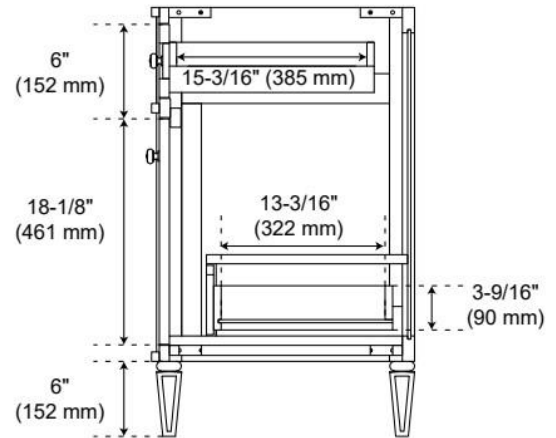

30" ELMDALE DARK OLIVE GREEN VANITY WITH OUTLET - VANITY CABINET ONLY

SKU: 561768

Code: SH66230087

REVISED 3/23/2026