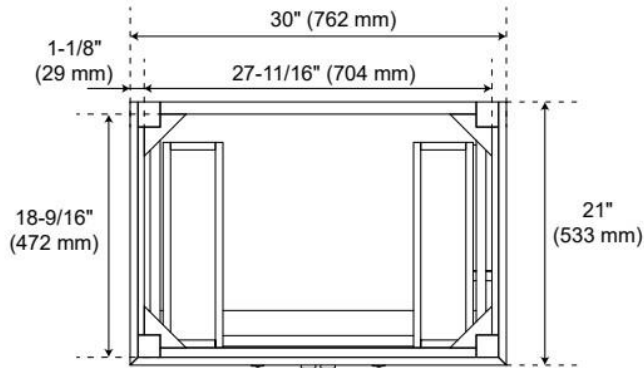

30" ELMDALE DARK OLIVE GREEN VANITY WITH OUTLET - VANITY CABINET ONLY

SKU: 561768

Code: SH66230087

REVISED 3/23/2026