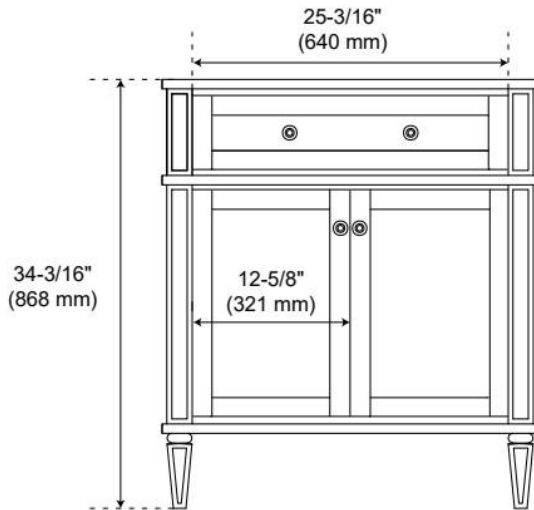

30" ELMDALE DARK OLIVE GREEN VANITY WITH OUTLET - VANITY CABINET ONLY

SKU: 561768

Code: SH66230087

REVISED 3/23/2026