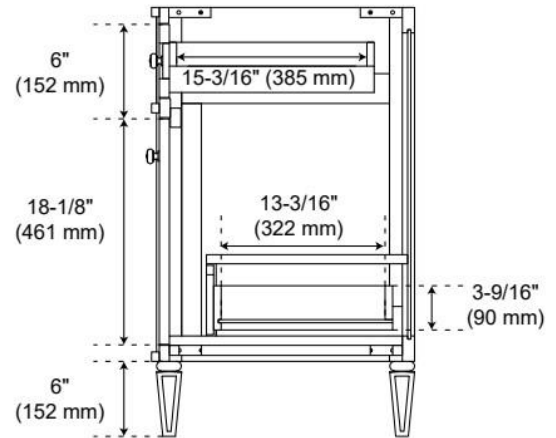

30" ELMDALE WHITE VANITY WITH OUTLET - VANITY CABINET ONLY

SKU: 561770

Code: SH66230087

FEATURES

Material: Wood
Product Finish: White
Number of Doors: 2
Number of Drawers: 2
Soft-Close Hinges: Yes
Soft-Close Slides: Yes
Full Extension Drawer Slides: Yes
Dovetail Drawers: Yes
Adjustable Shelves: No
Electrical Outlet: Yes
Hardware Finish: Polished Nickel
Hardware Material: Zinc
Built-In Adjusters: Yes

UL-962A, CAN/CSA-C22.2 No. 308, LISTED ID: BY213-D01

ADDITIONAL FEATURES

- Solid wood cabinet.
- Engineered wood panels.
- A built-in power box features two outlets and two USB ports.
- See Installation Instructions for directions to attach the vanity top and sink.
- All dimensions are ($\pm 1/2"$).

REVISED 3/23/2026

30" ELMDALE WHITE VANITY WITH OUTLET - VANITY CABINET ONLY

SKU: 561770

Code: SH66230087

REVISED 3/23/2026