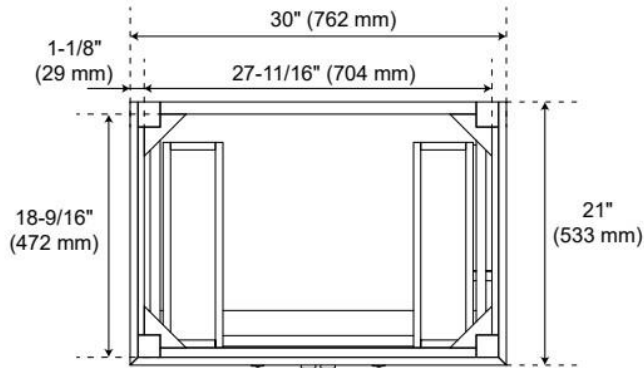

UL-962A, CAN/CSA-C22.2 No. 308, LISTED ID: BY213-D01

ADDITIONAL FEATURES

- Solid wood cabinet.
- Engineered wood panels.
- A built-in power box features two outlets and two USB ports.
- See Installation Instructions for directions to attach the vanity top and sink.
- All dimensions are ($\pm 1/2"$).

REVISED 3/23/2026

30" ELMDALE WHITE VANITY WITH OUTLET - VANITY CABINET ONLY

SKU: 561770

Code: SH66230087

REVISED 3/23/2026