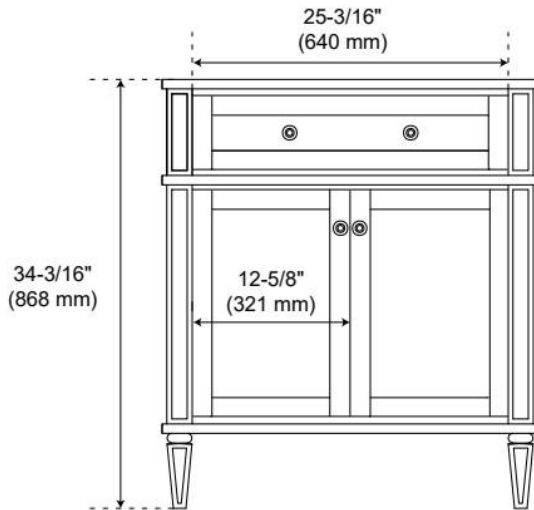

30" ELMDALE WHITE VANITY WITH OUTLET - VANITY CABINET ONLY

SKU: 561770

Code: SH66230087

FEATURES

Material: Wood
Product Finish: White
Number of Doors: 2
Number of Drawers: 2
Soft-Close Hinges: Yes
Soft-Close Slides: Yes
Full Extension Drawer Slides: Yes
Dovetail Drawers: Yes
Adjustable Shelves: No
Electrical Outlet: Yes
Hardware Finish: Polished Nickel
Hardware Material: Zinc
Built-In Adjusters: Yes

UL-962A, CAN/CSA-C22.2 No. 308, LISTED ID: BY213-D01

ADDITIONAL FEATURES

- Solid wood cabinet.
- Engineered wood panels.
- A built-in power box features two outlets and two USB ports.
- See Installation Instructions for directions to attach the vanity top and sink.
- All dimensions are ($\pm 1/2"$).

REVISED 3/23/2026

30" ELMDALE WHITE VANITY WITH OUTLET - VANITY CABINET ONLY

SKU: 561770

Code: SH66230087

REVISED 3/23/2026