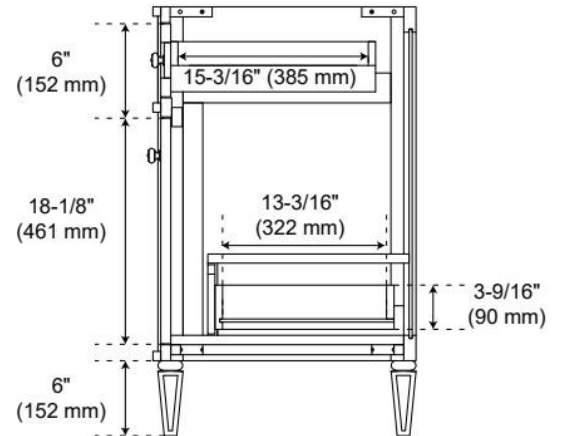

36" ELMDALE ANTIQUE BROWN VANITY WITH OUTLET - VANITY CABINET ONLY

SKU: 561772
Code: SH66236087

FEATURES

Material: Wood
Product Finish: Antique Brown
Number of Doors: 3
Number of Drawers: 3
Soft-Close Hinges: Yes
Soft-Close Slides: Yes
Full Extension Drawer Slides: Yes
Dovetail Drawers: Yes
Adjustable Shelves: No
Electrical Outlet: Yes
Hardware Finish: Antique Brass
Hardware Material: Brass
Built-In Adjusters: Yes

UL-962A, CAN/CSA-C22.2 No. 308, LISTED ID: BY213-D01

ADDITIONAL FEATURES

- Solid wood cabinet.
- Engineered wood panels.
- A built-in power box features two outlets and two USB ports.
- See Installation Instructions for directions to attach the vanity top and sink.
- All dimensions are ($\pm 1/2"$).

REVISED 3/23/2026

36" ELMDALE ANTIQUE BROWN VANITY WITH OUTLET - VANITY CABINET ONLY

SKU: 561772

Code: SH66236087

REVISED 3/23/2026