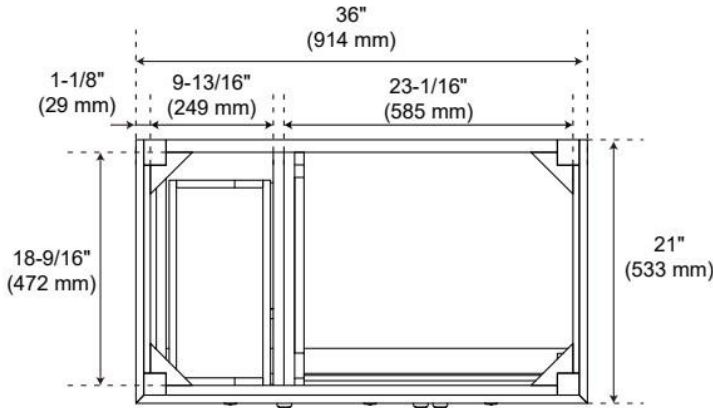

36" ELMDALE ANTIQUE BROWN VANITY WITH OUTLET - VANITY CABINET ONLY

SKU: 561772

Code: SH66236087

REVISED 3/23/2026