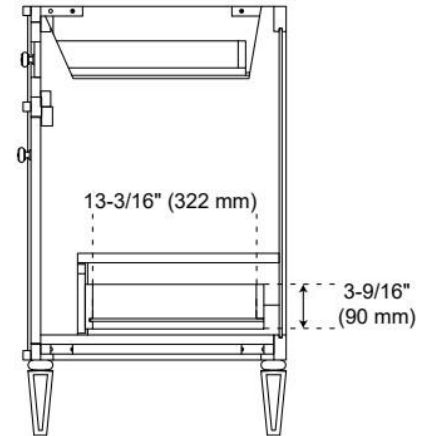

36" ELMDALE ANTIQUE BROWN VANITY WITH OUTLET - VANITY CABINET ONLY

SKU: 561772

Code: SH66236087

REVISED 3/23/2026