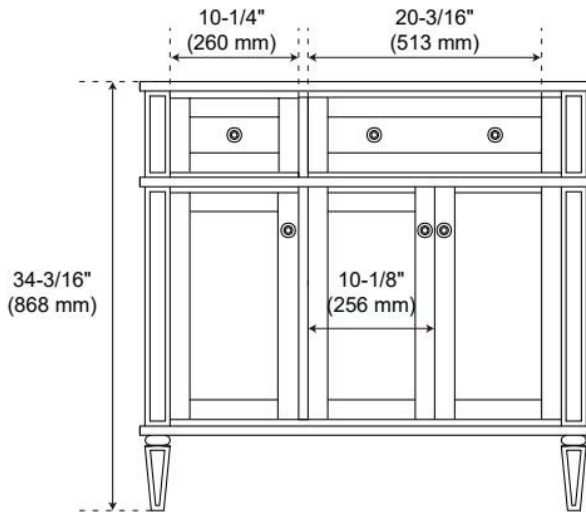

36" ELMDALE ANTIQUE BROWN VANITY WITH OUTLET - VANITY CABINET ONLY

SKU: 561772

Code: SH66236087

REVISED 3/23/2026