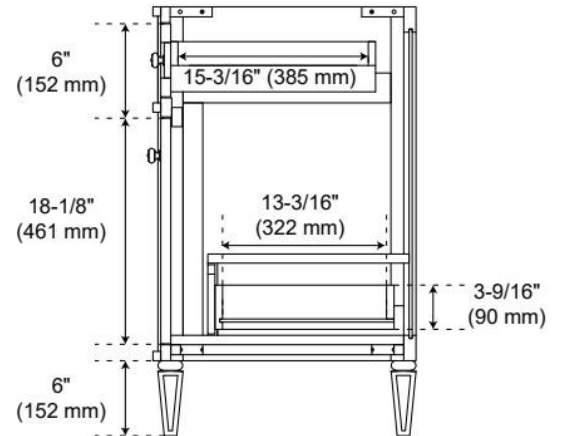

36" ELMDALE CHARCOAL BLACK VANITY WITH OUTLET - VANITY CABINET ONLY

SKU: 561774

Code: SH66236087

REVISED 3/23/2026