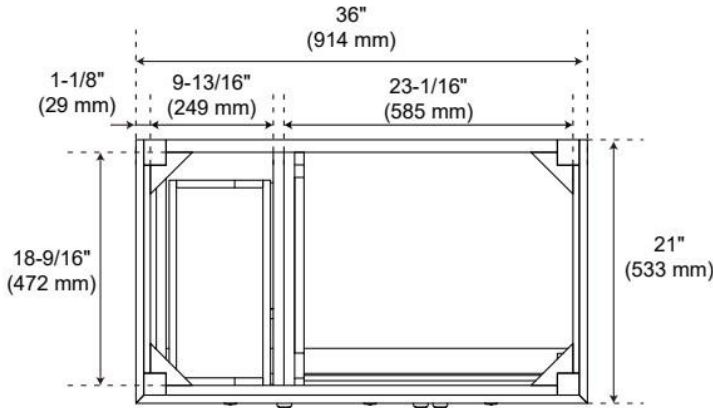

36" ELMDALE CHARCOAL BLACK VANITY WITH OUTLET - VANITY CABINET ONLY

SKU: 561774

Code: SH66236087

REVISED 3/23/2026