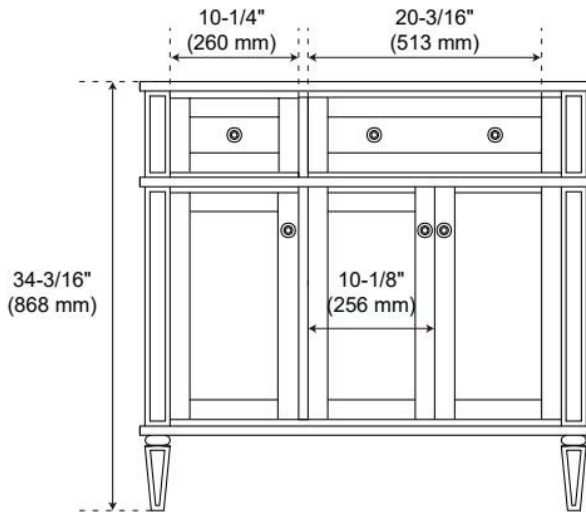

36" ELMDALE CHARCOAL BLACK VANITY WITH OUTLET - VANITY CABINET ONLY

SKU: 561774

Code: SH66236087

REVISED 3/23/2026