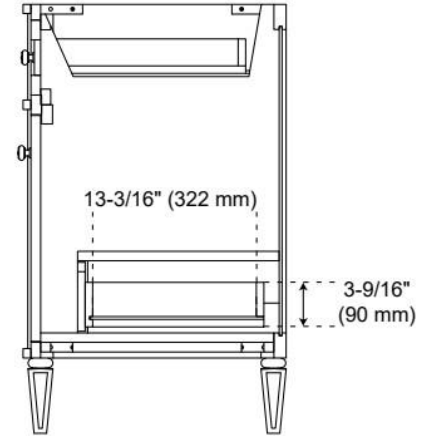

36" ELMDALE CHARCOAL BLACK VANITY WITH OUTLET - VANITY CABINET ONLY

SKU: 561774

Code: SH66236087

REVISED 3/23/2026