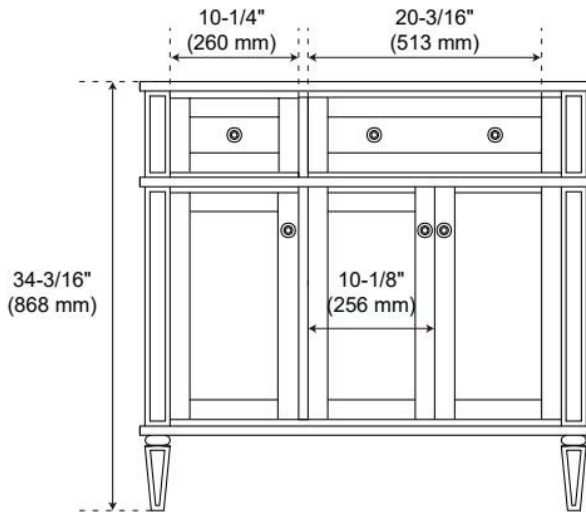

36" ELMDALE DARK OLIVE GREEN VANITY WITH OUTLET - VANITY CABINET ONLY

SKU: 561776

Code: SH66236087

REVISED 3/23/2026