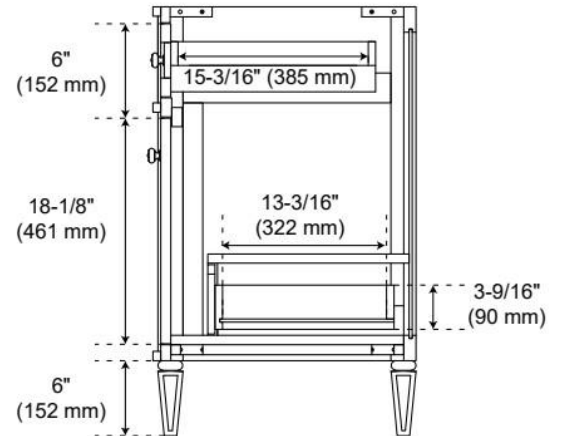

36" ELMDALE DARK OLIVE GREEN VANITY WITH OUTLET - VANITY CABINET ONLY

SKU: 561776

Code: SH66236087

REVISED 3/23/2026