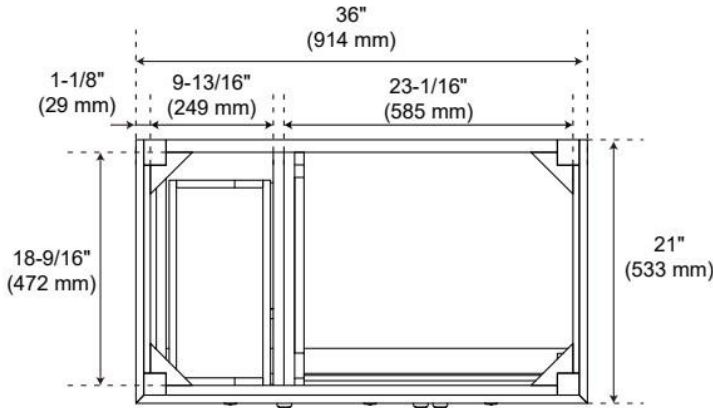

36" ELMDALE DARK OLIVE GREEN VANITY WITH OUTLET - VANITY CABINET ONLY

SKU: 561776

Code: SH66236087

REVISED 3/23/2026