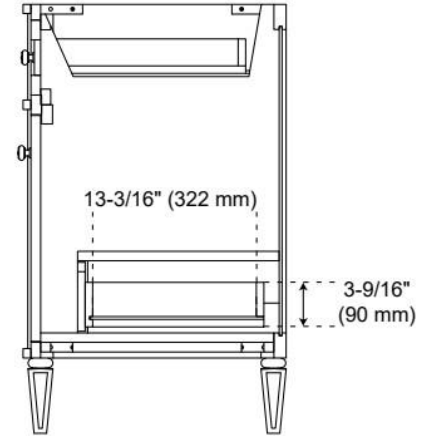

36" ELMDALE DARK OLIVE GREEN VANITY WITH OUTLET - VANITY CABINET ONLY

SKU: 561776

Code: SH66236087

REVISED 3/23/2026