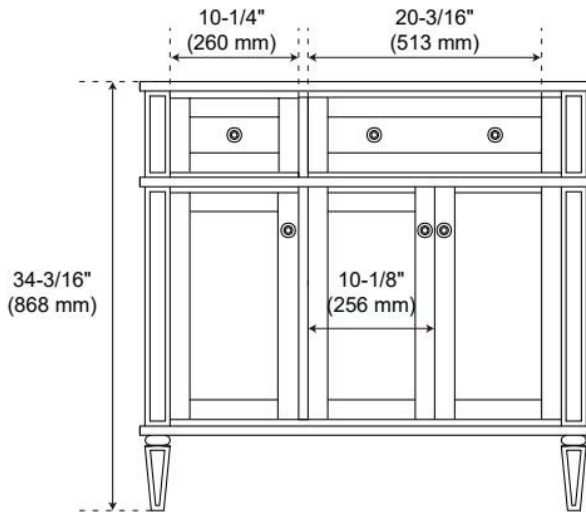

36" ELMDALE WHITE VANITY WITH OUTLET - VANITY CABINET ONLY

SKU: 561778

Code: SH66236087

REVISED 3/23/2026