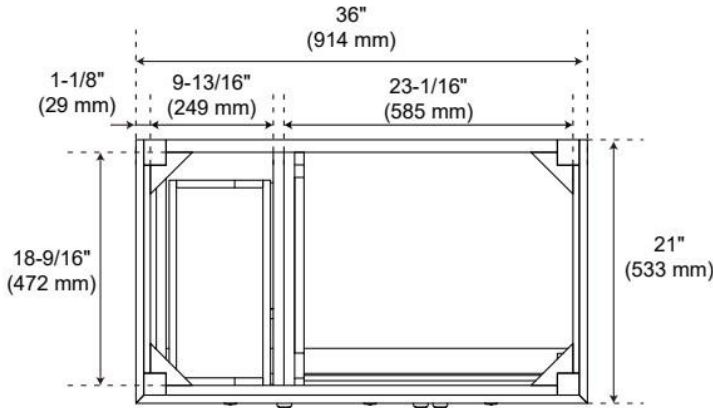

36" ELMDALE WHITE VANITY WITH OUTLET - VANITY CABINET ONLY

SKU: 561778

Code: SH66236087

FEATURES

Material: Wood
Product Finish: White
Number of Doors: 3
Number of Drawers: 3
Soft-Close Hinges: Yes
Soft-Close Slides: Yes
Full Extension Drawer Slides: Yes
Dovetail Drawers: Yes
Adjustable Shelves: No
Electrical Outlet: Yes
Hardware Finish: Polished Nickel
Hardware Material: Zinc
Built-In Adjusters: Yes

UL-962A, CAN/CSA-C22.2 No. 308, LISTED ID: BY213-D01

ADDITIONAL FEATURES

- Solid wood cabinet.
- Engineered wood panels.
- A built-in power box features two outlets and two USB ports.
- See Installation Instructions for directions to attach the vanity top and sink.
- All dimensions are ($\pm 1/2"$).

REVISED 3/23/2026

36" ELMDALE WHITE VANITY WITH OUTLET - VANITY CABINET ONLY

SKU: 561778

Code: SH66236087

REVISED 3/23/2026