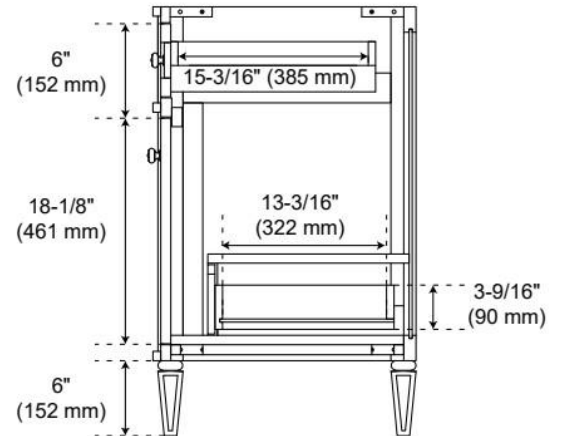

36" ELMDALE WHITE VANITY WITH OUTLET - VANITY CABINET ONLY

SKU: 561778

Code: SH66236087

FEATURES

Material: Wood
Product Finish: White
Number of Doors: 3
Number of Drawers: 3
Soft-Close Hinges: Yes
Soft-Close Slides: Yes
Full Extension Drawer Slides: Yes
Dovetail Drawers: Yes
Adjustable Shelves: No
Electrical Outlet: Yes
Hardware Finish: Polished Nickel
Hardware Material: Zinc
Built-In Adjusters: Yes

UL-962A, CAN/CSA-C22.2 No. 308, LISTED ID: BY213-D01

ADDITIONAL FEATURES

- Solid wood cabinet.
- Engineered wood panels.
- A built-in power box features two outlets and two USB ports.
- See Installation Instructions for directions to attach the vanity top and sink.
- All dimensions are ($\pm 1/2"$).

REVISED 3/23/2026

36" ELMDALE WHITE VANITY WITH OUTLET - VANITY CABINET ONLY

SKU: 561778

Code: SH66236087

REVISED 3/23/2026