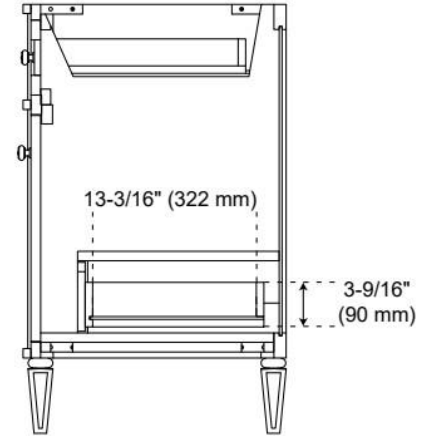

36" ELMDALE WHITE VANITY WITH OUTLET - VANITY CABINET ONLY

SKU: 561778

Code: SH66236087

FEATURES

Material: Wood
Product Finish: White
Number of Doors: 3
Number of Drawers: 3
Soft-Close Hinges: Yes
Soft-Close Slides: Yes
Full Extension Drawer Slides: Yes
Dovetail Drawers: Yes
Adjustable Shelves: No
Electrical Outlet: Yes
Hardware Finish: Polished Nickel
Hardware Material: Zinc
Built-In Adjusters: Yes

UL-962A, CAN/CSA-C22.2 No. 308, LISTED ID: BY213-D01

ADDITIONAL FEATURES

- Solid wood cabinet.
- Engineered wood panels.
- A built-in power box features two outlets and two USB ports.
- See Installation Instructions for directions to attach the vanity top and sink.
- All dimensions are ($\pm 1/2"$).

REVISED 3/23/2026

36" ELMDALE WHITE VANITY WITH OUTLET - VANITY CABINET ONLY

SKU: 561778

Code: SH66236087

REVISED 3/23/2026