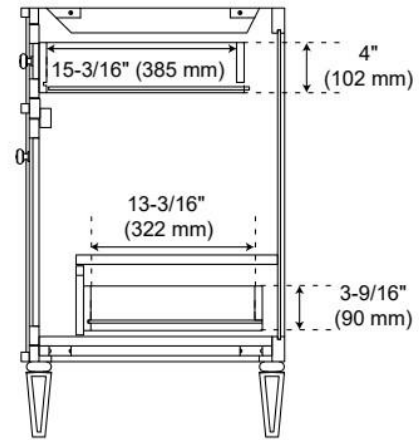

48" ELMDALE ANTIQUE BROWN VANITY WITH OUTLET - VANITY CABINET ONLY

SKU: 561780
Code: SH66248087

FEATURES

Material: Wood
Product Finish: Antique Brown
Number of Doors: 4
Number of Drawers: 6
Soft-Close Hinges: Yes
Soft-Close Slides: Yes
Full Extension Drawer Slides: Yes
Dovetail Drawers: Yes
Adjustable Shelves: No
Electrical Outlet: Yes
Hardware Finish: Antique Brass
Hardware Material: Brass
Built-In Adjusters: Yes

UL-962A, CAN/CSA-C22.2 No. 308, LISTED ID: BY213-D01

ADDITIONAL FEATURES

- Solid wood cabinet.
- Engineered wood panels.
- A built-in power box features two outlets and two USB ports.
- See Installation Instructions for directions to attach the vanity top and sink.
- All dimensions are ($\pm 1/2"$).

REVISED 3/23/2026

48" ELMDALE ANTIQUE BROWN VANITY WITH OUTLET - VANITY CABINET ONLY

SKU: 561780

Code: SH66248087

REVISED 3/23/2026