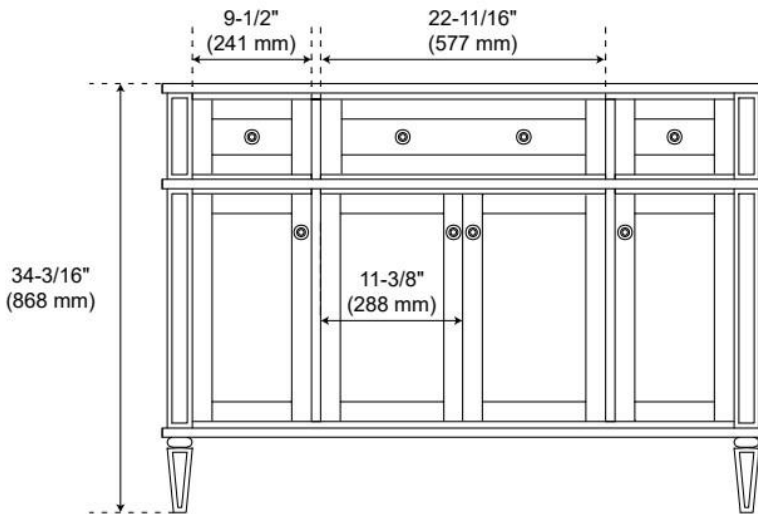

48" ELMDALE ANTIQUE BROWN VANITY WITH OUTLET - VANITY CABINET ONLY

SKU: 561780

Code: SH66248087

REVISED 3/23/2026