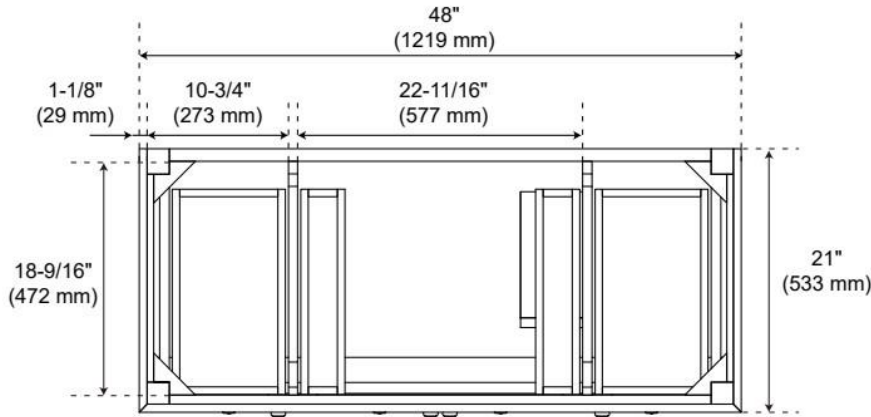

UL-962A, CAN/CSA-C22.2 No. 308, LISTED ID: BY213-D01

ADDITIONAL FEATURES

- Solid wood cabinet.
- Engineered wood panels.
- A built-in power box features two outlets and two USB ports.
- See Installation Instructions for directions to attach the vanity top and sink.
- All dimensions are ($\pm 1/2"$).

REVISED 3/23/2026

48" ELMDALE ANTIQUE BROWN VANITY WITH OUTLET - VANITY CABINET ONLY

SKU: 561780

Code: SH66248087

REVISED 3/23/2026