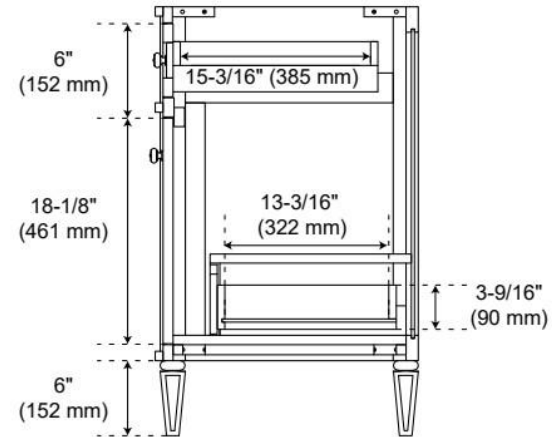

48" ELMDALE ANTIQUE BROWN VANITY WITH OUTLET - VANITY CABINET ONLY

SKU: 561780

Code: SH66248087

REVISED 3/23/2026