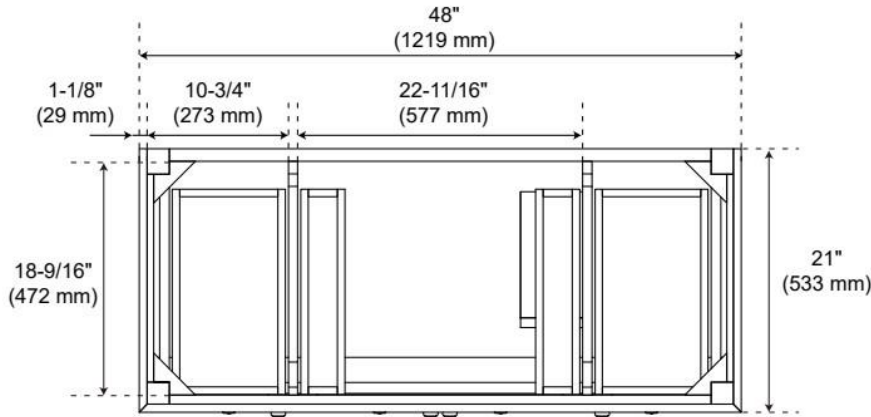

48" ELMDALE CHARCOAL BLACK VANITY WITH OUTLET - VANITY CABINET ONLY

SKU: 561782

Code: SH66248087

REVISED 3/23/2026