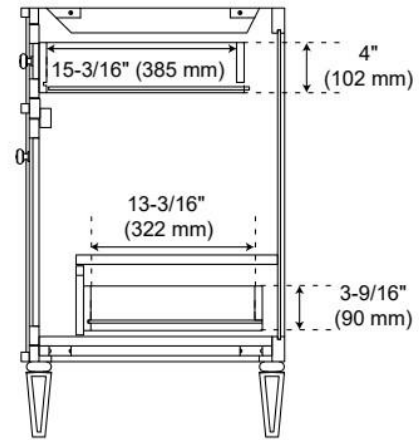

48" ELMDALE CHARCOAL BLACK VANITY WITH OUTLET - VANITY CABINET ONLY

SKU: 561782

Code: SH66248087

REVISED 3/23/2026