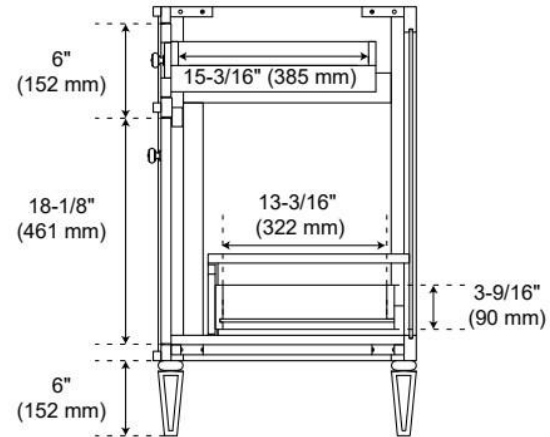

48" ELMDALE CHARCOAL BLACK VANITY WITH OUTLET - VANITY CABINET ONLY

SKU: 561782

Code: SH66248087

REVISED 3/23/2026