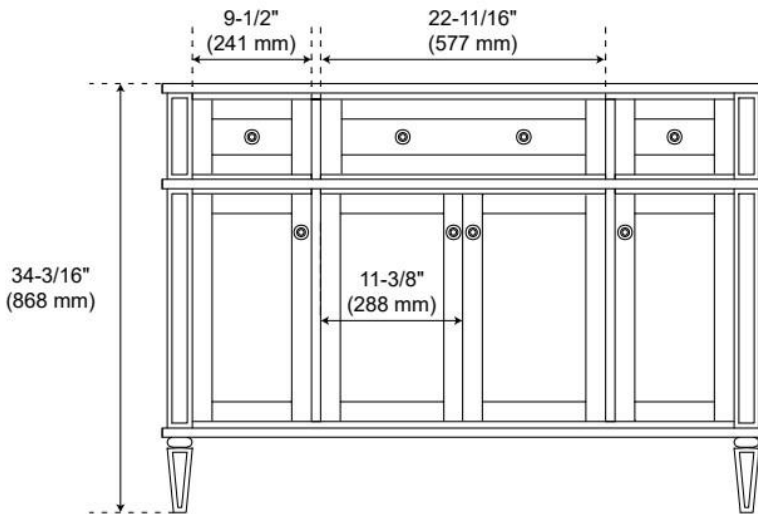

48" ELMDALE CHARCOAL BLACK VANITY WITH OUTLET - VANITY CABINET ONLY

SKU: 561782

Code: SH66248087

REVISED 3/23/2026