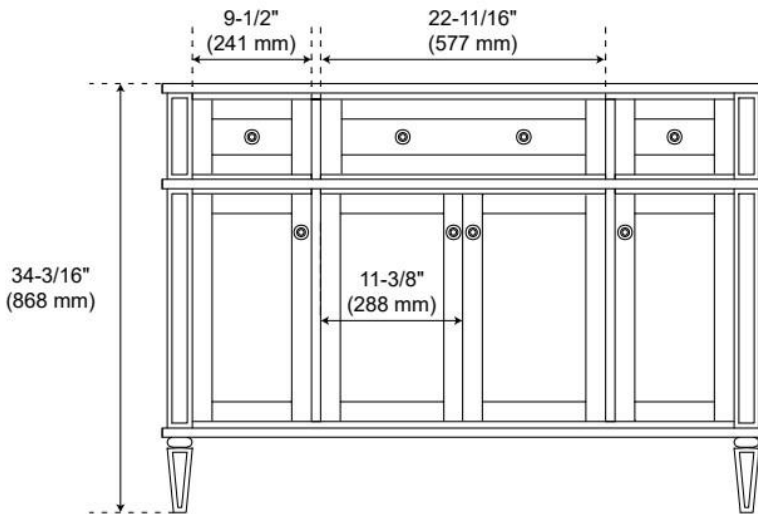

48" ELMDALE DARK OLIVE GREEN VANITY WITH OUTLET - VANITY CABINET ONLY

SKU: 561784

Code: SH66248087

REVISED 3/23/2026