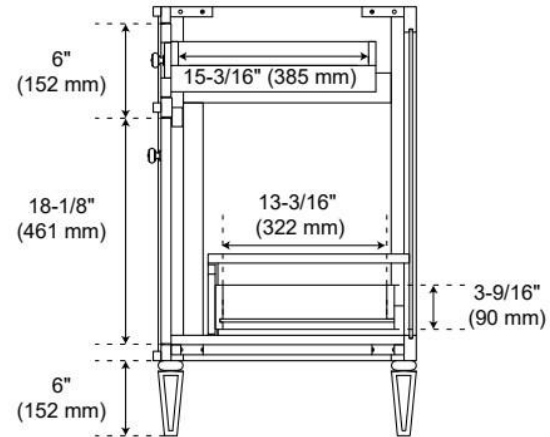

48" ELMDALE DARK OLIVE GREEN VANITY WITH OUTLET - VANITY CABINET ONLY

SKU: 561784

Code: SH66248087

REVISED 3/23/2026