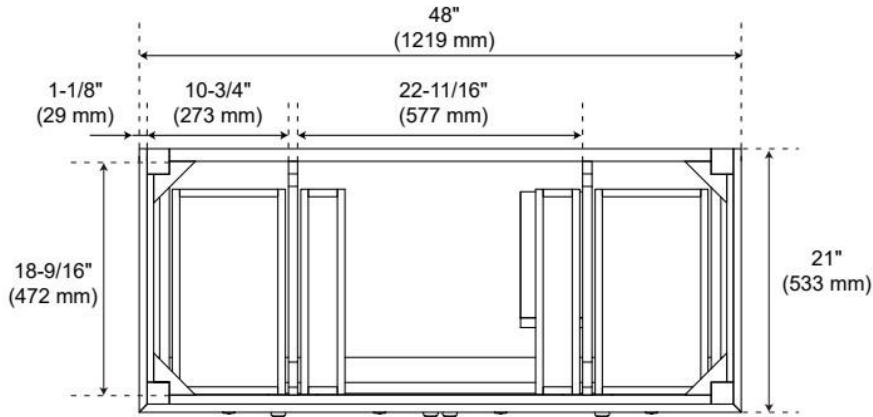

UL-962A, CAN/CSA-C22.2 No. 308, LISTED ID: BY213-D01

ADDITIONAL FEATURES

- Solid wood cabinet.
- Engineered wood panels.
- Matching wood knobs and feet.
- A built-in power box features two outlets and two USB ports.
- See Installation Instructions for directions to attach the vanity top and sink.
- All dimensions are ($\pm 1/2''$).

REVISED 3/23/2026

48" ELMDALE DARK OLIVE GREEN VANITY WITH OUTLET - VANITY CABINET ONLY

SKU: 561784

Code: SH66248087

REVISED 3/23/2026