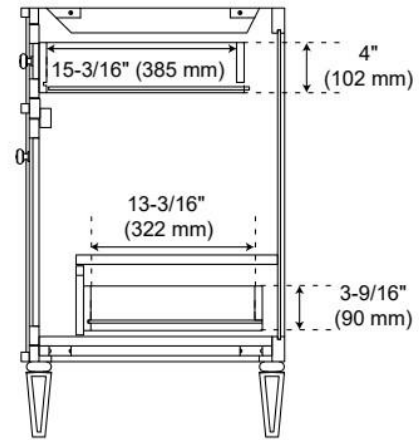

48" ELMDALE DARK OLIVE GREEN VANITY WITH OUTLET - VANITY CABINET ONLY

SKU: 561784
Code: SH66248087

FEATURES

Material: Wood
Product Finish: Dark Olive Green
Number of Doors: 4
Number of Drawers: 6
Soft-Close Hinges: Yes
Soft-Close Slides: Yes
Full Extension Drawer Slides: Yes
Dovetail Drawers: Yes
Adjustable Shelves: No
Electrical Outlet: Yes
Hardware Finish: Carob Brown
Hardware Material: Wood
Built-In Adjusters: Yes

UL-962A, CAN/CSA-C22.2 No. 308, LISTED ID: BY213-D01

ADDITIONAL FEATURES

- Solid wood cabinet.
- Engineered wood panels.
- Matching wood knobs and feet.
- A built-in power box features two outlets and two USB ports.
- See Installation Instructions for directions to attach the vanity top and sink.
- All dimensions are ($\pm 1/2''$).

REVISED 3/23/2026

48" ELMDALE DARK OLIVE GREEN VANITY WITH OUTLET - VANITY CABINET ONLY

SKU: 561784

Code: SH66248087

REVISED 3/23/2026