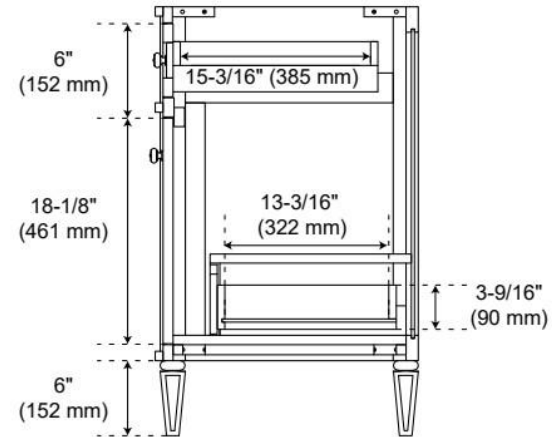

48" ELMDALE WHITE VANITY WITH OUTLET - VANITY CABINET ONLY

SKU: 561786

Code: SH66248087

FEATURES

Material: Wood
Product Finish: White
Number of Doors: 4
Number of Drawers: 6
Soft-Close Hinges: Yes
Soft-Close Slides: Yes
Full Extension Drawer Slides: Yes
Dovetail Drawers: Yes
Adjustable Shelves: No
Electrical Outlet: Yes
Hardware Finish: Polished Nickel
Hardware Material: Zinc
Built-In Adjusters: Yes

UL-962A, CAN/CSA-C22.2 No. 308, LISTED ID: BY213-D01

ADDITIONAL FEATURES

- Solid wood cabinet.
- Engineered wood panels.
- A built-in power box features two outlets and two USB ports.
- See Installation Instructions for directions to attach the vanity top and sink.
- All dimensions are ($\pm 1/2"$).

REVISED 3/23/2026

48" ELMDALE WHITE VANITY WITH OUTLET - VANITY CABINET ONLY

SKU: 561786

Code: SH66248087

REVISED 3/23/2026