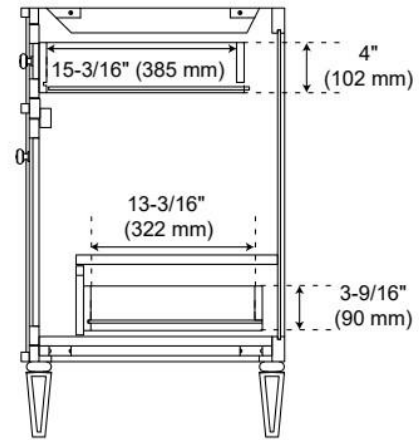

48" ELMDALE WHITE VANITY WITH OUTLET - VANITY CABINET ONLY

SKU: 561786

Code: SH66248087

FEATURES

Material: Wood
Product Finish: White
Number of Doors: 4
Number of Drawers: 6
Soft-Close Hinges: Yes
Soft-Close Slides: Yes
Full Extension Drawer Slides: Yes
Dovetail Drawers: Yes
Adjustable Shelves: No
Electrical Outlet: Yes
Hardware Finish: Polished Nickel
Hardware Material: Zinc
Built-In Adjusters: Yes

UL-962A, CAN/CSA-C22.2 No. 308, LISTED ID: BY213-D01

ADDITIONAL FEATURES

- Solid wood cabinet.
- Engineered wood panels.
- A built-in power box features two outlets and two USB ports.
- See Installation Instructions for directions to attach the vanity top and sink.
- All dimensions are ($\pm 1/2"$).

REVISED 3/23/2026

48" ELMDALE WHITE VANITY WITH OUTLET - VANITY CABINET ONLY

SKU: 561786

Code: SH66248087

REVISED 3/23/2026