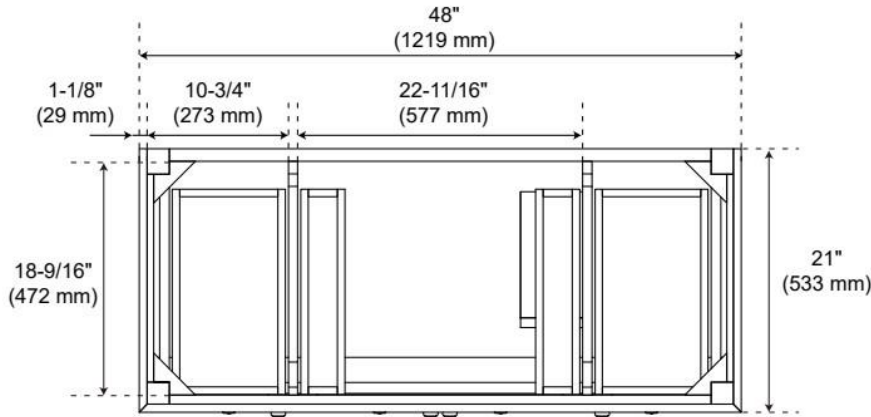

UL-962A, CAN/CSA-C22.2 No. 308, LISTED ID: BY213-D01

ADDITIONAL FEATURES

- Solid wood cabinet.
- Engineered wood panels.
- A built-in power box features two outlets and two USB ports.
- See Installation Instructions for directions to attach the vanity top and sink.
- All dimensions are ($\pm 1/2"$).

REVISED 3/23/2026

48" ELMDALE WHITE VANITY WITH OUTLET - VANITY CABINET ONLY

SKU: 561786

Code: SH66248087

REVISED 3/23/2026