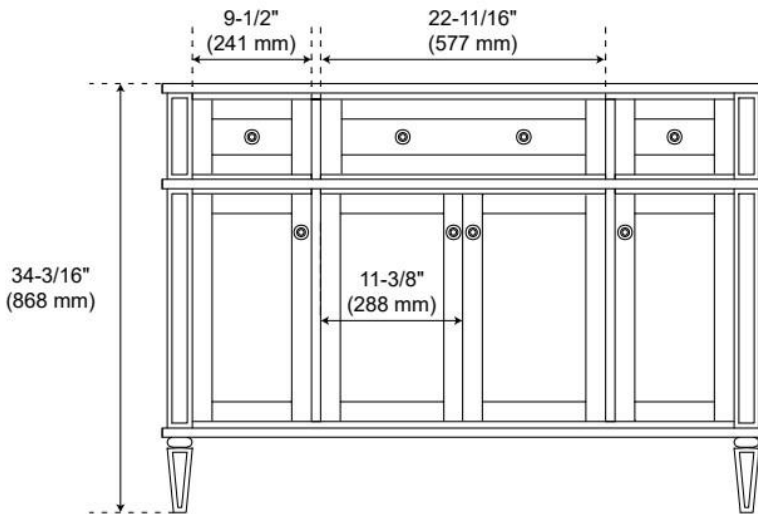

48" ELMDALE WHITE VANITY WITH OUTLET - VANITY CABINET ONLY

SKU: 561786

Code: SH66248087

REVISED 3/23/2026