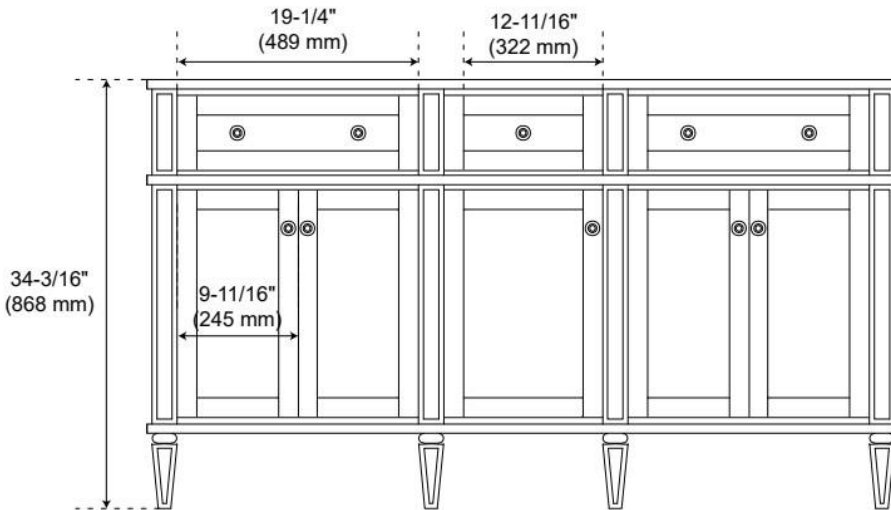

60" ELMDALE ANTIQUE BROWN DOUBLE VANITY WITH OUTLETS - VANITY CABINET ONLY

SKU: 561788

Code: SH66260087

REVISED 3/23/2026