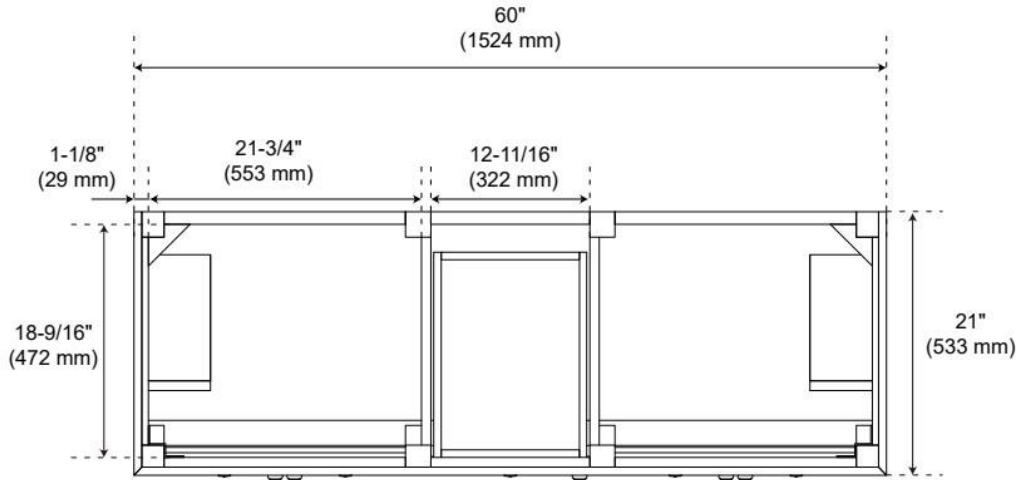

60" ELMDALE ANTIQUE BROWN DOUBLE VANITY WITH OUTLETS - VANITY CABINET ONLY

SKU: 561788

Code: SH66260087

FEATURES

Material: Wood
Product Finish: Antique Brown
Number of Doors: 5
Number of Drawers: 4
Soft-Close Hinges: Yes
Soft-Close Slides: Yes
Full Extension Drawer Slides: Yes
Dovetail Drawers: Yes
Adjustable Shelves: No
Electrical Outlet: Yes
Hardware Finish: Antique Brass
Hardware Material: Brass
Built-In Adjusters: Yes

UL-962A, CAN/CSA-C22.2 No. 308, LISTED ID: BY213-D01

ADDITIONAL FEATURES

- Solid wood cabinet.
- Engineered wood panels.
- Two built-in power boxes feature two outlets and two USB ports.
- See Installation Instructions for directions to attach the vanity top and sink.
- All dimensions are ($\pm 1/2"$).

REVISED 3/23/2026

60" ELMDALE ANTIQUE BROWN DOUBLE VANITY WITH OUTLETS - VANITY CABINET ONLY

SKU: 561788

Code: SH66260087

REVISED 3/23/2026