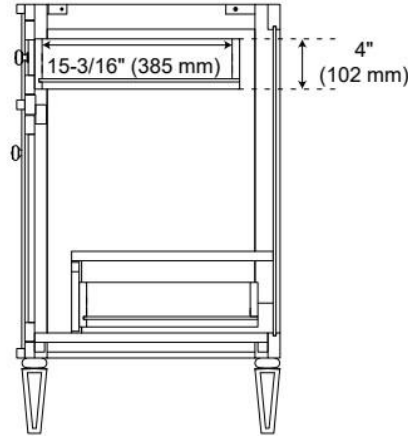

60" ELMDALE ANTIQUE BROWN DOUBLE VANITY WITH OUTLETS - VANITY CABINET ONLY

SKU: 561788

Code: SH66260087

FEATURES

Material: Wood
Product Finish: Antique Brown
Number of Doors: 5
Number of Drawers: 4
Soft-Close Hinges: Yes
Soft-Close Slides: Yes
Full Extension Drawer Slides: Yes
Dovetail Drawers: Yes
Adjustable Shelves: No
Electrical Outlet: Yes
Hardware Finish: Antique Brass
Hardware Material: Brass
Built-In Adjusters: Yes

UL-962A, CAN/CSA-C22.2 No. 308, LISTED ID: BY213-D01

ADDITIONAL FEATURES

- Solid wood cabinet.
- Engineered wood panels.
- Two built-in power boxes feature two outlets and two USB ports.
- See Installation Instructions for directions to attach the vanity top and sink.
- All dimensions are ($\pm 1/2"$).

REVISED 3/23/2026

60" ELMDALE ANTIQUE BROWN DOUBLE VANITY WITH OUTLETS - VANITY CABINET ONLY

SKU: 561788

Code: SH66260087

REVISED 3/23/2026