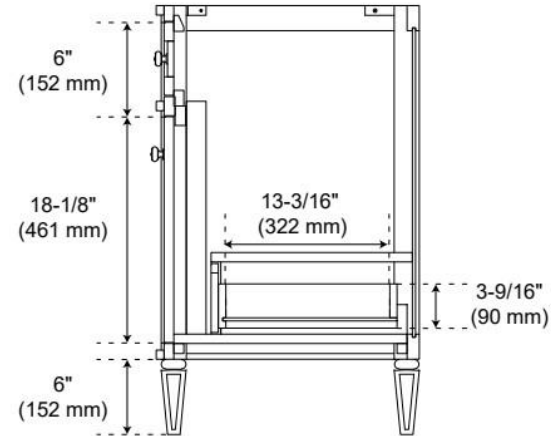

60" ELMDALE ANTIQUE BROWN DOUBLE VANITY WITH OUTLETS - VANITY CABINET ONLY

SKU: 561788

Code: SH66260087

FEATURES

Material: Wood
Product Finish: Antique Brown
Number of Doors: 5
Number of Drawers: 4
Soft-Close Hinges: Yes
Soft-Close Slides: Yes
Full Extension Drawer Slides: Yes
Dovetail Drawers: Yes
Adjustable Shelves: No
Electrical Outlet: Yes
Hardware Finish: Antique Brass
Hardware Material: Brass
Built-In Adjusters: Yes

UL-962A, CAN/CSA-C22.2 No. 308, LISTED ID: BY213-D01

ADDITIONAL FEATURES

- Solid wood cabinet.
- Engineered wood panels.
- Two built-in power boxes feature two outlets and two USB ports.
- See Installation Instructions for directions to attach the vanity top and sink.
- All dimensions are ($\pm 1/2"$).

REVISED 3/23/2026

60" ELMDALE ANTIQUE BROWN DOUBLE VANITY WITH OUTLETS - VANITY CABINET ONLY

SKU: 561788

Code: SH66260087

REVISED 3/23/2026