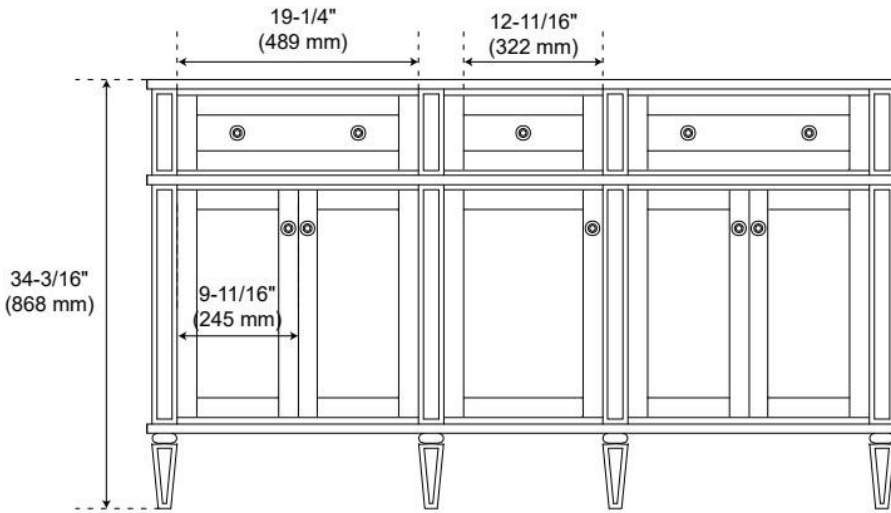

60" ELMDALE DARK OLIVE GREEN DOUBLE VANITY WITH OUTLETS - VANITY CABINET ONLY

SKU: 561792

Code: SH66260087

REVISED 3/23/2026