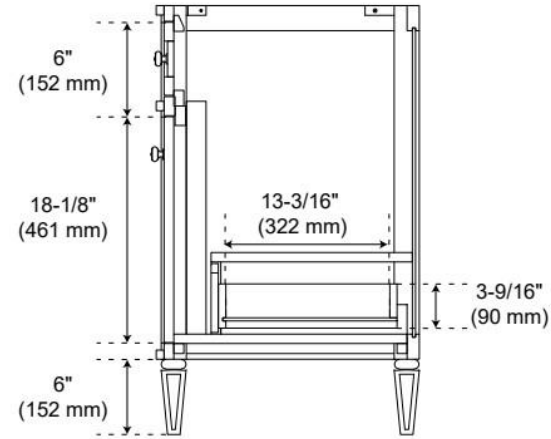

60" ELMDALE DARK OLIVE GREEN DOUBLE VANITY WITH OUTLETS - VANITY CABINET ONLY

SKU: 561792

Code: SH66260087

REVISED 3/23/2026