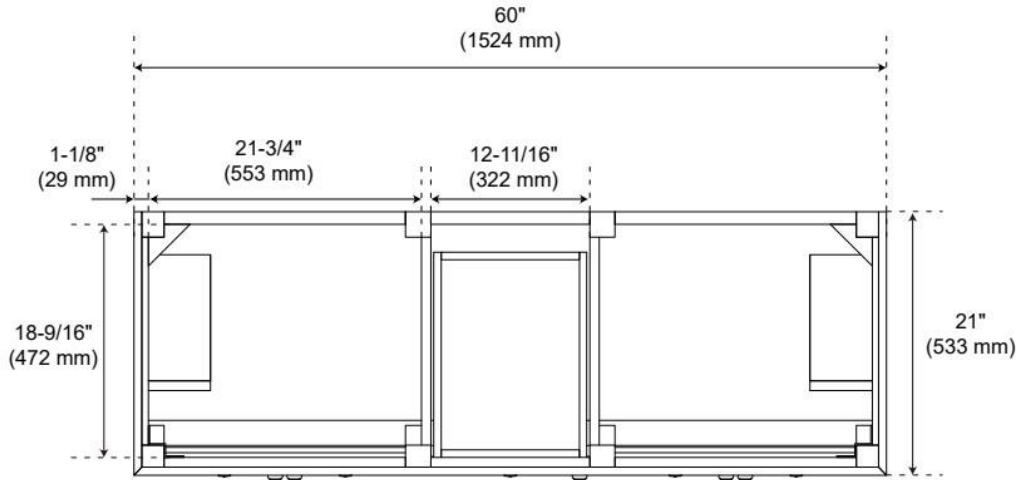

60" ELMDALE DARK OLIVE GREEN DOUBLE VANITY WITH OUTLETS - VANITY CABINET ONLY

SKU: 561792

Code: SH66260087

REVISED 3/23/2026