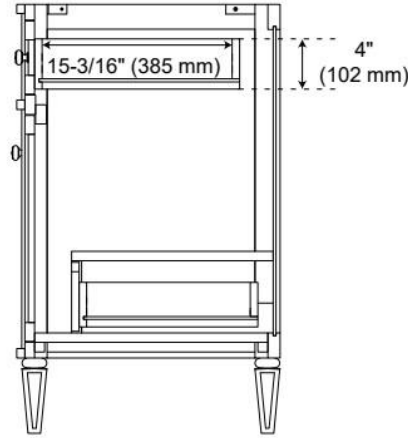

60" ELMDALE DARK OLIVE GREEN DOUBLE VANITY WITH OUTLETS - VANITY CABINET ONLY

SKU: 561792

Code: SH66260087

REVISED 3/23/2026