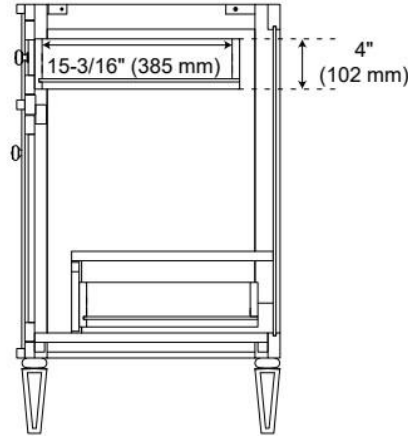

60" ELMDALE WHITE DOUBLE VANITY WITH OUTLETS - VANITY CABINET ONLY

SKU: 561794

Code: SH66260087

FEATURES

Material: Wood
Product Finish: White
Number of Doors: 5
Number of Drawers: 4
Soft-Close Hinges: Yes
Soft-Close Slides: Yes
Full Extension Drawer Slides: Yes
Dovetail Drawers: Yes
Adjustable Shelves: No
Electrical Outlet: Yes
Hardware Finish: Polished Nickel
Hardware Material: Zinc
Built-In Adjusters: Yes

UL-962A, CAN/CSA-C22.2 No. 308, LISTED ID: BY213-D01

ADDITIONAL FEATURES

- Solid wood cabinet.
- Engineered wood panels.
- Two built-in power boxes feature two outlets and two USB ports.
- See Installation Instructions for directions to attach the vanity top and sink.
- All dimensions are ($\pm 1/2"$).

REVISED 3/23/2026

60" ELMDALE WHITE DOUBLE VANITY WITH OUTLETS - VANITY CABINET ONLY

SKU: 561794

Code: SH66260087

REVISED 3/23/2026