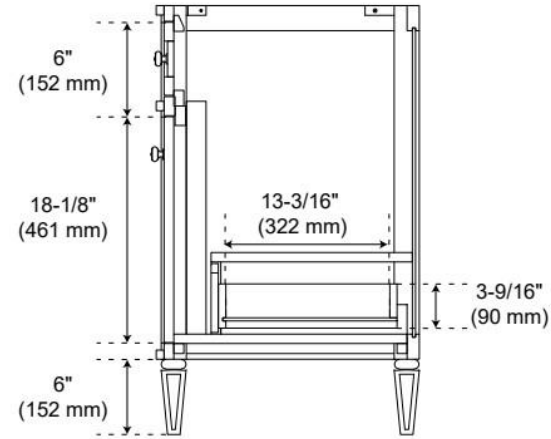

60" ELMDALE WHITE DOUBLE VANITY WITH OUTLETS - VANITY CABINET ONLY

SKU: 561794

Code: SH66260087

FEATURES

Material: Wood
Product Finish: White
Number of Doors: 5
Number of Drawers: 4
Soft-Close Hinges: Yes
Soft-Close Slides: Yes
Full Extension Drawer Slides: Yes
Dovetail Drawers: Yes
Adjustable Shelves: No
Electrical Outlet: Yes
Hardware Finish: Polished Nickel
Hardware Material: Zinc
Built-In Adjusters: Yes

UL-962A, CAN/CSA-C22.2 No. 308, LISTED ID: BY213-D01

ADDITIONAL FEATURES

- Solid wood cabinet.
- Engineered wood panels.
- Two built-in power boxes feature two outlets and two USB ports.
- See Installation Instructions for directions to attach the vanity top and sink.
- All dimensions are ($\pm 1/2"$).

REVISED 3/23/2026

60" ELMDALE WHITE DOUBLE VANITY WITH OUTLETS - VANITY CABINET ONLY

SKU: 561794

Code: SH66260087

REVISED 3/23/2026