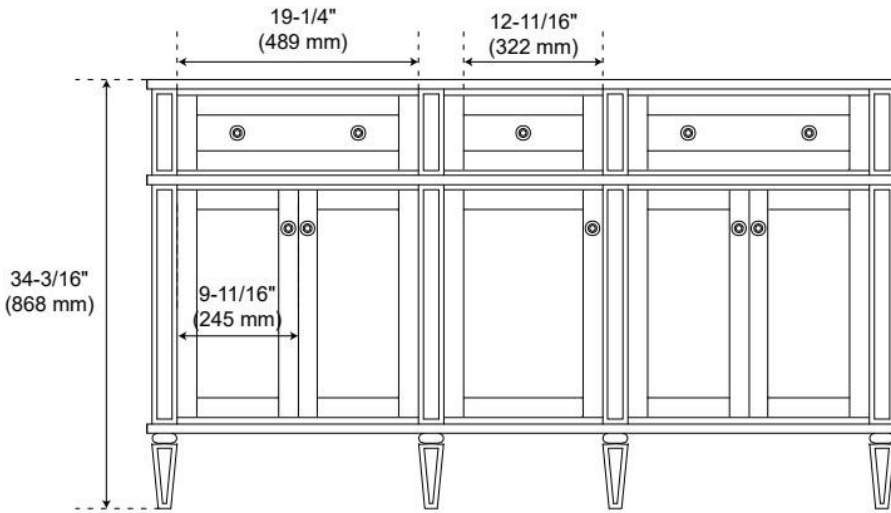

60" ELMDALE WHITE DOUBLE VANITY WITH OUTLETS - VANITY CABINET ONLY

SKU: 561794

Code: SH66260087

REVISED 3/23/2026