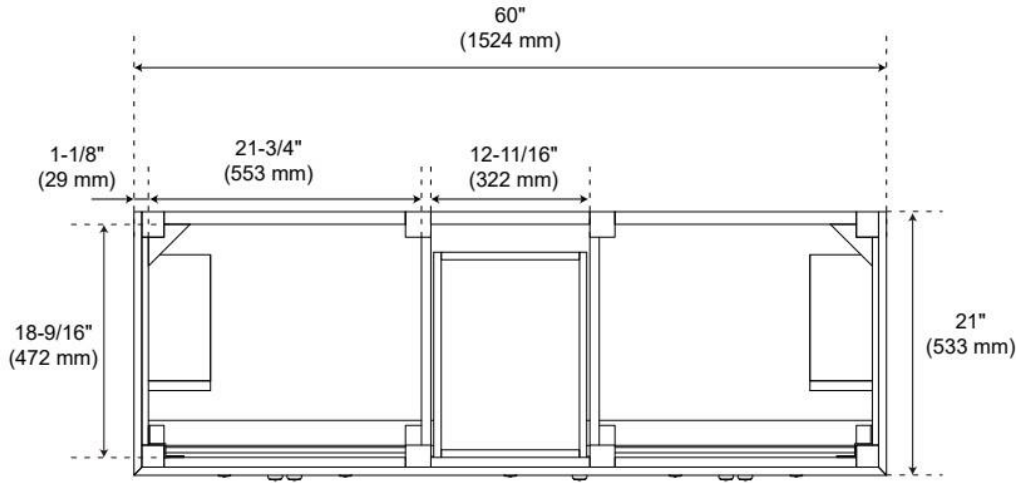

60" ELMDALE WHITE DOUBLE VANITY WITH OUTLETS - VANITY CABINET ONLY

SKU: 561794

Code: SH66260087

FEATURES

Material: Wood
Product Finish: White
Number of Doors: 5
Number of Drawers: 4
Soft-Close Hinges: Yes
Soft-Close Slides: Yes
Full Extension Drawer Slides: Yes
Dovetail Drawers: Yes
Adjustable Shelves: No
Electrical Outlet: Yes
Hardware Finish: Polished Nickel
Hardware Material: Zinc
Built-In Adjusters: Yes

UL-962A, CAN/CSA-C22.2 No. 308, LISTED ID: BY213-D01

ADDITIONAL FEATURES

- Solid wood cabinet.
- Engineered wood panels.
- Two built-in power boxes feature two outlets and two USB ports.
- See Installation Instructions for directions to attach the vanity top and sink.
- All dimensions are ($\pm 1/2"$).

REVISED 3/23/2026

60" ELMDALE WHITE DOUBLE VANITY WITH OUTLETS - VANITY CABINET ONLY

SKU: 561794

Code: SH66260087

REVISED 3/23/2026