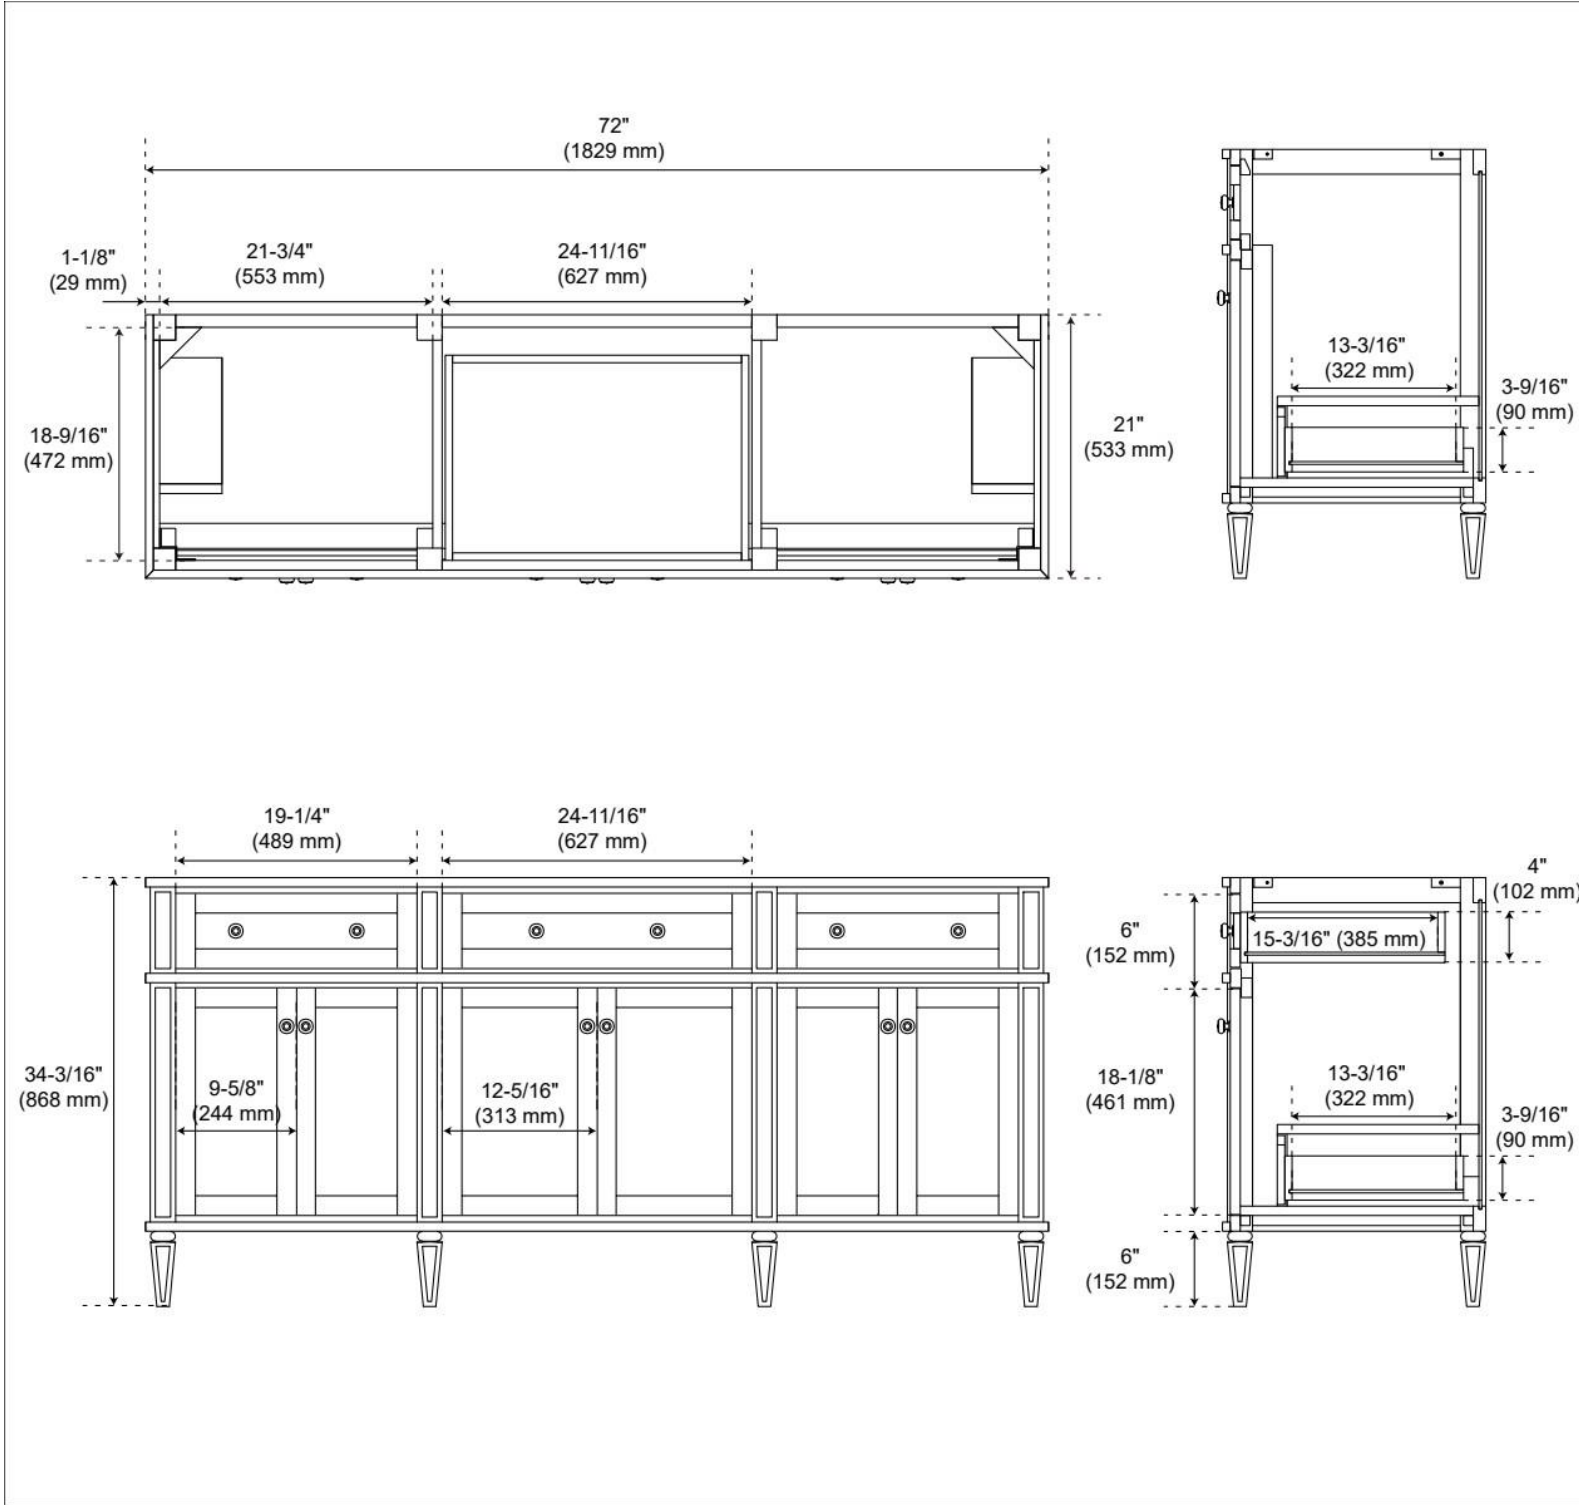

72" ELMDALE DARK OLIVE GREEN DOUBLE VANITY WITH OUTLETS - VANITY CABINET ONLY

SKU: 561800
Code: SH66272087

FEATURES

Material: Wood
Product Finish: Dark Olive Green
Number of Doors: 6
Number of Drawers: 4
Soft-Close Hinges: Yes
Soft-Close Slides: Yes
Full Extension Drawer Slides: Yes
Dovetail Drawers: Yes
Adjustable Shelves: No
Electrical Outlet: Yes
Hardware Finish: Carob Brown
Hardware Material: Wood
Built-In Adjusters: Yes

UL-962A, CAN/CSA-C22.2 No. 308, LISTED ID: BY213-D01

ADDITIONAL FEATURES

- Solid wood cabinet.
- Engineered wood panels.
- Matching wood knobs and feet.
- Two built-in power boxes feature two outlets and two USB ports.
- See Installation Instructions for directions to attach the vanity top and sink.
- All dimensions are ($\pm 1/2$ ").

REVISED 3/23/2026

72" ELMDALE DARK OLIVE GREEN DOUBLE VANITY WITH OUTLETS - VANITY CABINET ONLY

SKU: 561800

Code: SH66272087

REVISED 3/23/2026