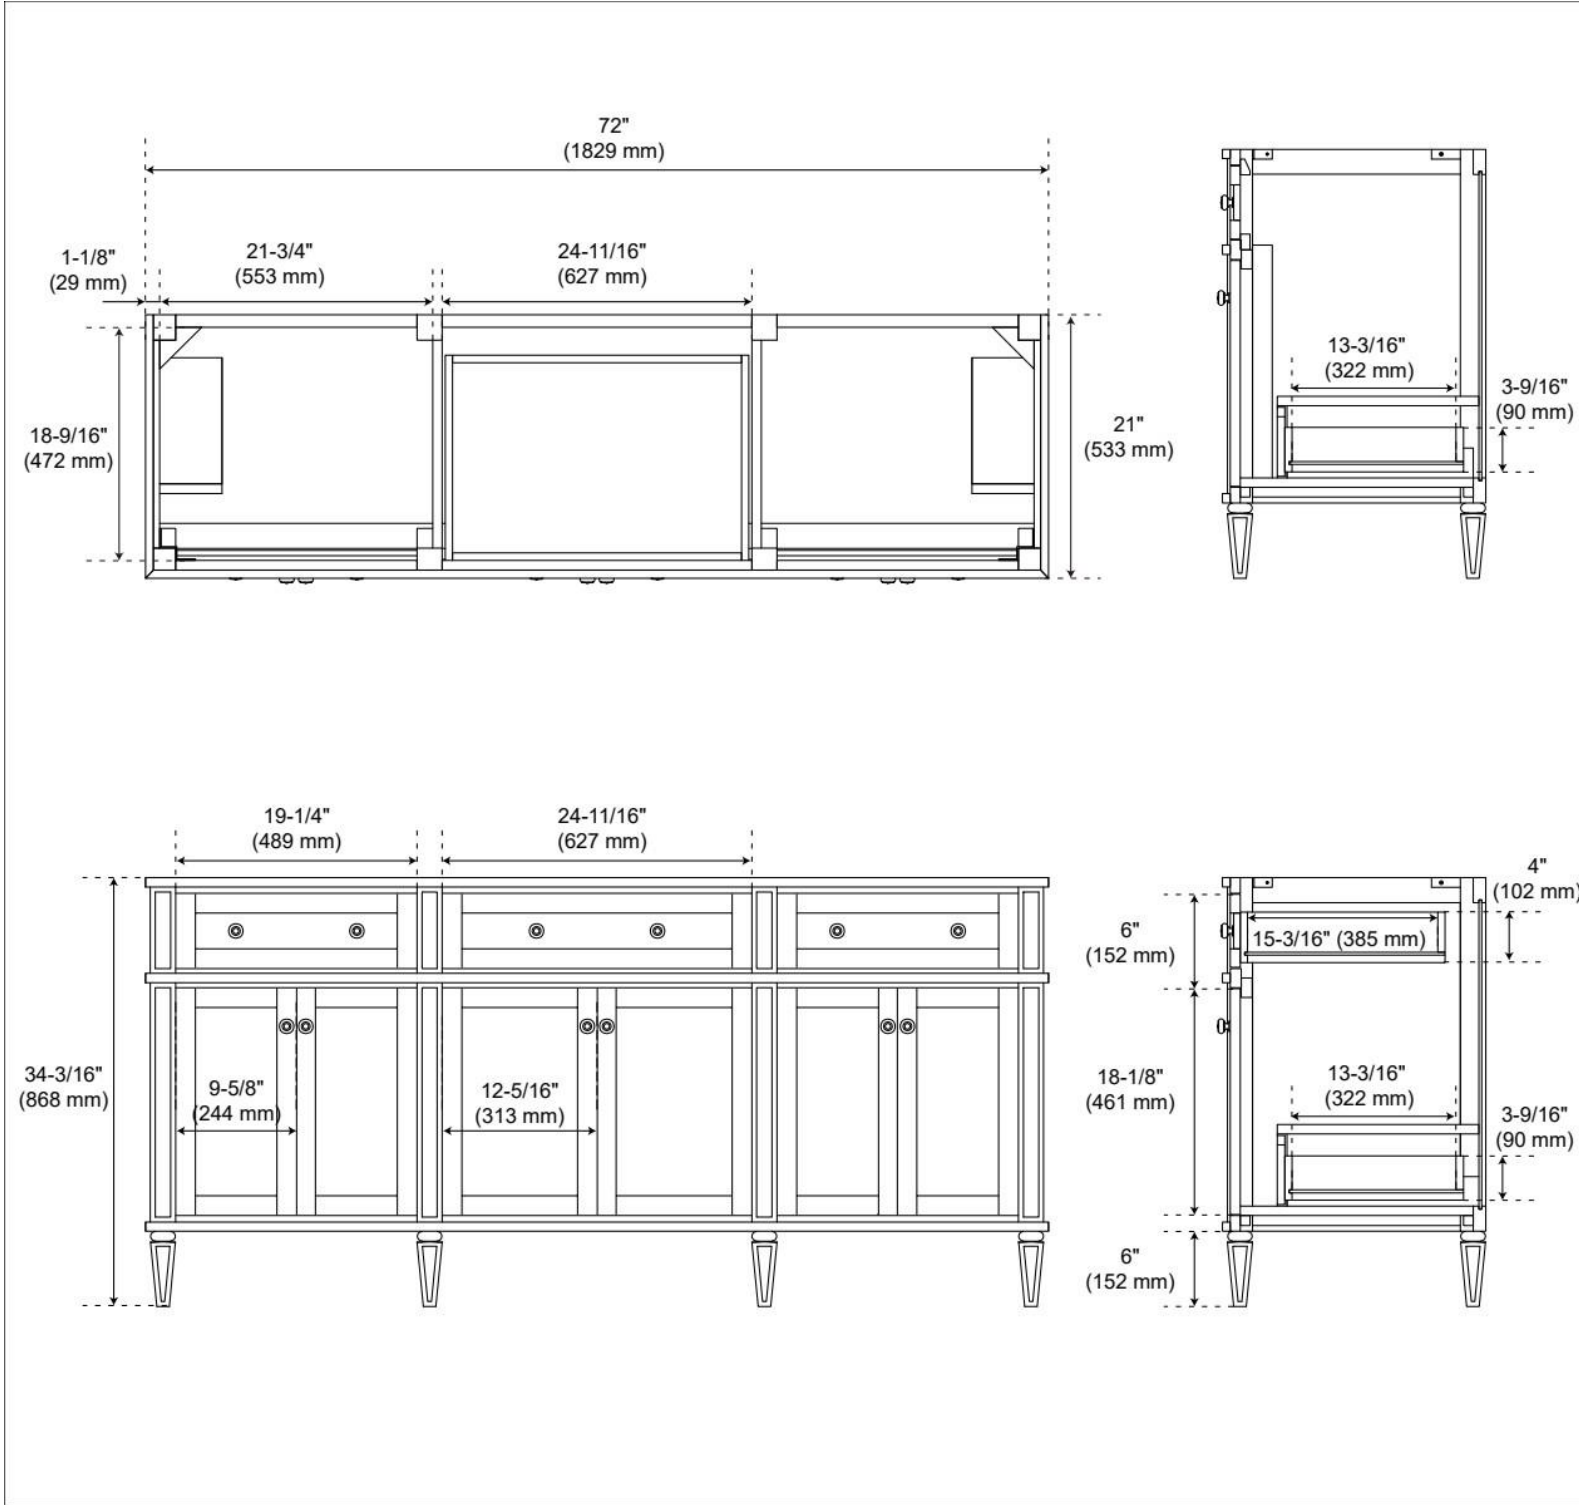

72" ELMDALE WHITE DOUBLE VANITY WITH OUTLETS - VANITY CABINET ONLY

SKU: 561802

Code: SH66272087

FEATURES

Material: Wood
Product Finish: White
Number of Doors: 6
Number of Drawers: 4
Soft-Close Hinges: Yes
Soft-Close Slides: Yes
Full Extension Drawer Slides: Yes
Dovetail Drawers: Yes
Adjustable Shelves: No
Electrical Outlet: Yes
Hardware Finish: Polished Nickel
Hardware Material: Zinc
Built-In Adjusters: Yes

UL-962A, CAN/CSA-C22.2 No. 308, LISTED ID: BY213-D01

ADDITIONAL FEATURES

- Solid wood cabinet.
- Engineered wood panels.
- Two built-in power boxes feature two outlets and two USB ports.
- See Installation Instructions for directions to attach the vanity top and sink.
- All dimensions are ($\pm 1/2"$).

REVISED 3/23/2026

72" ELMDALE WHITE DOUBLE VANITY WITH OUTLETS - VANITY CABINET ONLY

SKU: 561802

Code: SH66272087

REVISED 3/23/2026