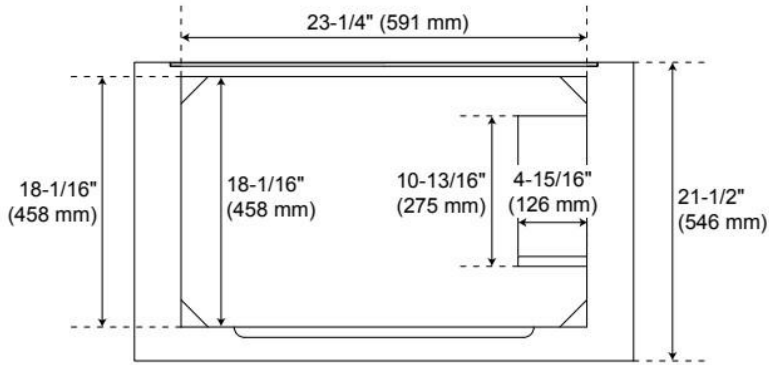

30" THEROUX VANITY WITH OUTLET - TAWNY BROWN - VANITY CABINET ONLY

SKU: 562330

Code: SH66131058

REVISED 4/1/2026