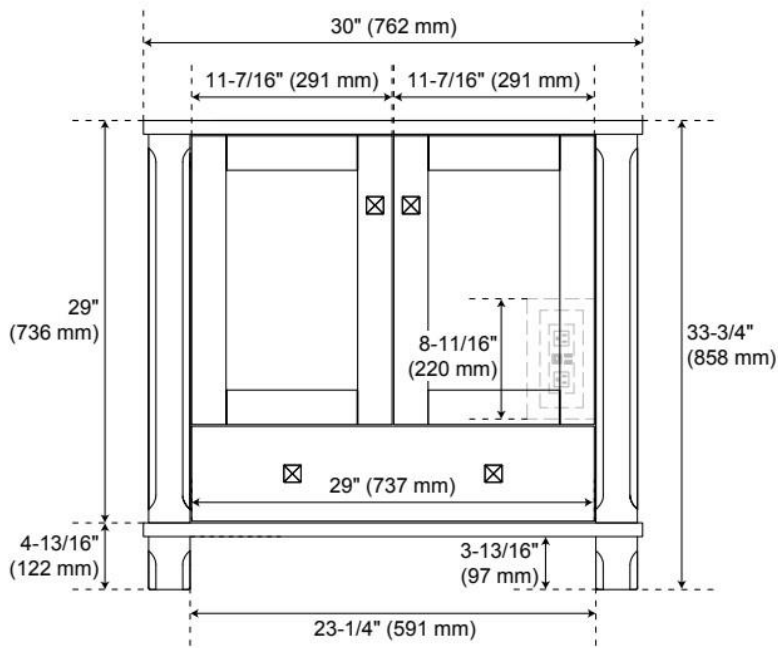

30" THEROUX VANITY WITH OUTLET - TAWNY BROWN - VANITY CABINET ONLY

SKU: 562330

Code: SH66131058

REVISED 4/1/2026