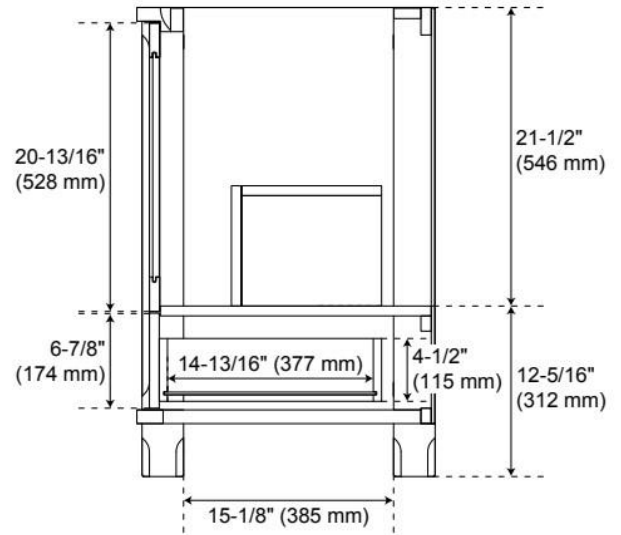

UL-962A, CAN/CSA-C22.2 No. 308

ADDITIONAL FEATURES

- Wood frame with engineered wood panels.
- A built-in power box features two outlets and two USB ports.
- See Installation Instructions for directions to attach the vanity top and sink.
- All dimensions are ($\pm 1/2$ ").

REVISED 4/1/2026

30" THEROUX VANITY WITH OUTLET - TAWNY BROWN - VANITY CABINET ONLY

SKU: 562330

Code: SH66131058

REVISED 4/1/2026