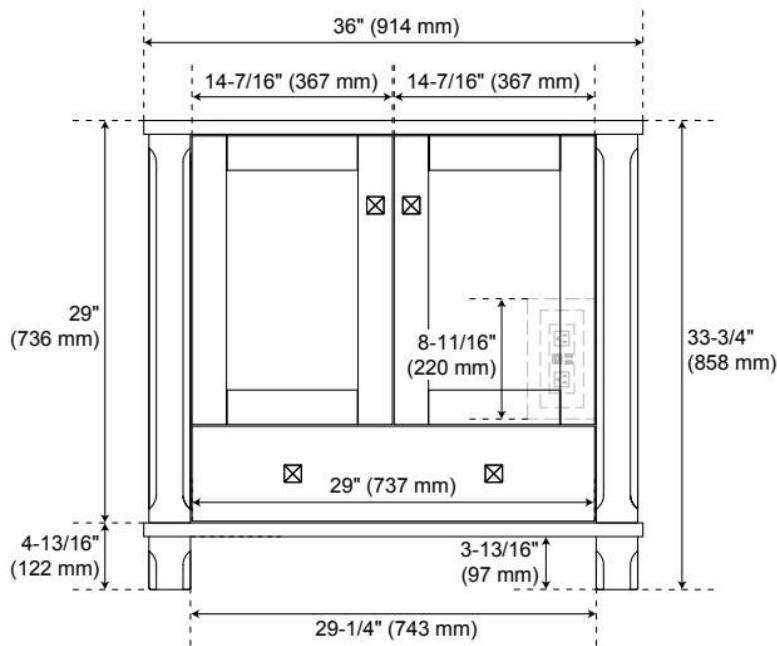

36" THEROUX VANITY WITH OUTLET - TAWNY BROWN - VANITY CABINET ONLY

SKU: 562336

Code: SH66137058

REVISED 4/1/2026