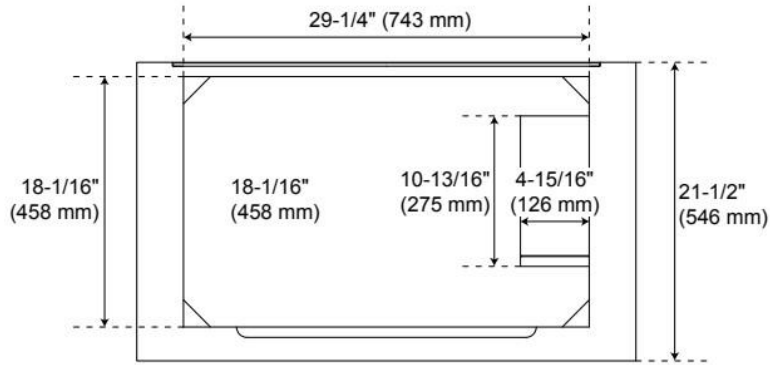

36" THEROUX VANITY WITH OUTLET - TAWNY BROWN - VANITY CABINET ONLY

SKU: 562336

Code: SH66137058

REVISED 4/1/2026