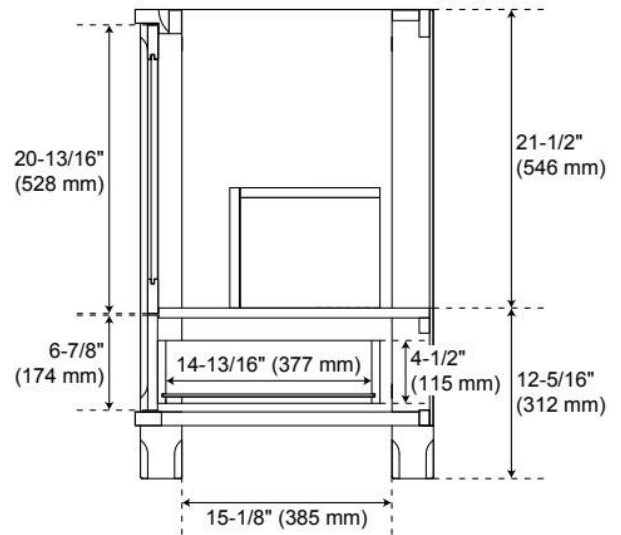

UL-962A, CAN/CSA-C22.2 No. 308

ADDITIONAL FEATURES

- Wood frame with engineered wood panels.
- A built-in power box features two outlets and two USB ports.
- See Installation Instructions for directions to attach the vanity top and sink.
- All dimensions are ($\pm 1/2$ ").

REVISED 4/1/2026

36" THEROUX VANITY WITH OUTLET - TAWNY BROWN - VANITY CABINET ONLY

SKU: 562336

Code: SH66137058

REVISED 4/1/2026