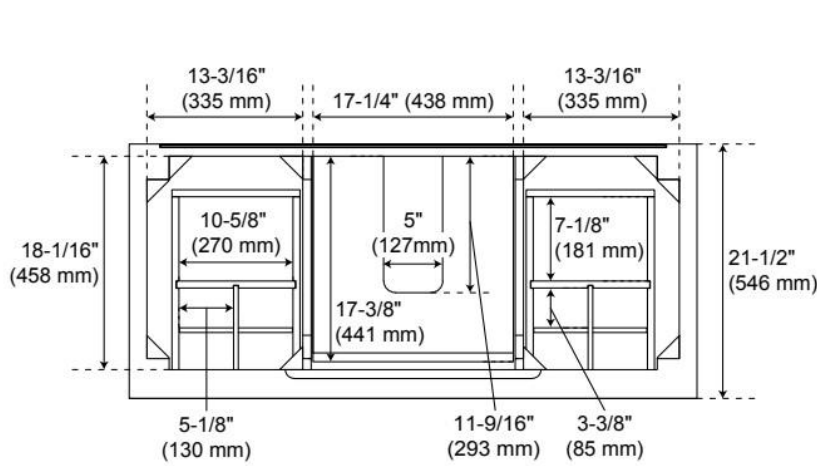

48" THEROUX VANITY WITH OUTLET - TAWNY BROWN - VANITY CABINET ONLY

SKU: 562342

Code: SH66149058

REVISED 4/1/2026