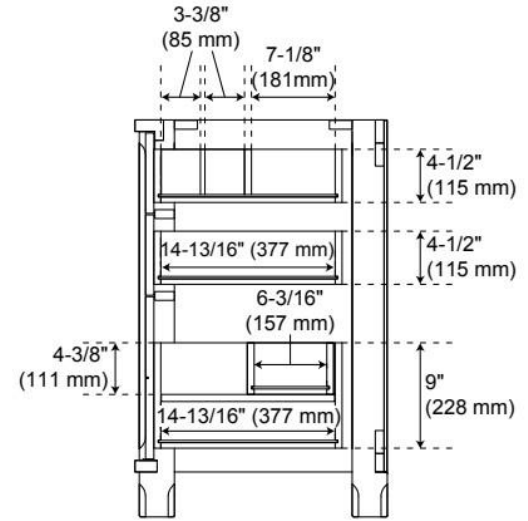

48" THEROUX VANITY WITH OUTLET - TAWNY BROWN - VANITY CABINET ONLY

SKU: 562342

Code: SH66149058

REVISED 4/1/2026