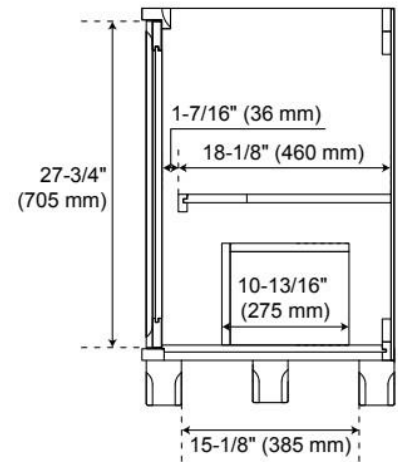

UL-962A, CAN/CSA-C22.2 No. 308

ADDITIONAL FEATURES

- Wood frame with engineered wood panels.
- A built-in power box features two outlets and two USB ports.
- Removable drawer dividers included to customize to your storage needs.
- See Installation Instructions for directions to attach the vanity top and sink.
- All dimensions are ($\pm 1/2"$).

REVISED 4/1/2026

48" THEROUX VANITY WITH OUTLET - TAWNY BROWN - VANITY CABINET ONLY

SKU: 562342

Code: SH66149058

REVISED 4/1/2026