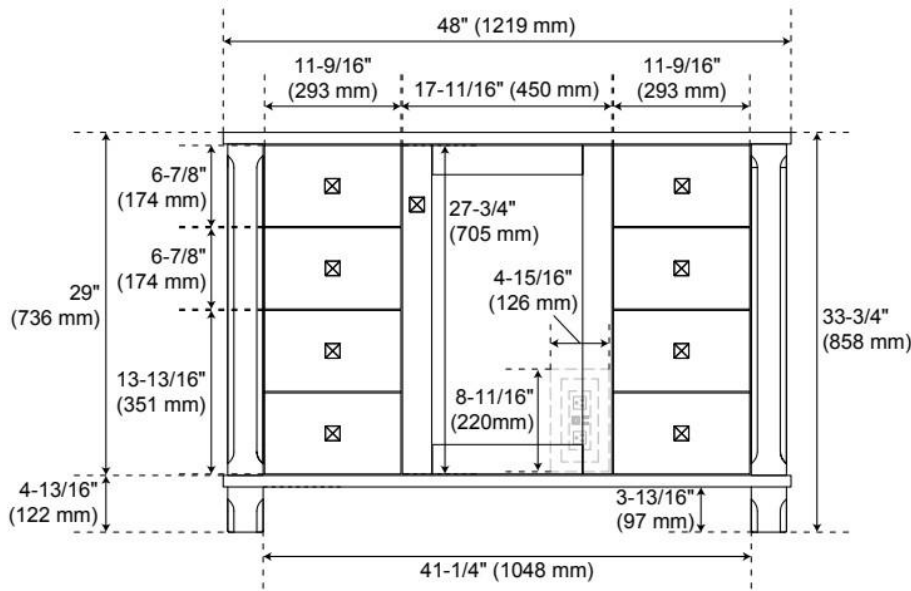

UL-962A, CAN/CSA-C22.2 No. 308

ADDITIONAL FEATURES

- Wood frame with engineered wood panels.
- A built-in power box features two outlets and two USB ports.
- Removable drawer dividers included to customize to your storage needs.
- See Installation Instructions for directions to attach the vanity top and sink.
- All dimensions are ($\pm 1/2"$).

REVISED 4/1/2026

48" THEROUX VANITY WITH OUTLET - TAWNY BROWN - VANITY CABINET ONLY

SKU: 562342

Code: SH66149058

REVISED 4/1/2026