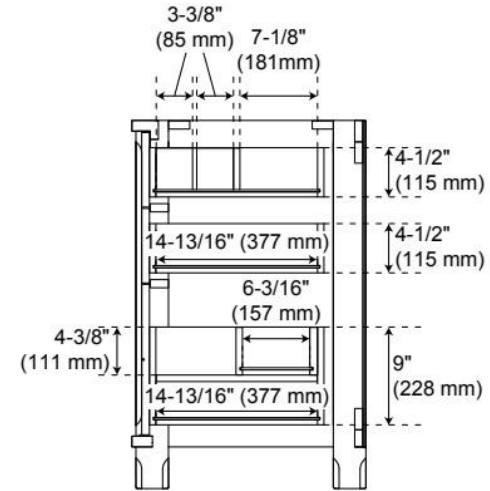

60" THEROUX SINGLE VANITY WITH OUTLET - TAWNY BROWN - VANITY CABINET ONLY

SKU: 562348

Code: SH66161058

REVISED 4/2/2026