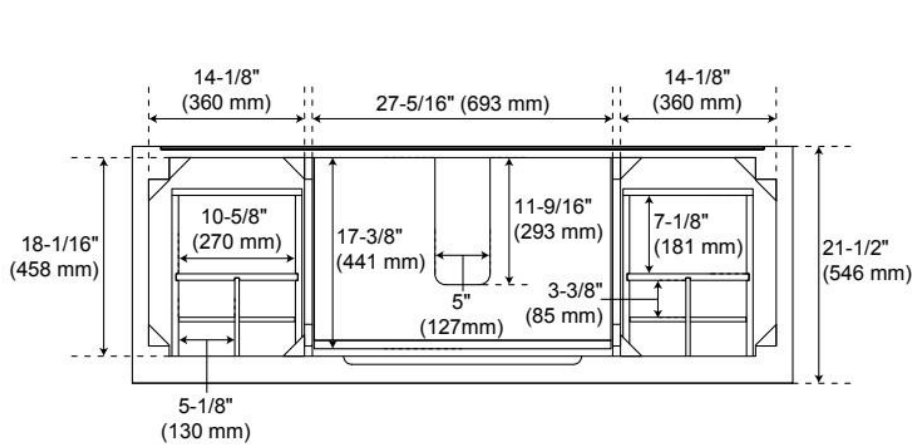

60" THEROUX SINGLE VANITY WITH OUTLET - TAWNY BROWN - VANITY CABINET ONLY

SKU: 562348

Code: SH66161058

REVISED 4/2/2026