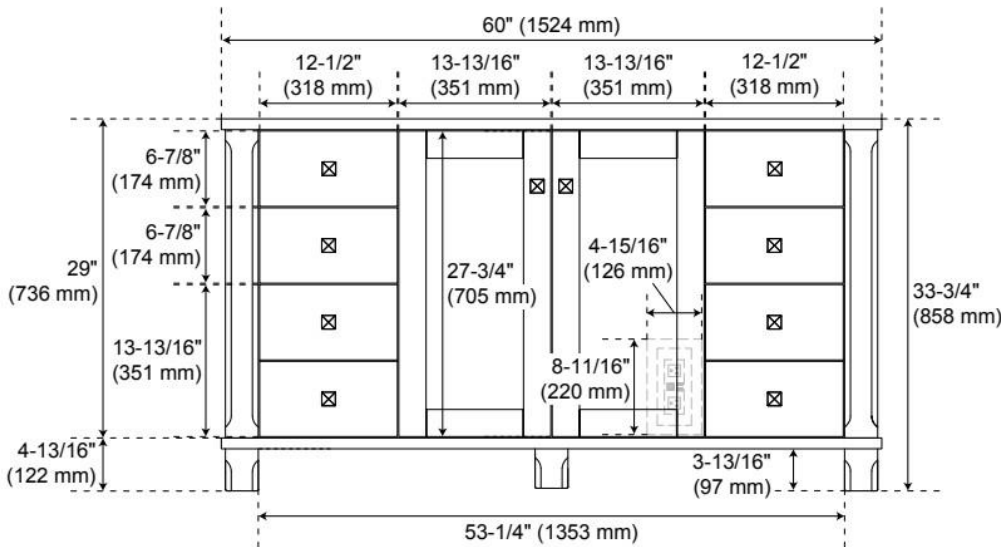

60" THEROUX SINGLE VANITY WITH OUTLET - TAWNY BROWN - VANITY CABINET ONLY

SKU: 562348

Code: SH66161058

REVISED 4/2/2026