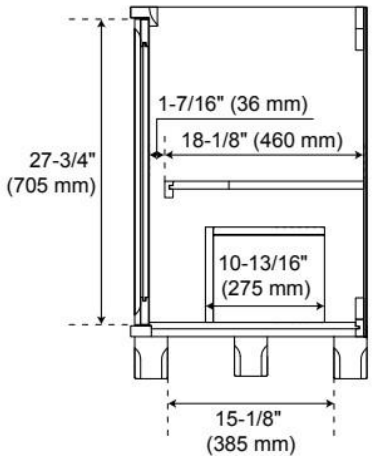

60" THEROUX SINGLE VANITY WITH OUTLET - TAWNY BROWN - VANITY CABINET ONLY

SKU: 562348

Code: SH66161058

REVISED 4/2/2026