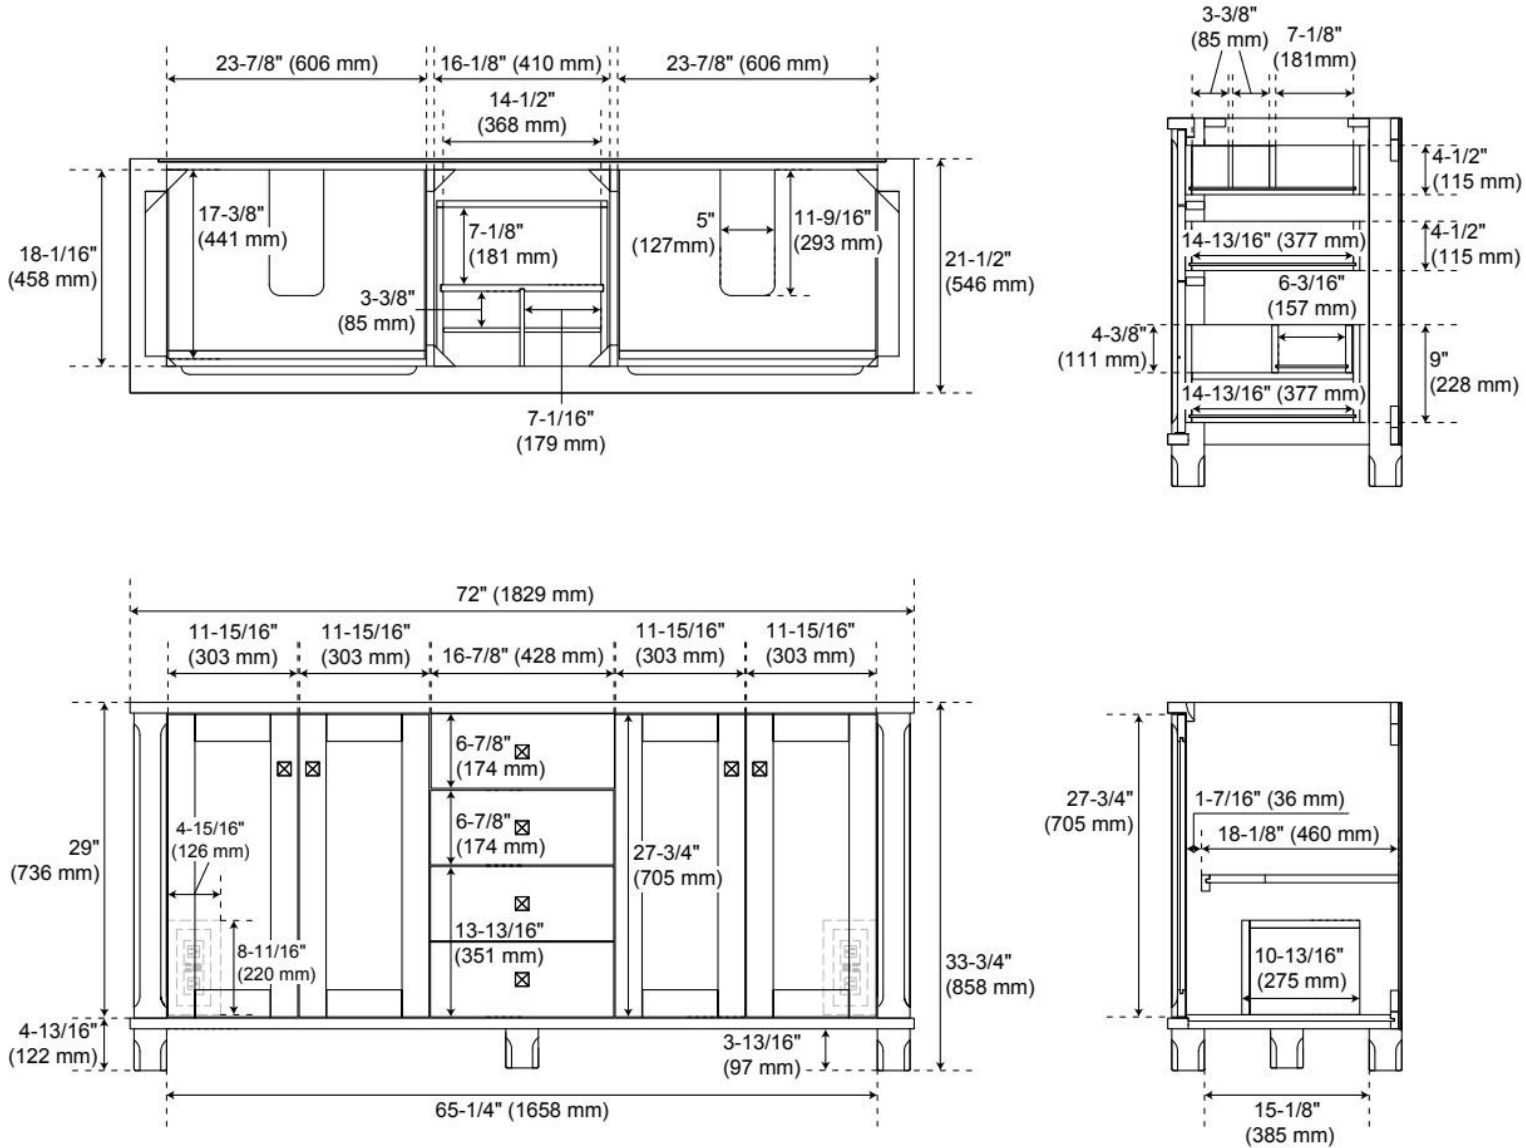

72" THEROUX DOUBLE VANITY WITH OUTLETS - TAWNY BROWN - VANITY CABINET ONLY

SKU: 562354

Code: SH66173058

REVISED 4/2/2026