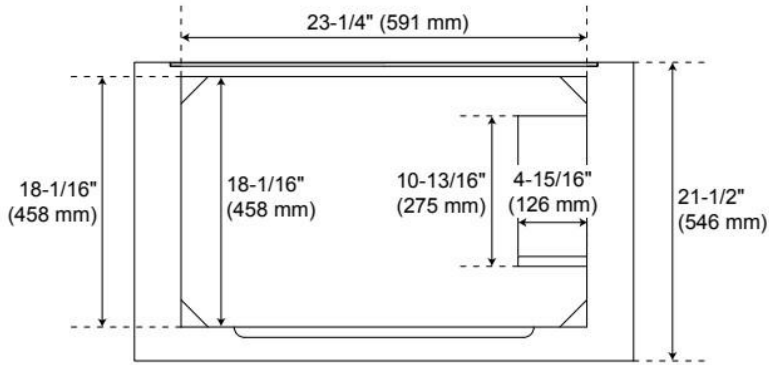

30" THEROUX VANITY WITH OUTLET - BRIGHT WHITE - VANITY CABINET ONLY

SKU: 562386

Code: SH66131058

FEATURES

Material: Wood
Product Finish: Bright White
Number of Doors: 2
Number of Drawers: 1
Soft-Close Hinges: Yes
Soft-Close Slides: Yes
Full Extension Drawer Slides: Yes
Dovetail Drawers: Yes
Electrical Outlet: Yes
Hardware Finish: Satin Nickel
Hardware Material: Zinc
Built-In Adjusters: Yes

UL-962A, CAN/CSA-C22.2 No. 308

ADDITIONAL FEATURES

- Wood frame with engineered wood panels.
- A built-in power box features two outlets and two USB ports.
- See Installation Instructions for directions to attach the vanity top and sink.
- All dimensions are ($\pm 1/2"$).

REVISED 4/1/2026

30" THEROUX VANITY WITH OUTLET - BRIGHT WHITE - VANITY CABINET ONLY

SKU: 562386

Code: SH66131058

REVISED 4/1/2026