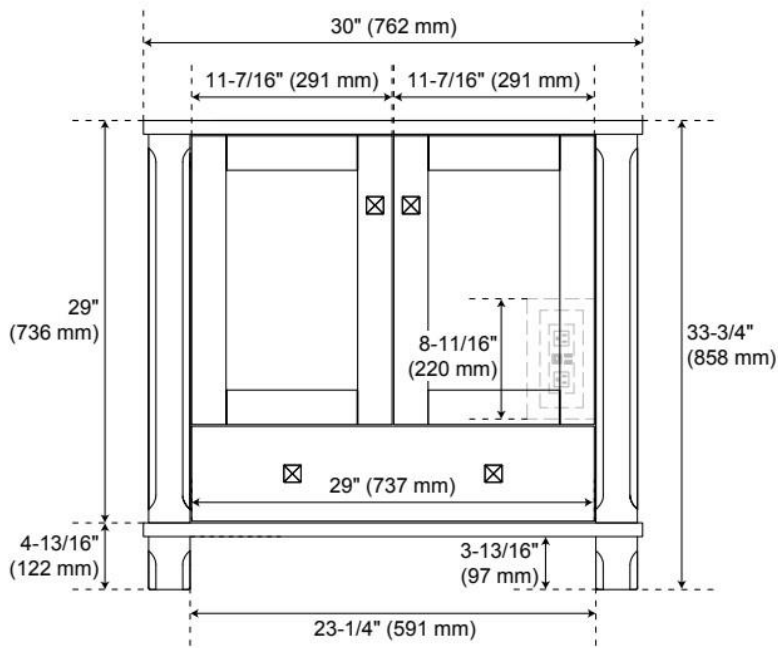

30" THEROUX VANITY WITH OUTLET - BRIGHT WHITE - VANITY CABINET ONLY

SKU: 562386

Code: SH66131058

FEATURES

Material: Wood
Product Finish: Bright White
Number of Doors: 2
Number of Drawers: 1
Soft-Close Hinges: Yes
Soft-Close Slides: Yes
Full Extension Drawer Slides: Yes
Dovetail Drawers: Yes
Electrical Outlet: Yes
Hardware Finish: Satin Nickel
Hardware Material: Zinc
Built-In Adjusters: Yes

UL-962A, CAN/CSA-C22.2 No. 308

ADDITIONAL FEATURES

- Wood frame with engineered wood panels.
- A built-in power box features two outlets and two USB ports.
- See Installation Instructions for directions to attach the vanity top and sink.
- All dimensions are ($\pm 1/2"$).

REVISED 4/1/2026

30" THEROUX VANITY WITH OUTLET - BRIGHT WHITE - VANITY CABINET ONLY

SKU: 562386

Code: SH66131058

REVISED 4/1/2026