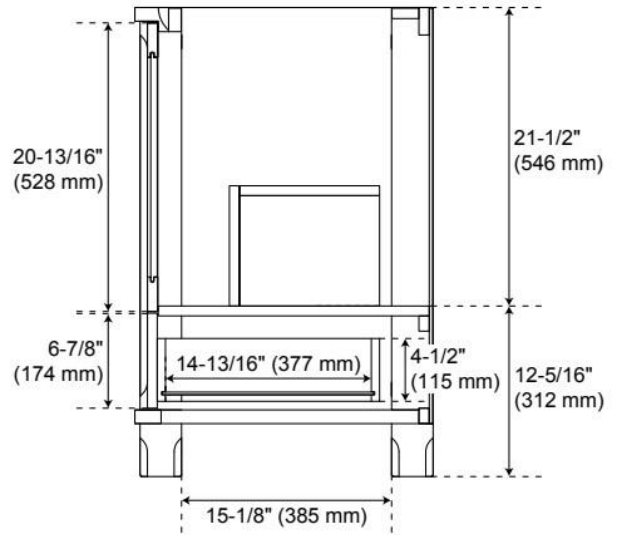

30" THEROUX VANITY WITH OUTLET - BRIGHT WHITE - VANITY CABINET ONLY

SKU: 562386

Code: SH66131058

FEATURES

Material: Wood
Product Finish: Bright White
Number of Doors: 2
Number of Drawers: 1
Soft-Close Hinges: Yes
Soft-Close Slides: Yes
Full Extension Drawer Slides: Yes
Dovetail Drawers: Yes
Electrical Outlet: Yes
Hardware Finish: Satin Nickel
Hardware Material: Zinc
Built-In Adjusters: Yes

UL-962A, CAN/CSA-C22.2 No. 308

ADDITIONAL FEATURES

- Wood frame with engineered wood panels.
- A built-in power box features two outlets and two USB ports.
- See Installation Instructions for directions to attach the vanity top and sink.
- All dimensions are ($\pm 1/2"$).

REVISED 4/1/2026

30" THEROUX VANITY WITH OUTLET - BRIGHT WHITE - VANITY CABINET ONLY

SKU: 562386

Code: SH66131058

REVISED 4/1/2026