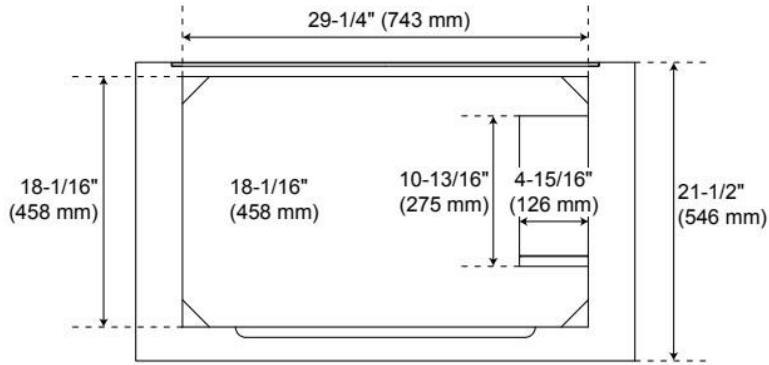

36" THEROUX VANITY WITH OUTLET - BRIGHT WHITE - VANITY CABINET ONLY

SKU: 562389

Code: SH66137058

REVISED 4/1/2026