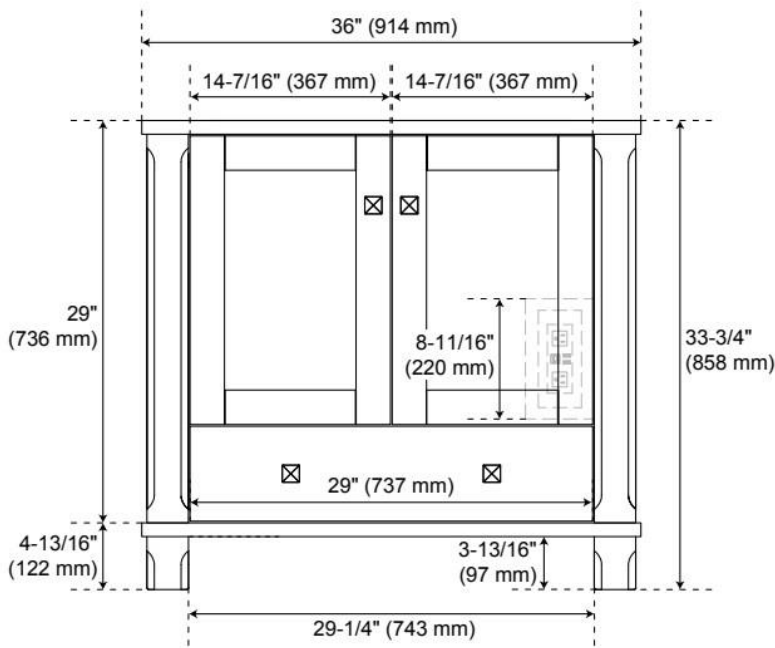

36" THEROUX VANITY WITH OUTLET - BRIGHT WHITE - VANITY CABINET ONLY

SKU: 562389

Code: SH66137058

REVISED 4/1/2026