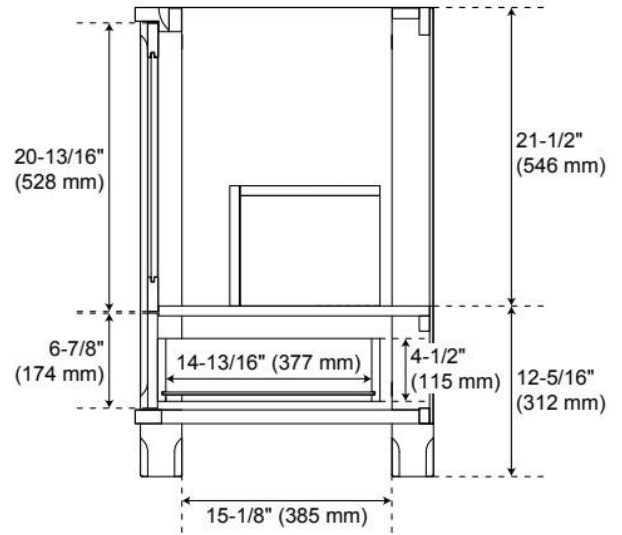

36" THEROUX VANITY WITH OUTLET - BRIGHT WHITE - VANITY CABINET ONLY

SKU: 562389

Code: SH66137058

REVISED 4/1/2026