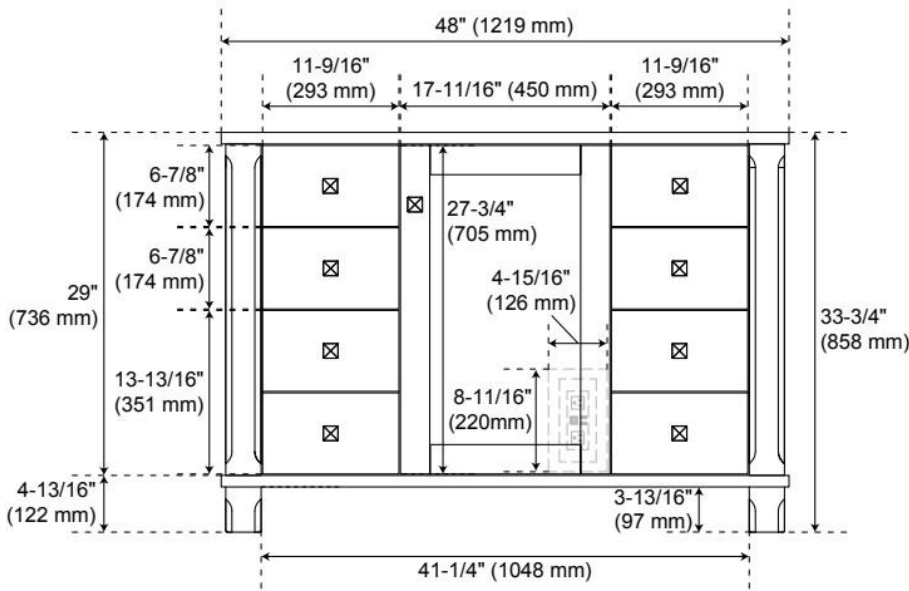

48" THEROUX VANITY WITH OUTLET - BRIGHT WHITE - VANITY CABINET ONLY

SKU: 562392

Code: SH66149058

FEATURES

Material: Wood
Product Finish: Bright White
Number of Doors: 1
Number of Drawers: 6
Soft-Close Hinges: Yes
Soft-Close Slides: Yes
Full Extension Drawer Slides: Yes
Dovetail Drawers: Yes
Adjustable Shelves: Yes
Electrical Outlet: Yes
Hardware Finish: Satin Nickel
Hardware Material: Zinc
Built-In Adjusters: Yes

UL-962A, CAN/CSA-C22.2 No. 308

ADDITIONAL FEATURES

- Wood frame with engineered wood panels.
- A built-in power box features two outlets and two USB ports.
- Removable drawer dividers included to customize to your storage needs.
- See Installation Instructions for directions to attach the vanity top and sink.
- All dimensions are ($\pm 1/2"$).

REVISED 4/1/2026

48" THEROUX VANITY WITH OUTLET - BRIGHT WHITE - VANITY CABINET ONLY

SKU: 562392

Code: SH66149058

REVISED 4/1/2026