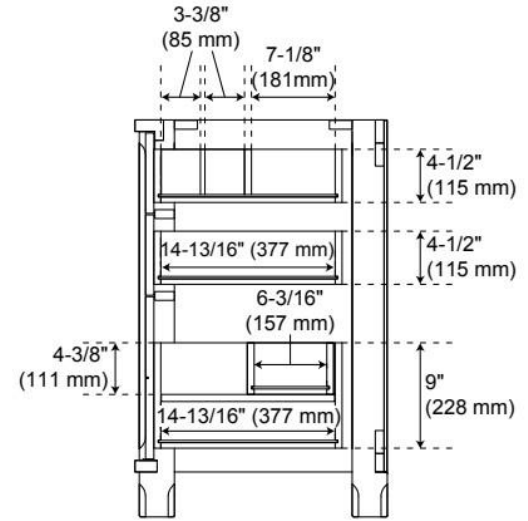

48" THEROUX VANITY WITH OUTLET - BRIGHT WHITE - VANITY CABINET ONLY

SKU: 562392

Code: SH66149058

FEATURES

Material: Wood
Product Finish: Bright White
Number of Doors: 1
Number of Drawers: 6
Soft-Close Hinges: Yes
Soft-Close Slides: Yes
Full Extension Drawer Slides: Yes
Dovetail Drawers: Yes
Adjustable Shelves: Yes
Electrical Outlet: Yes
Hardware Finish: Satin Nickel
Hardware Material: Zinc
Built-In Adjusters: Yes

UL-962A, CAN/CSA-C22.2 No. 308

ADDITIONAL FEATURES

- Wood frame with engineered wood panels.
- A built-in power box features two outlets and two USB ports.
- Removable drawer dividers included to customize to your storage needs.
- See Installation Instructions for directions to attach the vanity top and sink.
- All dimensions are ($\pm 1/2"$).

REVISED 4/1/2026

48" THEROUX VANITY WITH OUTLET - BRIGHT WHITE - VANITY CABINET ONLY

SKU: 562392

Code: SH66149058

REVISED 4/1/2026