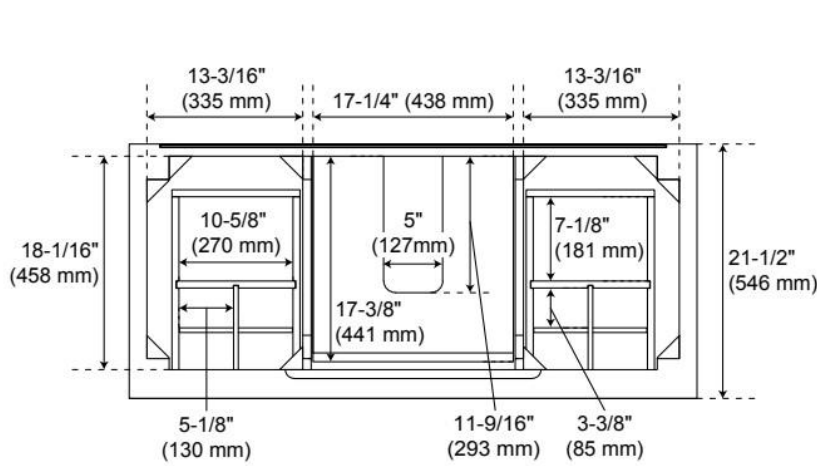

48" THEROUX VANITY WITH OUTLET - BRIGHT WHITE - VANITY CABINET ONLY

SKU: 562392

Code: SH66149058

REVISED 4/1/2026