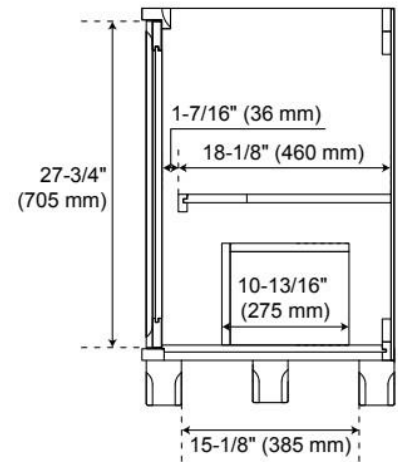

48" THEROUX VANITY WITH OUTLET - BRIGHT WHITE - VANITY CABINET ONLY

SKU: 562392

Code: SH66149058

FEATURES

Material: Wood
Product Finish: Bright White
Number of Doors: 1
Number of Drawers: 6
Soft-Close Hinges: Yes
Soft-Close Slides: Yes
Full Extension Drawer Slides: Yes
Dovetail Drawers: Yes
Adjustable Shelves: Yes
Electrical Outlet: Yes
Hardware Finish: Satin Nickel
Hardware Material: Zinc
Built-In Adjusters: Yes

UL-962A, CAN/CSA-C22.2 No. 308

ADDITIONAL FEATURES

- Wood frame with engineered wood panels.
- A built-in power box features two outlets and two USB ports.
- Removable drawer dividers included to customize to your storage needs.
- See Installation Instructions for directions to attach the vanity top and sink.
- All dimensions are ($\pm 1/2"$).

REVISED 4/1/2026

48" THEROUX VANITY WITH OUTLET - BRIGHT WHITE - VANITY CABINET ONLY

SKU: 562392

Code: SH66149058

REVISED 4/1/2026