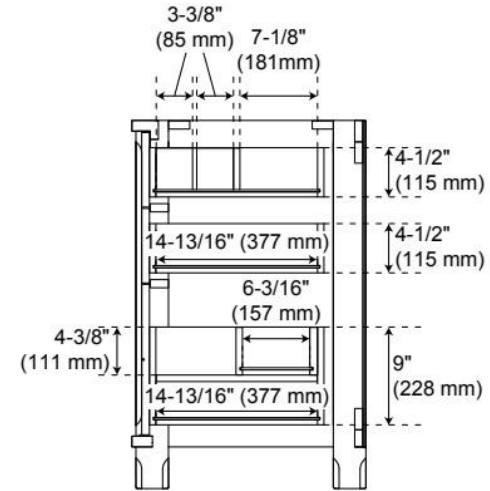

60" THEROUX SINGLE VANITY WITH OUTLET - BRIGHT WHITE - VANITY CABINET ONLY

SKU: 562395

Code: SH66161058

REVISED 4/2/2026