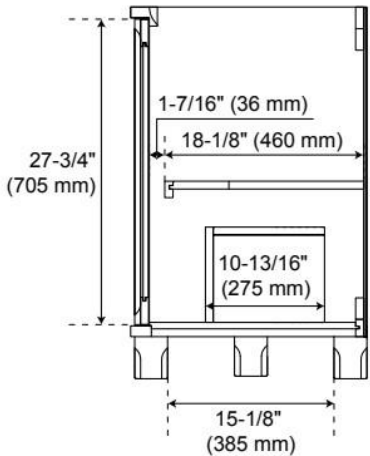

60" THEROUX SINGLE VANITY WITH OUTLET - BRIGHT WHITE - VANITY CABINET ONLY

SKU: 562395

Code: SH66161058

REVISED 4/2/2026