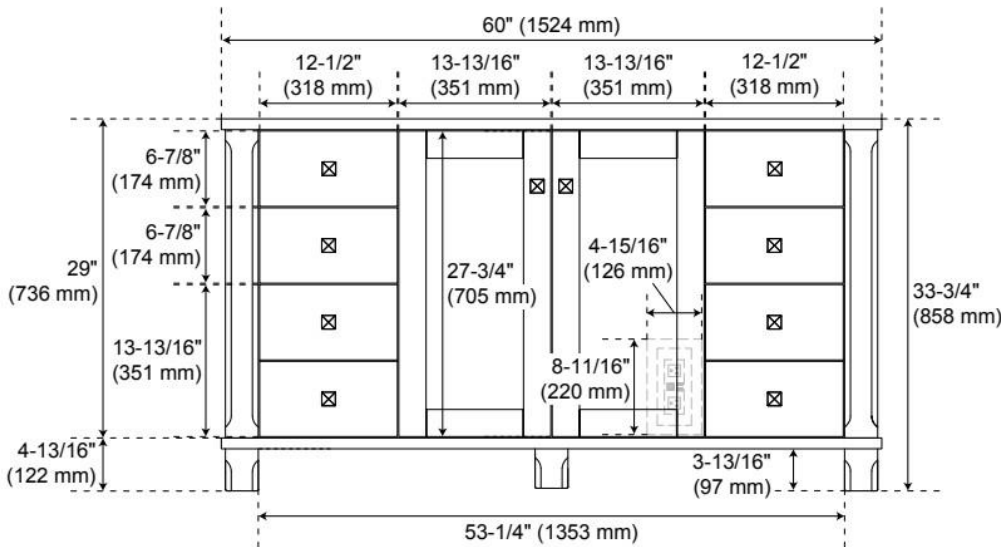

60" THEROUX SINGLE VANITY WITH OUTLET - BRIGHT WHITE - VANITY CABINET ONLY

SKU: 562395

Code: SH66161058

REVISED 4/2/2026