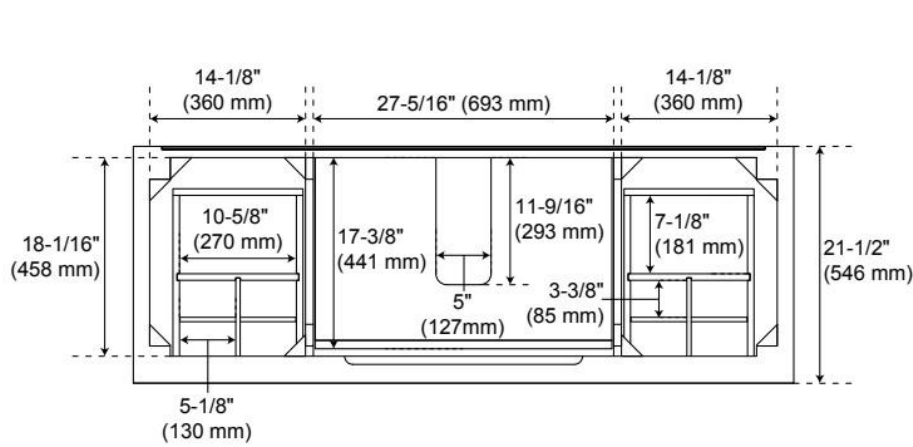

60" THEROUX SINGLE VANITY WITH OUTLET - BRIGHT WHITE - VANITY CABINET ONLY

SKU: 562395

Code: SH66161058

REVISED 4/2/2026