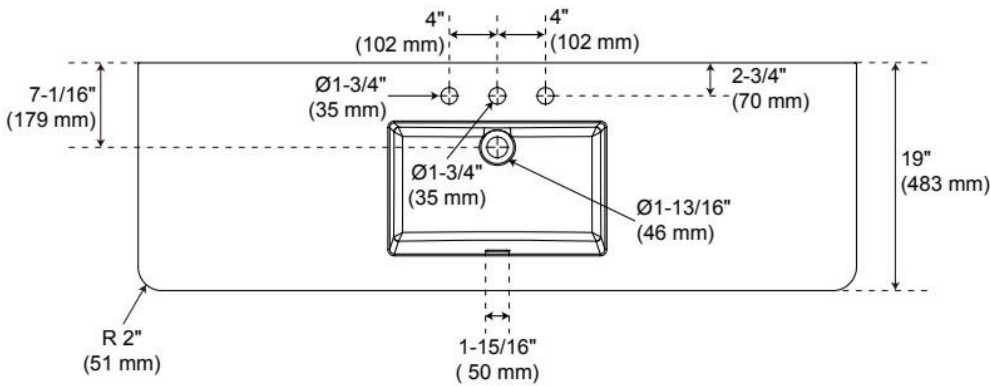

60" RHEYA NARROW CONSOLE VANITY WITH OUTLET AND SINK - BLONDE OAK

SKU: 562923
Code: SH562923

REVISED 2/18/2026