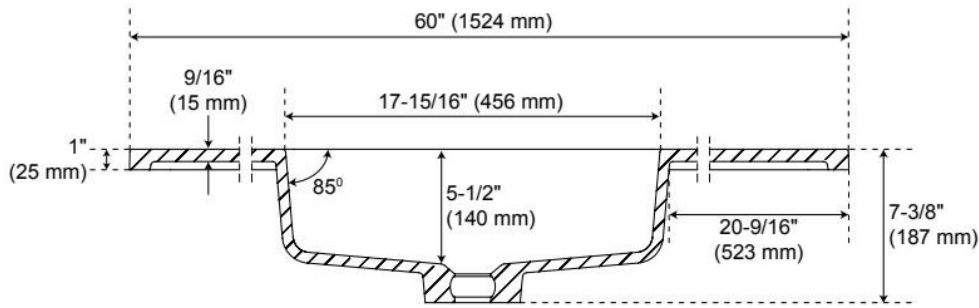

60" RHEYA NARROW CONSOLE VANITY WITH OUTLET AND SINK - BLONDE OAK

SKU: 562923
Code: SH562923

REVISED 2/18/2026