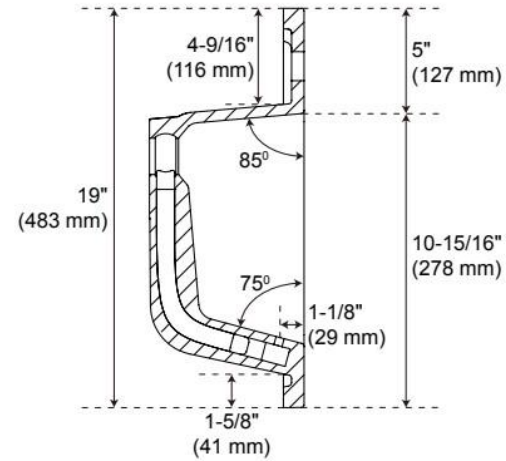

60" RHEYA NARROW CONSOLE VANITY WITH OUTLET AND SINK - BLONDE OAK

SKU: 562923
Code: SH562923

REVISED 2/18/2026