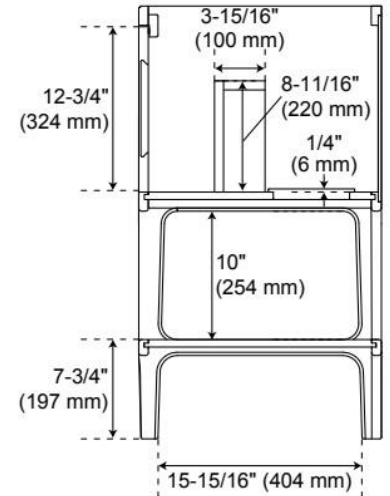

60" RHEYA NARROW CONSOLE VANITY WITH OUTLET AND SINK - BLONDE OAK

SKU: 562923
Code: SH562923

REVISED 2/18/2026