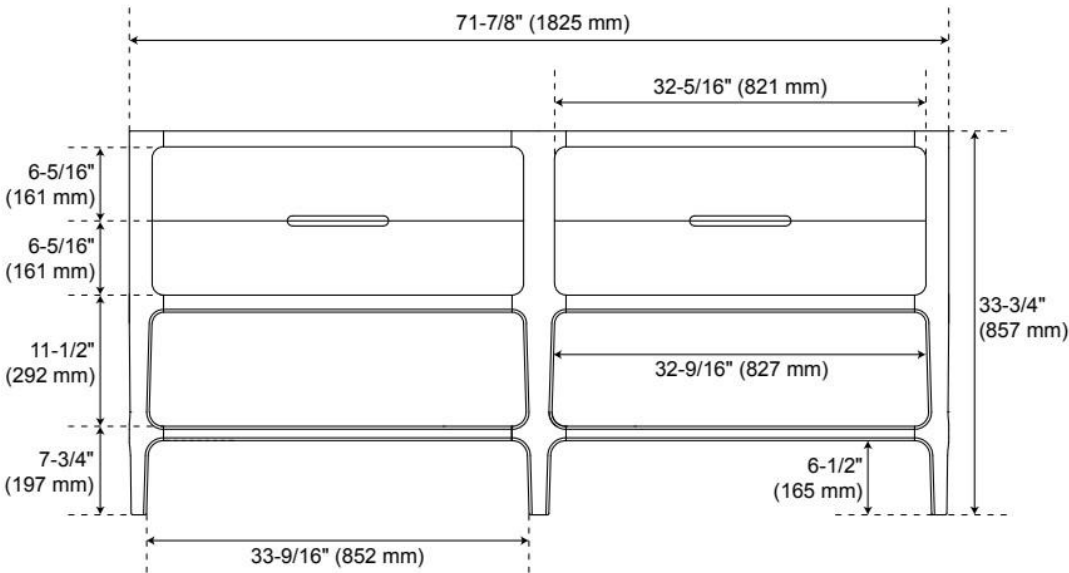

72" RHEYA NARROW CONSOLE DOUBLE VANITY AND SINKS - BLONDE OAK

SKU: 562924
Code: SH562924

REVISED 2/18/2026