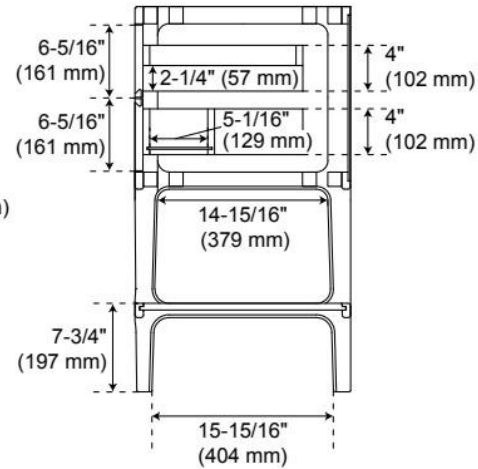

72" RHEYA NARROW CONSOLE DOUBLE VANITY AND SINKS - BLONDE OAK

SKU: 562924
Code: SH562924

REVISED 2/18/2026