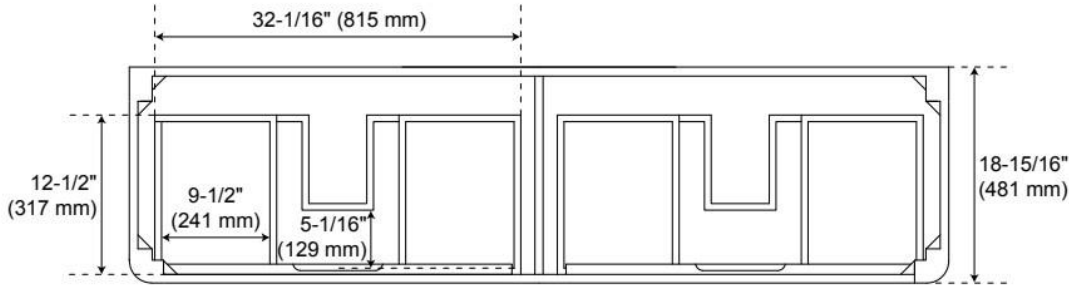

72" RHEYA NARROW CONSOLE DOUBLE VANITY AND SINKS - BLONDE OAK

SKU: 562924
Code: SH562924

REVISED 2/18/2026