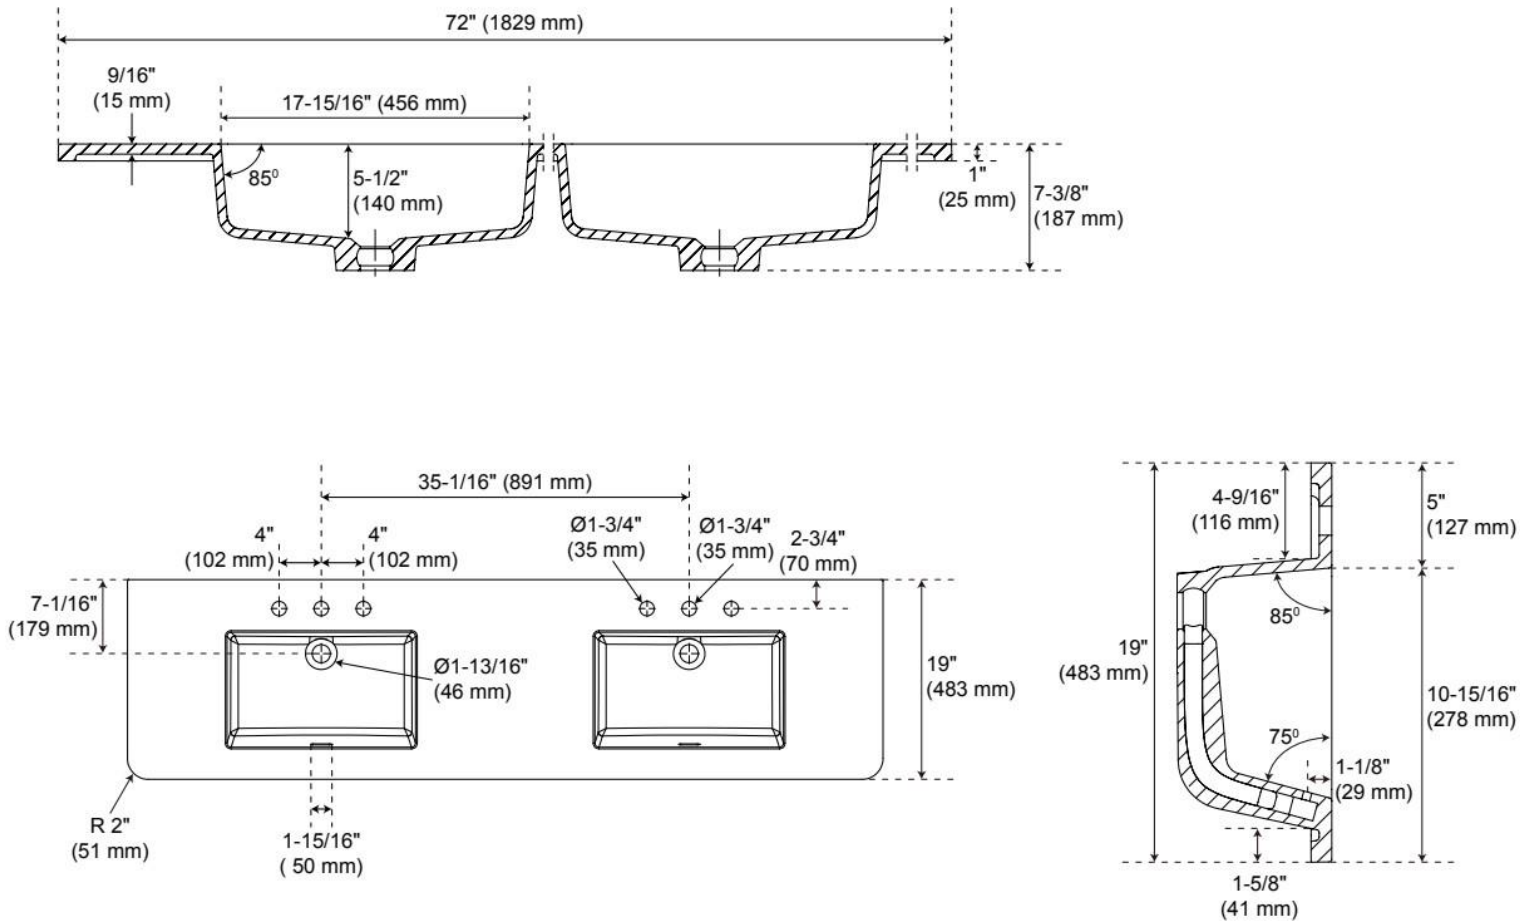

72" RHEYA NARROW CONSOLE DOUBLE VANITY AND SINKS - BLONDE OAK

SKU: 562924
Code: SH562924

REVISED 2/18/2026