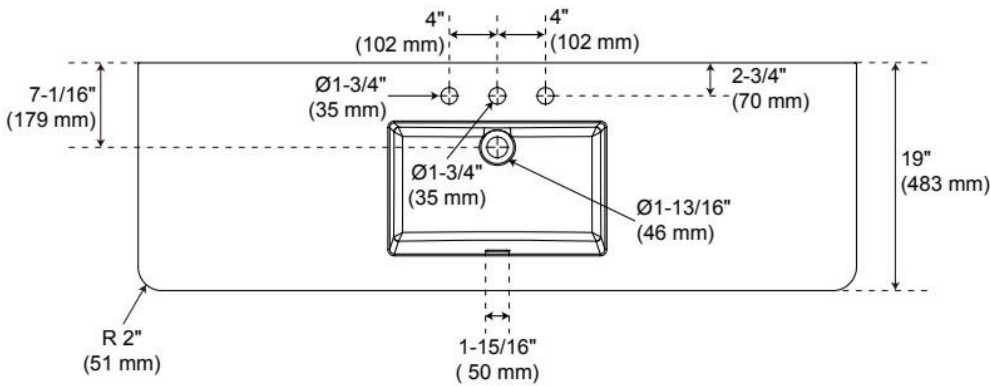

60" RHEYA NARROW CONSOLE VANITY WITH OUTLET AND SINK - WINTERLAND WALNUT

SKU: 562925
Code: SH562925

REVISED 2/18/2026