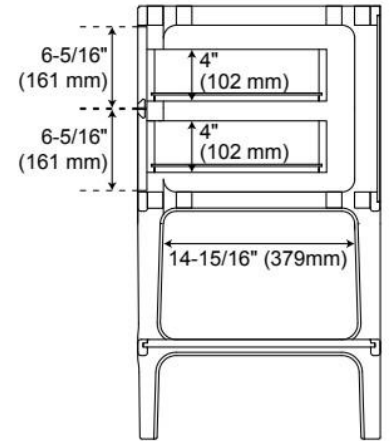

60" RHEYA NARROW CONSOLE VANITY WITH OUTLET AND SINK - WINTERLAND WALNUT

SKU: 562925
Code: SH562925

REVISED 2/18/2026