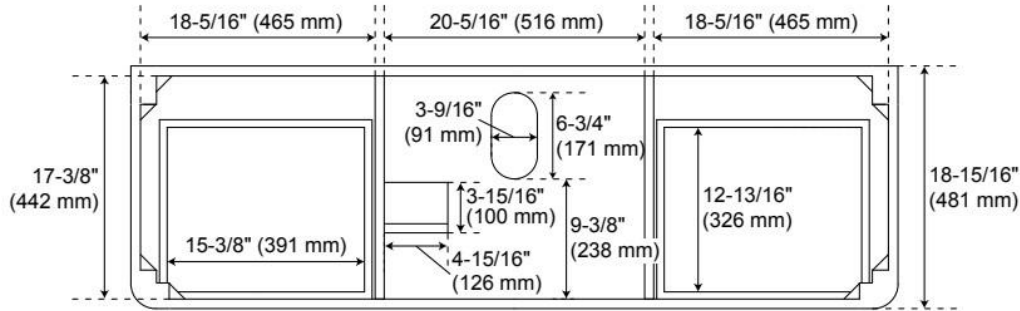

60" RHEYA NARROW CONSOLE VANITY WITH OUTLET AND SINK - WINTERLAND WALNUT

SKU: 562925
Code: SH562925

REVISED 2/18/2026