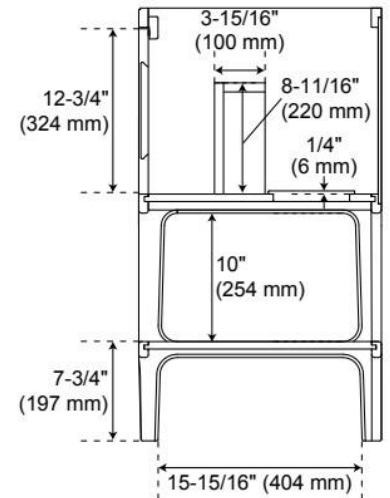

60" RHEYA NARROW CONSOLE VANITY WITH OUTLET AND SINK - WINTERLAND WALNUT

SKU: 562925
Code: SH562925

REVISED 2/18/2026