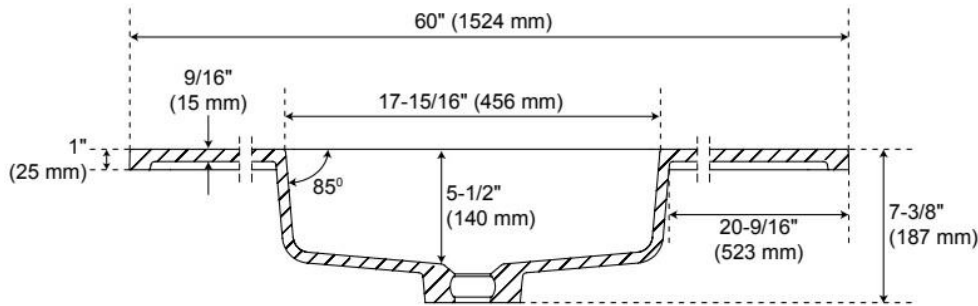

60" RHEYA NARROW CONSOLE VANITY WITH OUTLET AND SINK - WINTERLAND WALNUT

SKU: 562925
Code: SH562925

REVISED 2/18/2026