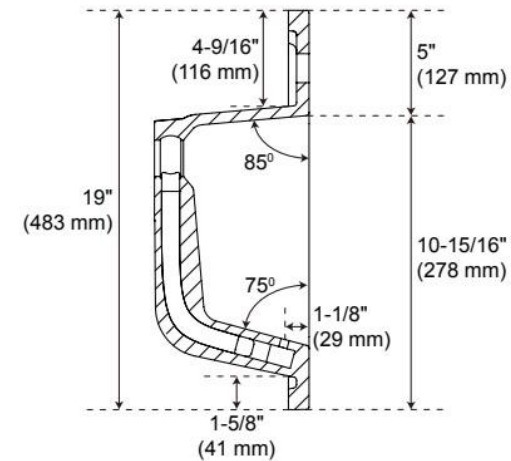

## ADDITIONAL FEATURES

- Rubberwood frame with engineered wood panels.
- Integrated drawer pulls (no hardware).
- A built-in power box features two outlets and two USB ports.
- All dimensions are ( $\pm 1/2$ ").

# 60" RHEYA NARROW CONSOLE VANITY WITH OUTLET AND SINK - WINTERLAND WALNUT

SKU: 562925  
Code: SH562925

REVISED 2/18/2026