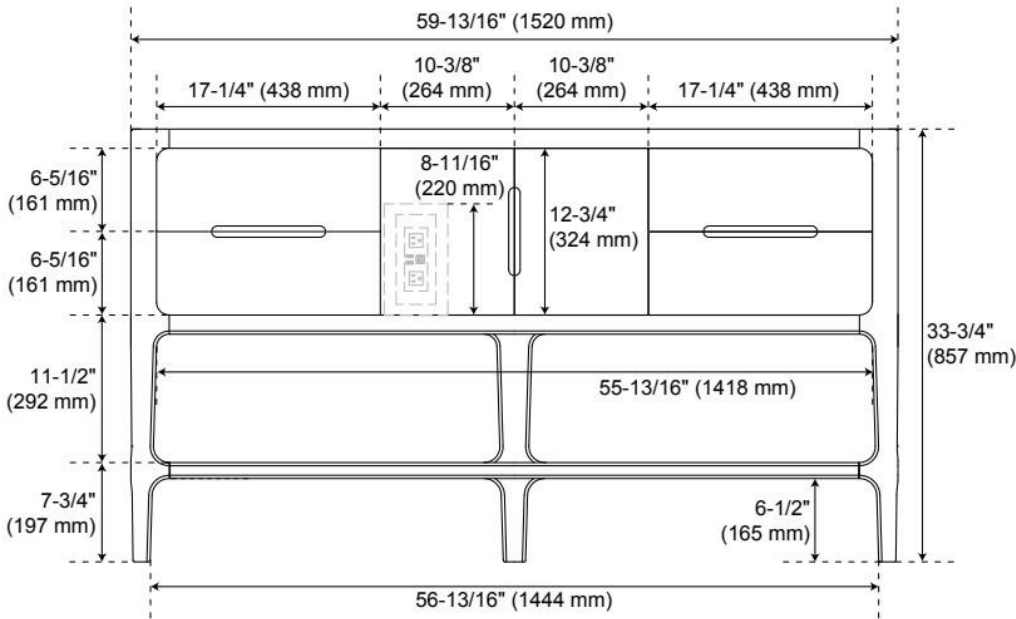

60" RHEYA NARROW CONSOLE VANITY WITH OUTLET AND SINK - WINTERLAND WALNUT

SKU: 562925
Code: SH562925

REVISED 2/18/2026